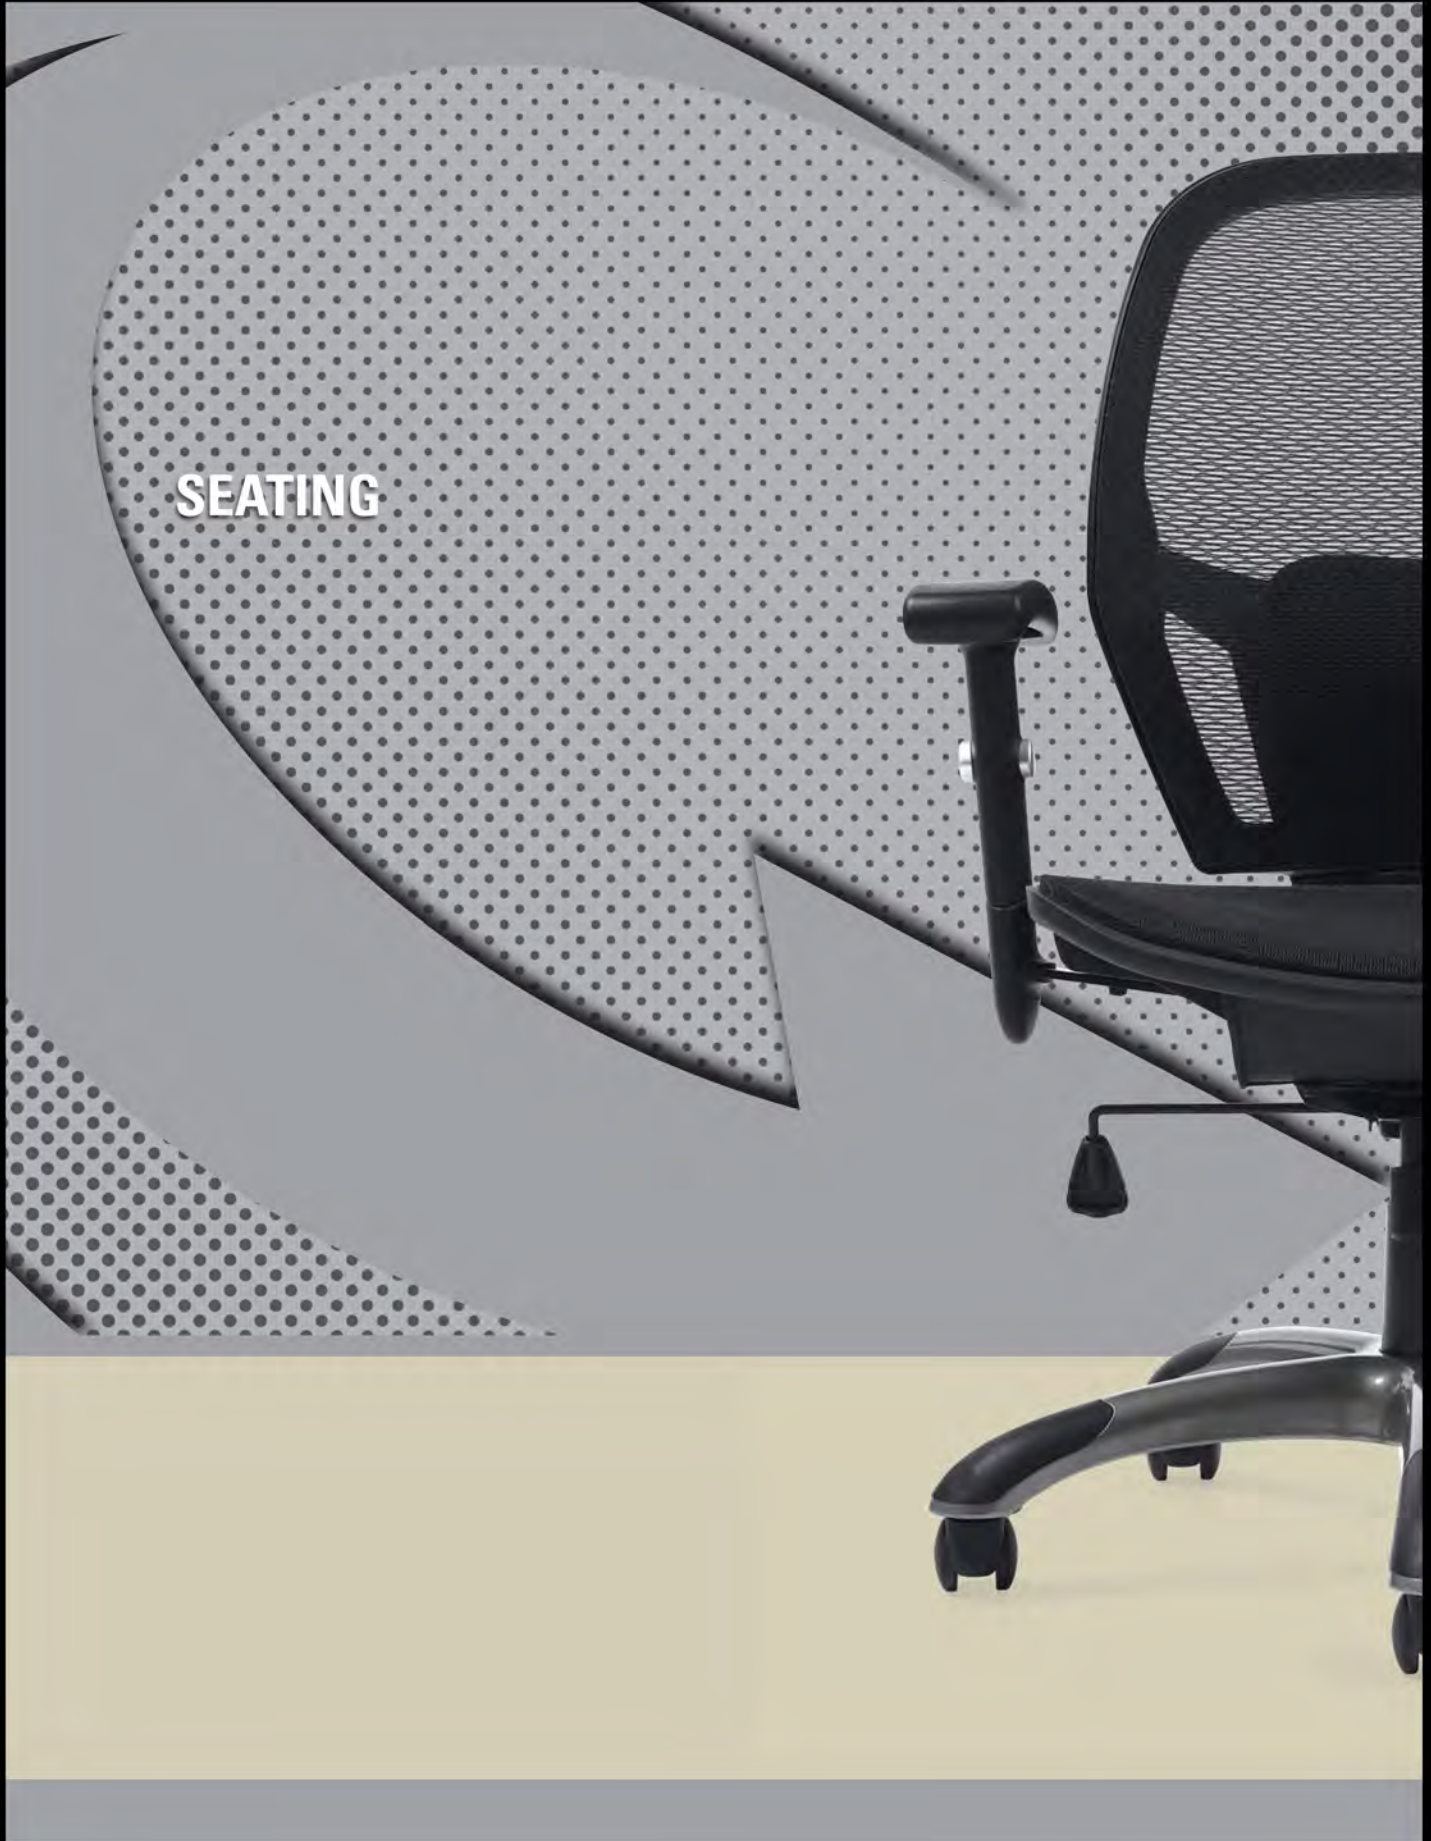

SEATING

OTG11710

Multi-Function Chair with Arms

- Stocked in durable, patterned Black fabric upholstery
- Pneumatic seat height adjustment
- Height and width adjustable arms
- Infinite seat tilt lock with tilt tension adjustment
- Back angle adjustment
- Back height adjustment via internal ratchet
- Forward tilt control
- Scuff resistant arched molded base with twin wheel carpet casters
- Dimensions: 24.5"D x 26"W x 42"H