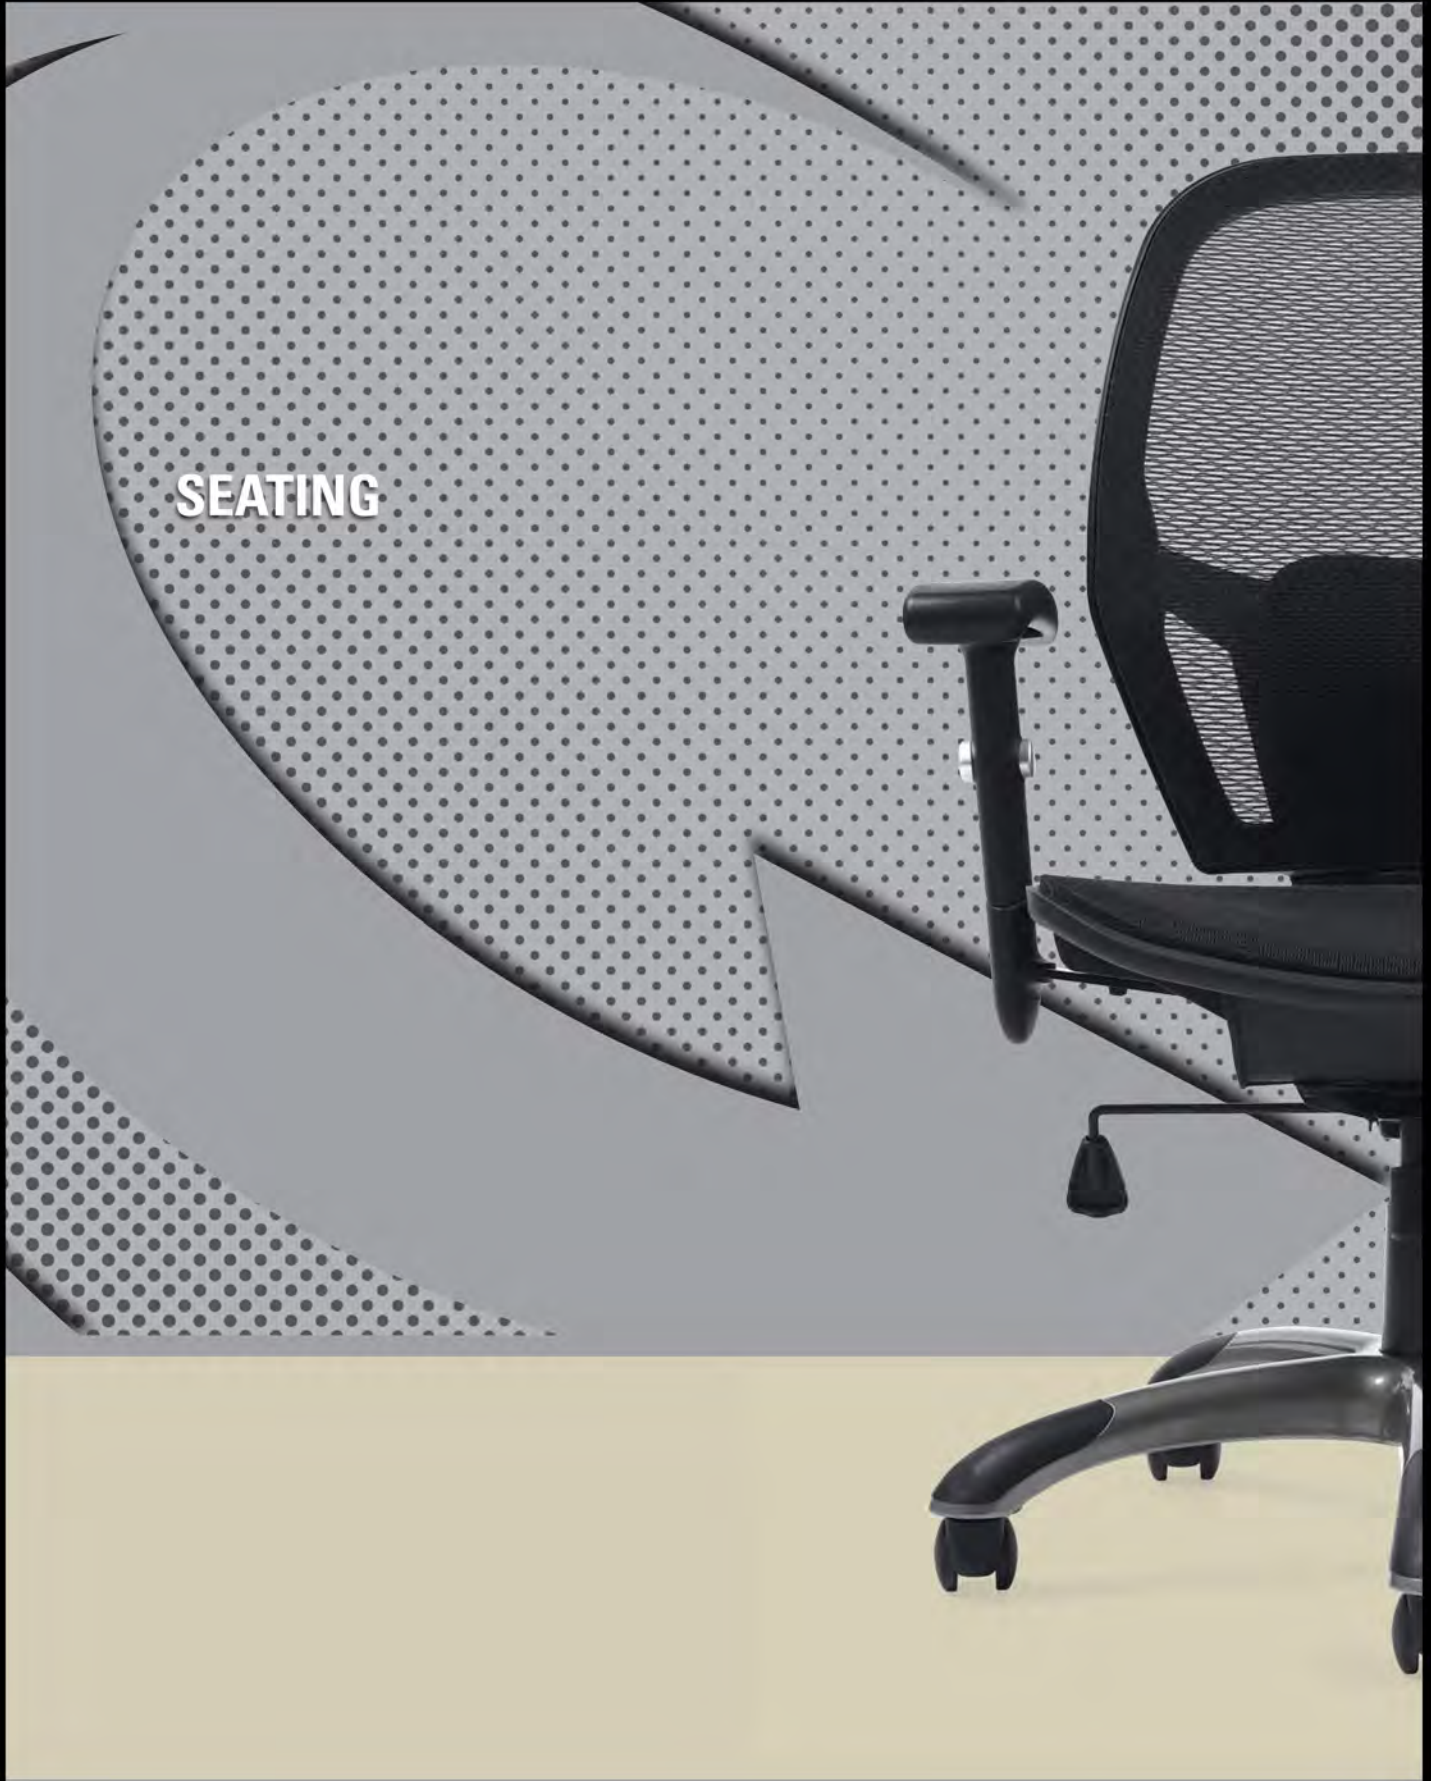

# SEATING

**OTG11649B**

**Luxhide® Executive Chair**

- Attractive Black Luxhide® upholstery with mock leather trim
- Pneumatic seat height adjustment with single position tilt lock
- Polished aluminum arms with upholstered armrests
- Tilt mechanism with tilt tension adjustment
- Polished aluminum base with scuff tips and twin wheel carpet casters
- Dimensions: 28.5"D x 28"W x 45.5"H

CHAIR TILT  
LOCK

SEAT HEIGHT  
ADJUSTMENT

WATERFALL  
SEAT EDGE

PROPERLY  
CONTOURED  
CUSHIONS

CENTER-TILT  
MOVEMENT

**Leather (Luxhide) Seating**

\* Luxhide is a bonded leather consisting of 15% leather fibers and 85% other materials.