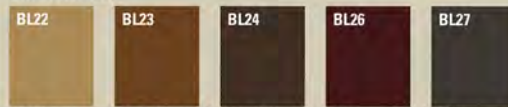

OTG2701B Shown in BL20 Black Luxhide® (stocked)

OTG2701B Shown in BL20 Black Luxhide® (stocked)

OTG2700B Shown in BL20 Black Luxhide® (stocked)

**Textiles**

Stocked Luxhide®

BL20 Black

In addition to the stocked Luxhide® (BL20 Black), this chair can be upholstered using other Luxhide® colors (see pages 54-55). An upcharge applies.

Available Luxhide®

BL22 Parchment, BL23 Saddle, BL24 Dark Brown, BL26 Burgundy, BL27 Charcoal

**Ergonomic Features**

TENSION ADJUSTMENT

CHAIR TILT LOCK

SEAT HEIGHT ADJUSTMENT

WATERFALL SEAT EDGE

PROPERLY CONTOURED CUSHIONS

Shown in  
BL24 Dark Brown Luxhide® (standard)

Shown in  
BL20 Black Luxhide® (stocked)

**Textiles**

Stocked Luxhide®

**BL20** Black

In addition to the stocked Luxhide® (BL20 Black), this chair can be upholstered using other Luxhide® colors (see pages 54-55). An upcharge applies.