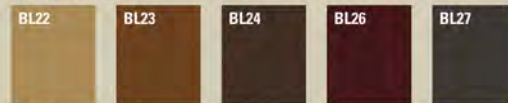

**Leather (Luxhide) Seating**

\* Luxhide is a bonded leather consisting of 15% leather fibers and 85% other materials.

Shown in  
BL20 Black Luxhide\* (stocked)

**OTG2787**

**Luxhide® Executive Chair**

- Attractive Black Luxhide® upholstery with mock leather trim
- Pneumatic seat height adjustment
- Attractive Charcoal Grey arms and base
- Fixed height molded arms with padded armrests
- Single position tilt lock with tilt tension adjustment
- Scuff resistant arched molded base with black scuff tips and twin wheel carpet casters
- Dimensions: 28"D x 26.5"W x 44"H

Shown in  
BL20 Black Luxhide\* (stocked)

Shown in  
BL20 Black Luxhide\* (stocked)

**Textiles**

Stocked Luxhide\*

**BL20** Black

Available Luxhide\*

**BL22** Parchment, **BL23** Saddle, **BL24** Dark Brown, **BL26** Burgundy, **BL27** Charcoal

In addition to the stocked Luxhide\* (BL20 Black), this chair can be upholstered using other Luxhide\* colors (see pages 54-55). An upcharge applies.

**Ergonomic Features**

**TENSION ADJUSTMENT**

**CHAIR TILT LOCK**