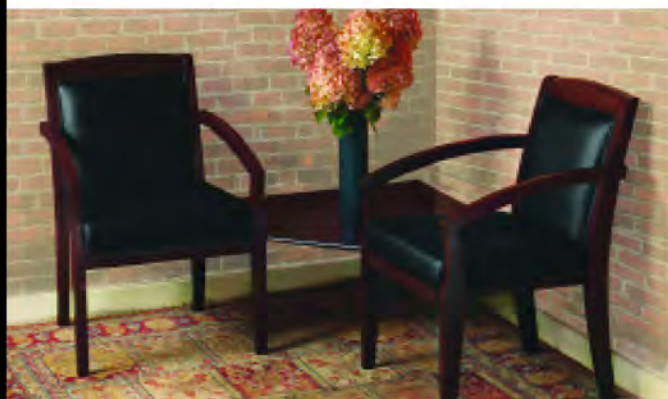

Adapts to either VSCA or VSC2A Mercado wood guest chair. Corner support leg included.

Model: VCT2

Veneer Corner Table

DIMENSIONS: 28¼"W x 28¼"D x 14½"H

THICKNESS: ¾"

FINISHES: MAHOGANY, SIERRA CHERRY

VCT2 Corner Table in Mahogany shown with VSCA Chairs.