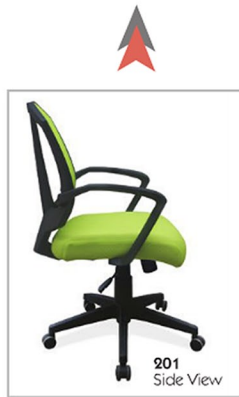

Seating  
 Contemporary

**OfficeSource**  
 05020

Sprint Seating

STYLISH,  
 SLENDER,  
 AFFORDABLE!

**(A) 201** Task Chair w/Black Frame  
 Overall: 23 1/2"W x 24"D x 35-40"H  
 Seat: 20"W x 20"D x 17"-22 1/4"H  
 List: \$199.00  
 Functions: **A B C D E**

Sprint Seating series is stylish, slender, and affordable. Featuring a mesh back with a fabric seat, this seating series will add comfort, color and warmth to any office environment at an incredible price.

Please Note...  
**CHAIR FUNCTIONS**  
 See Page 143

**Ready to Assemble**  
 Items on this page come ready-to-assemble.

**(B) 204** Side Chair w/Arms & Black Frame  
 Overall: 23"W x 21 1/4"D x 38"H  
 Seat: 19 1/2"W x 19 1/4"D x 18"H  
 List: \$189.00

**(A & B) Upholstery In Stock:**  
 Black, Blue, Lemon Green, White  
 Upholstery Seat & Mesh Back