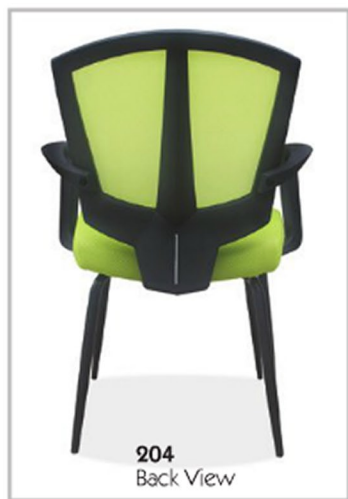

Seating

Contemporary

OfficeSource
05020

Sprint Seating

Sprint Seating series is stylish, slender, and affordable. Featuring a mesh back with a fabric seat, this seating series will add comfort, color and warmth to any office environment at an incredible price.

(B) 204
Side Chair w/Arms & Black Frame
Overall: 23"W x 21¾"D x 38"H
Seat: 19½"W x 19¾"D x 18"H
List: \$189.00