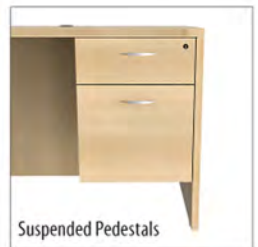

Matching Drawer Interior

Suspended Pedestals