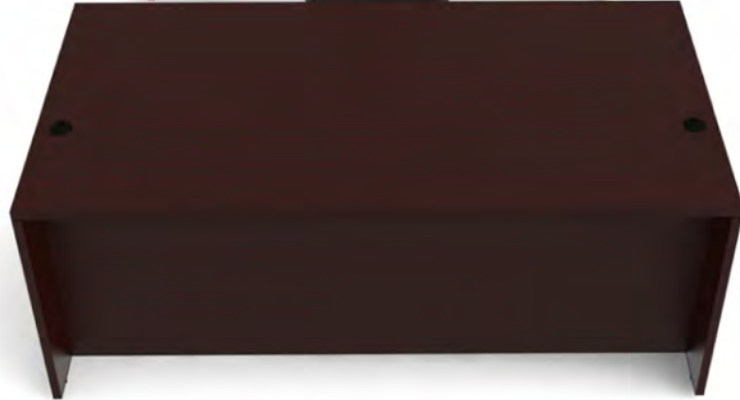

L
A
M
I
N
A
T
E

Amber

Guest Chair, upholstered back
CHAIR-27

Desk, bowfront
AM-305N. CHER

Respond 2.1 Seating
205M

Credenza, kneespace
AM-308N. CHER

L Desk, bullet shape cc
AM-336R. BLKC
Guest Chair, slat back
CHAIR-12
Respond 1.1 Seating
206M

Desk, rectangular
AM-302N. MAHO

Respond 1.1 Seating
206M

Credenza, kneespace | suspended peds
AM-310N. MAHO

L Desk, rectangular | suspended peds
AM-319N. MAPL

L Desk, bowfront | full height peds
AM-321N. MAPL

Credenza, full height peds

Credenza, suspended peds

Credenza, 4F

Desk, rectangular

Desk, bowfront

L Desk, rectangular

L Desk, bowfront

L Desk, bowfront w/ inner curve

Table. conference | round
 A721. BLKC
 Respond 2.1 Seating
 205M

Round
 Racetrack. table desk / conference tables

Finish Options | Details | Accessories

Finish colors shown are representational only. Finish samples are available for reference.