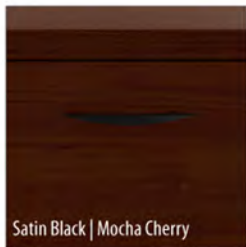

Laminate Finishes

Hard Rock Maple

Mocha Cherry

Sienna Mahogany

Black Cherry

Pull. finish combinations

Metallic Silver | Hard Rock Maple

Satin Black | Mocha Cherry

Satin Black | Sienna Mahogany

Metallic Silver | Black Cherry

Textiles

Fabric 3 | guest chair

Fabric 4 | tackboard

Fabric 5 | lounge chairs

Details

Top Edge Profile | casegoods