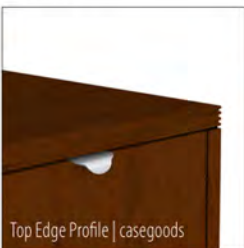

Wood Finishes

Chestnut Cherry

Henna Mahogany

Pull Finish

Metallic Silver

Textiles

Fabric 3 | guest chair

Fabric 4 | tackboard

Fabric 5 | lounge chairs

Details

Top Edge Profile | casegoods

Top Edge Profile | conference | 1 1/2"

Grommet

Wood Drawer Interior

Glass / Metal Doors

Accessories