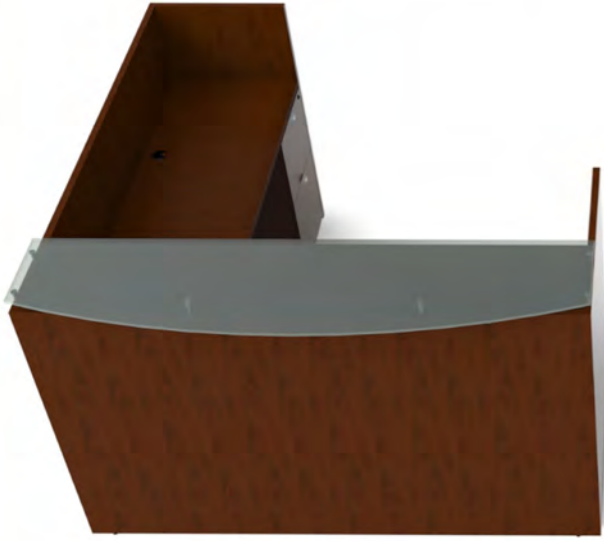

U Station Configuration JA-176N. CHER Respond 3.1 Seating 207M

U Station Configuration JA-177R. MAHO Respond 2.1 Seating 205M

Table. conference | racetrack
 JA-163N. CHER
 Respond 1.1 Seating
 206M

Round

Racetrack. table desk / conference tables

Table. conference | round
 JA-160N. MAHO
 Respond 3.1 Seating
 207M

L Desk. reception | glass transaction shelf
JA-124N. CHER

L Desk. reception | wood transaction shelf
JA-123N. CHER