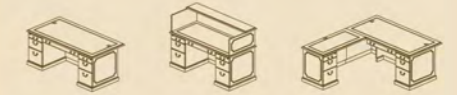

TOSCANA COMPONENTS

DESKING OPTIONS