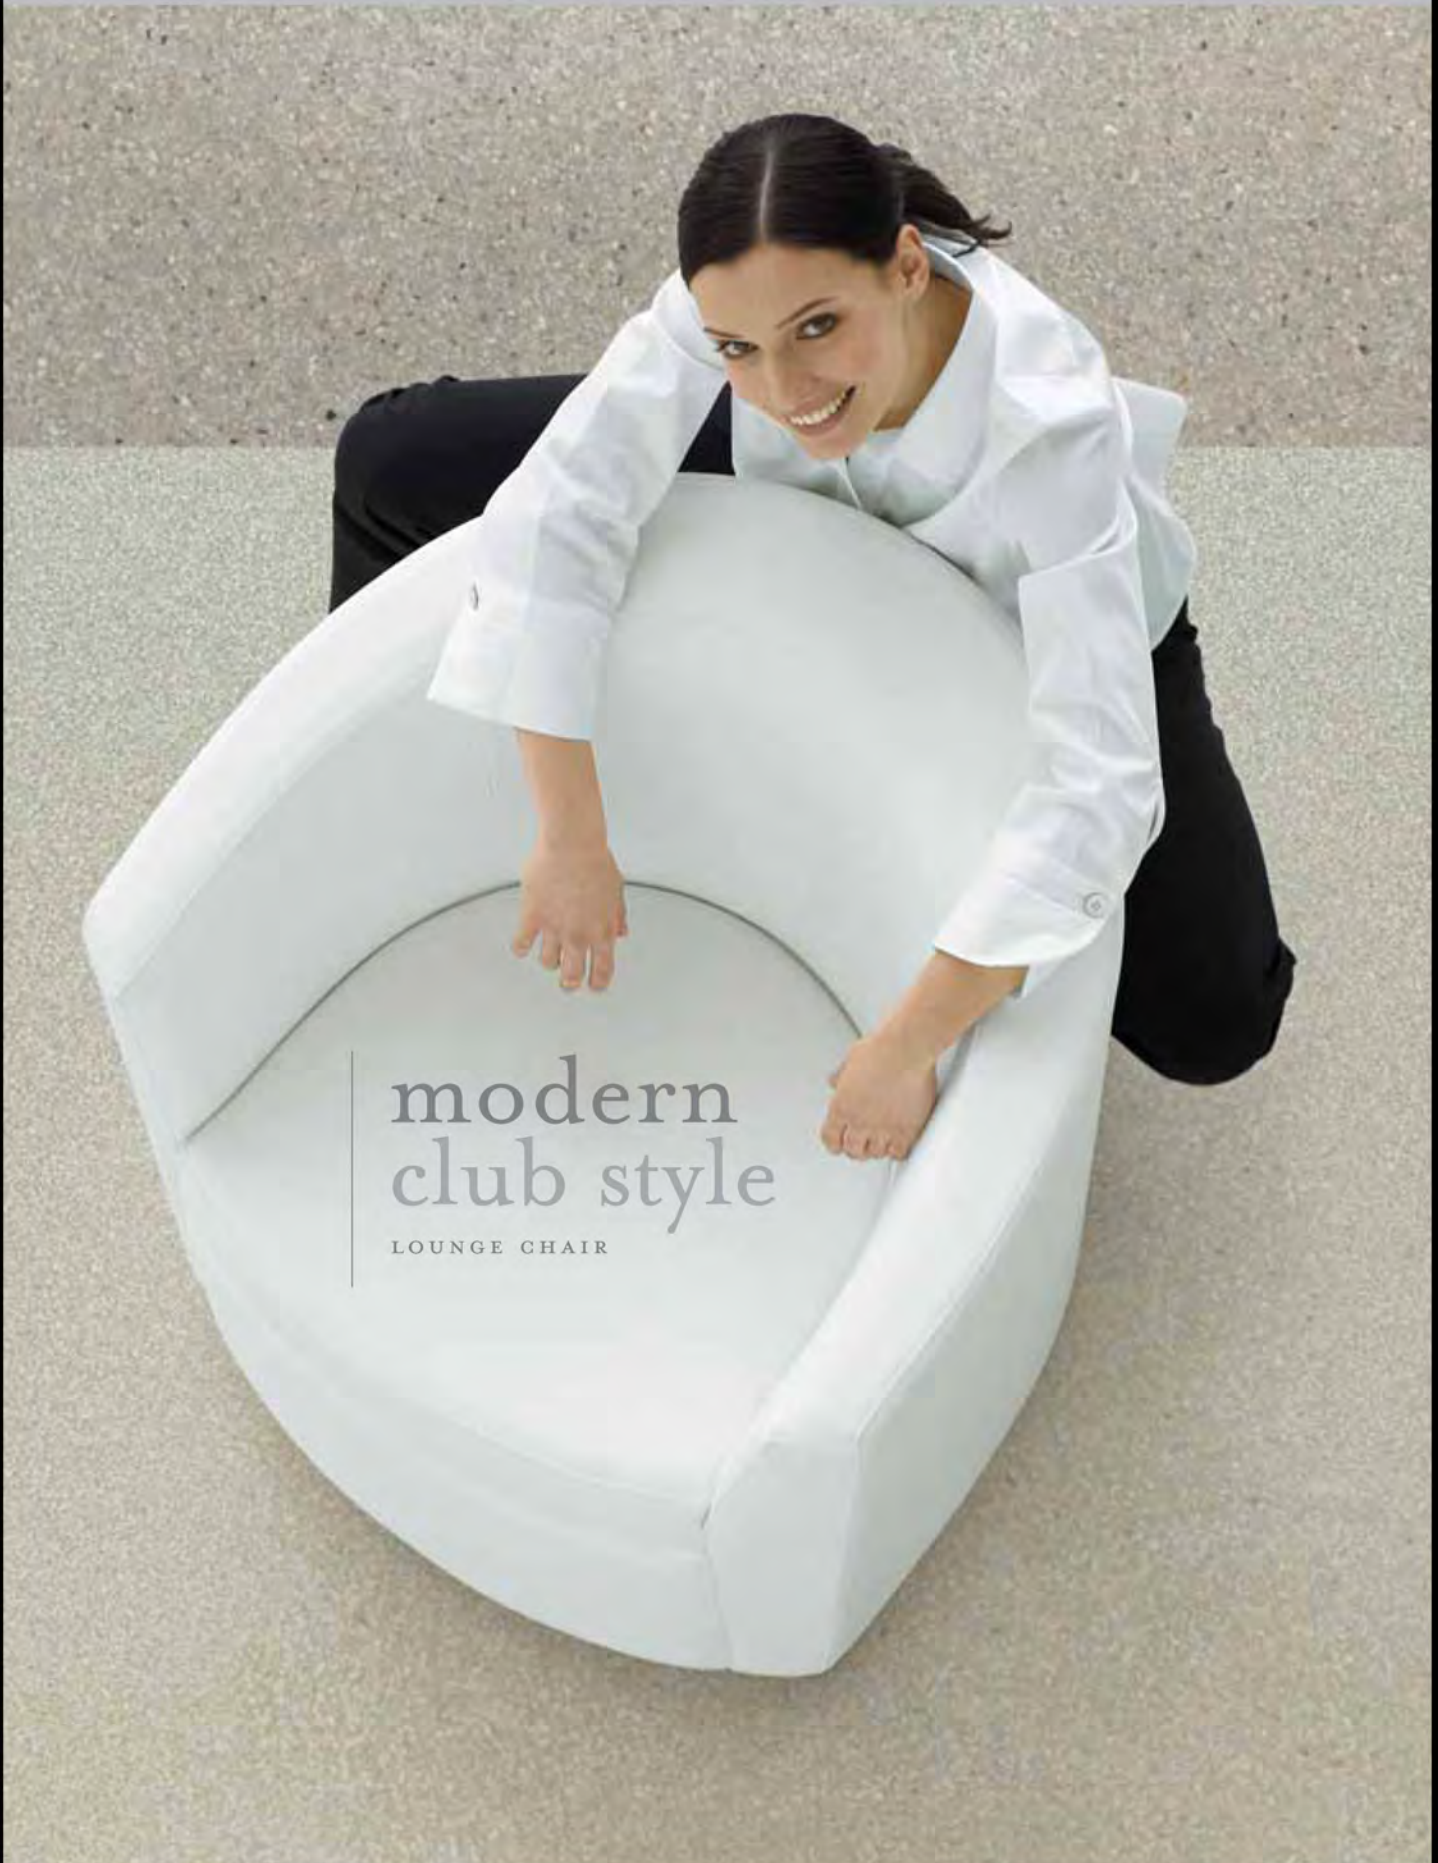

# SIRENA™

modern  
club style

LOUNGE CHAIR

SIRENA™

Global introduces Sirena...a modern and compact club chair with a bucket seat style. Ideal for reception areas, meeting rooms and private office use. Fixed cushions and a webbed suspension provide extra support and durability. An attractive black foot provides added stability and a slightly elevated look. Available in leather or leather/mock leather combination or fabric. The tablet arm and casters are a new addition to this series. The available tablet arm extends the functionality and exceptional value of Sirena.