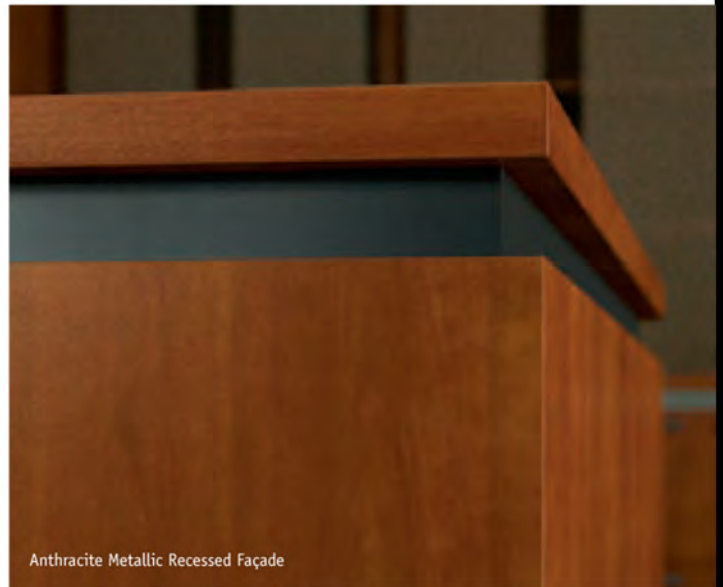

Casbah® Casegoods Cordovan Finish
Satin Nickel Metallic Recessed Façade
Balance Pulls, Satin Nickel Metallic

Fulfill your vision

with a mix of fresh materials that exemplify your personal expression.

Balance Pull

Groove Pull

Sweep Pull

Bring refined grandeur to the executive suite with Casbah's stunning good looks and exquisite style. A wide array of options include four recessed façade styles, three pull designs in two colors (Satin Nickel Metallic and Anthracite Metallic), and eight wood finishes (Natural, Honey, Caramel, Autumn, Amber, Cordovan, Judicial and Mocha) satisfy individual tastes and elevate the aesthetics of your entire office environment.