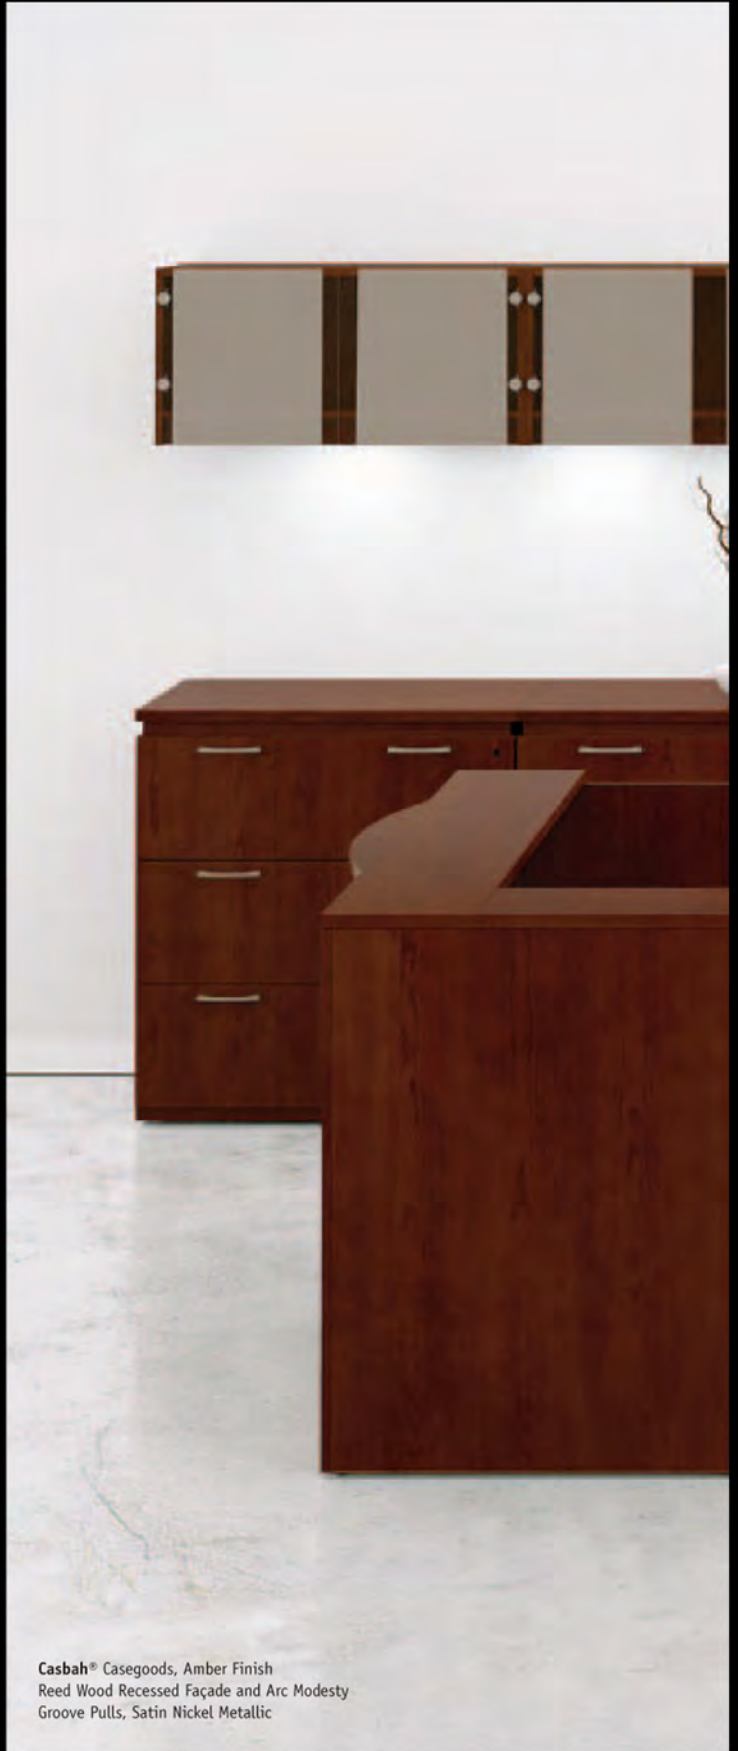

Casbah® Casegoods, Natural Finish
Respect® Seating, Showcase Cream

Casbah® Casegoods, Natural Finish
Satin Nickel Metallic Recessed Façade
Sweep Pulls, Satin Nickel Metallic

Impressive welcome.

Casbah makes warm feelings immediate and memorable.

Casbah® Casegoods, Amber Finish
Respect® Seating, Showcase Cream

Casbah® Casegoods, Amber Finish
Reed Wood Recessed Façade and Arc Modesty
Groove Pulls, Satin Nickel Metallic

Working wonders.

Casbah refines horizontal surfaces in tables to adeptly serve every purpose. Sleek complements enable work in corporate resource areas, libraries, conference, and meeting rooms. In lounge and lobby areas, Casbah tables bring a tone of comfort that warmly beckons human interaction.