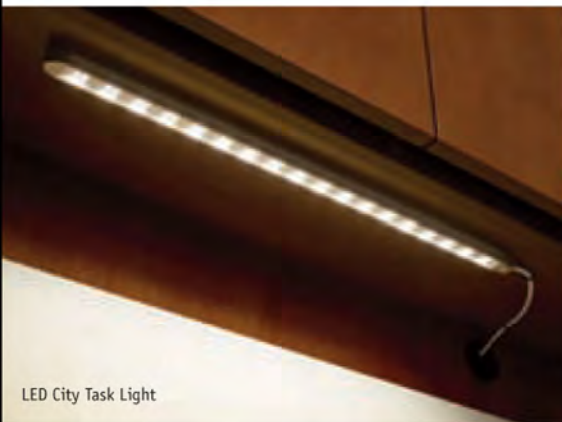

Deluxe Organizer

LED City Task Light