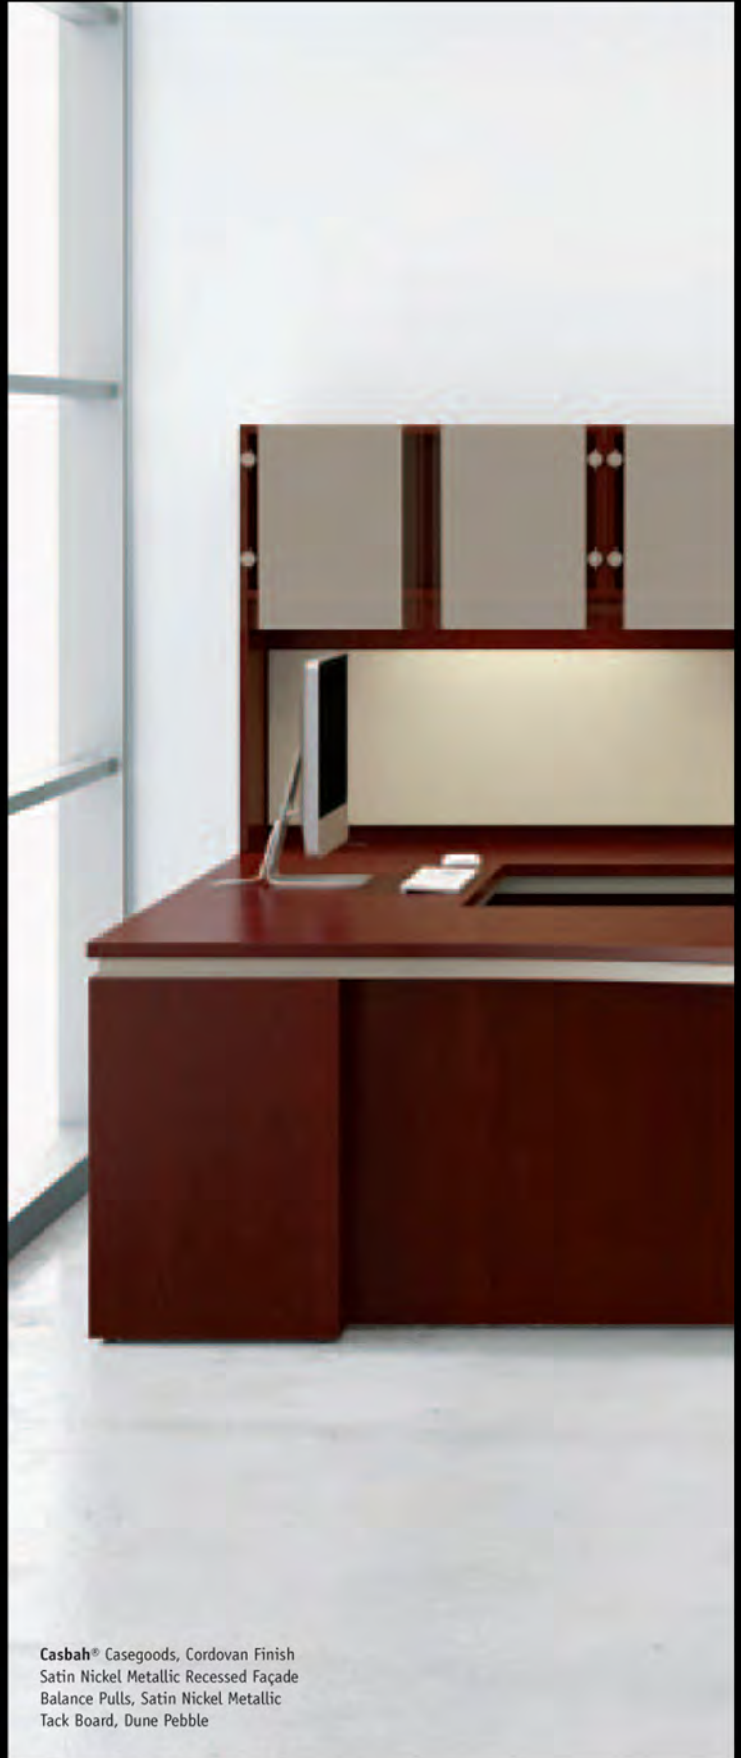

Casbah® Casegoods, Cordovan Finish
Satin Nickel Metallic Recessed Façade
Balance Pulls, Satin Nickel Metallic
Tack Board, Dune Pebble