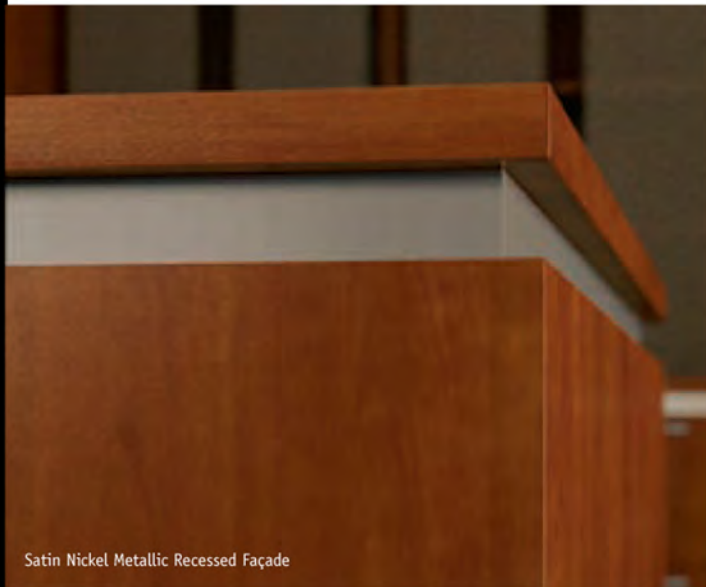

Groove Pull

Sweep Pull

Bring refined grandeur to the executive suite with Casbah's stunning good looks and exquisite style. A wide array of options include four recessed façade styles, three pull designs in two colors (Satin Nickel Metallic and Anthracite Metallic), and eight wood finishes (Natural, Honey, Caramel, Autumn, Amber, Cordovan, Judicial and Mocha) satisfy individual tastes and elevate the aesthetics of your entire office environment.