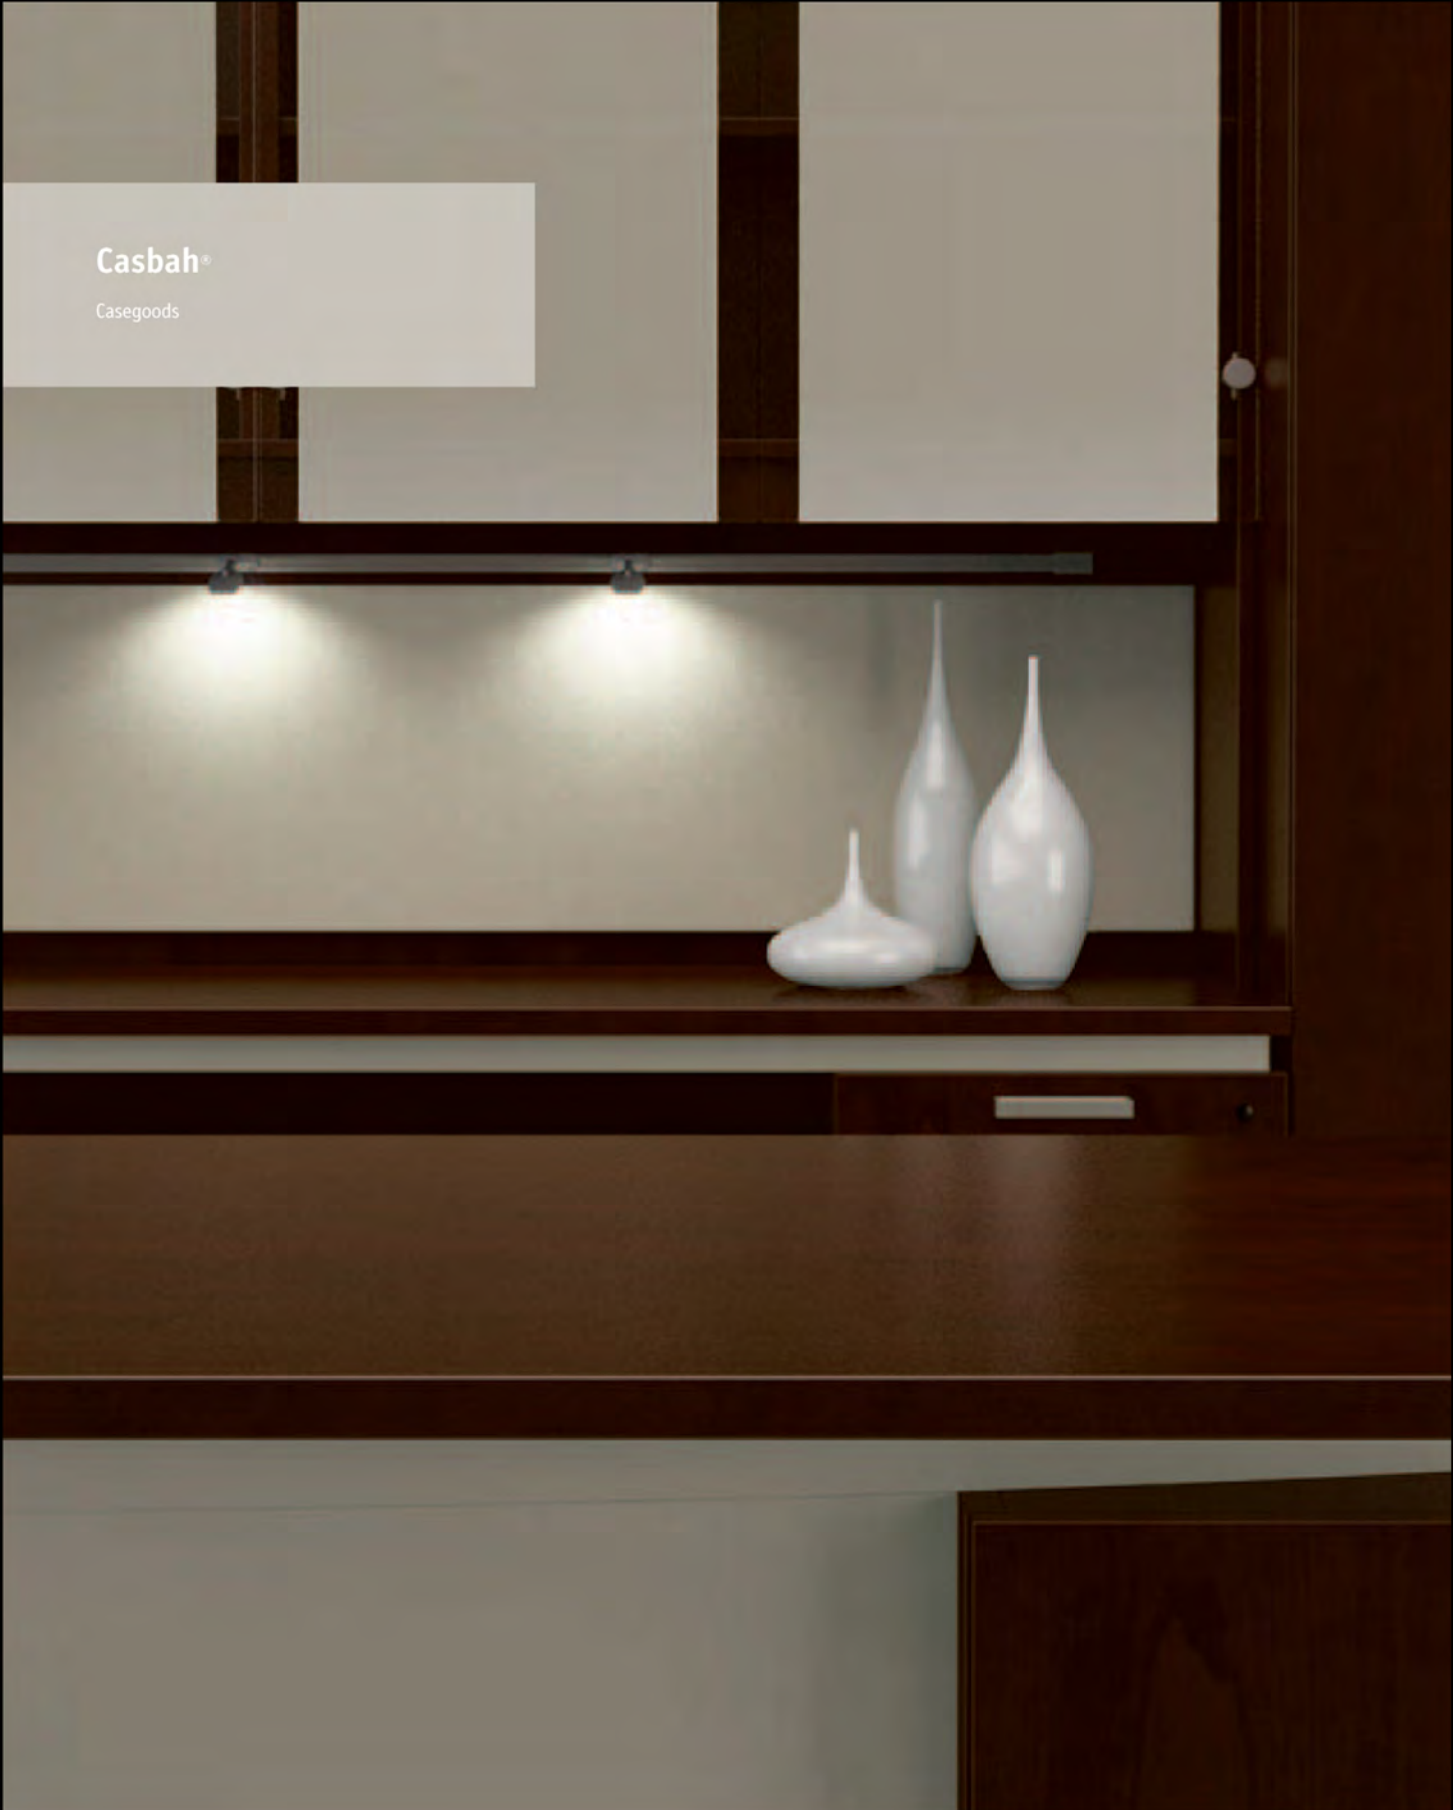

Casbah®

Casegoods