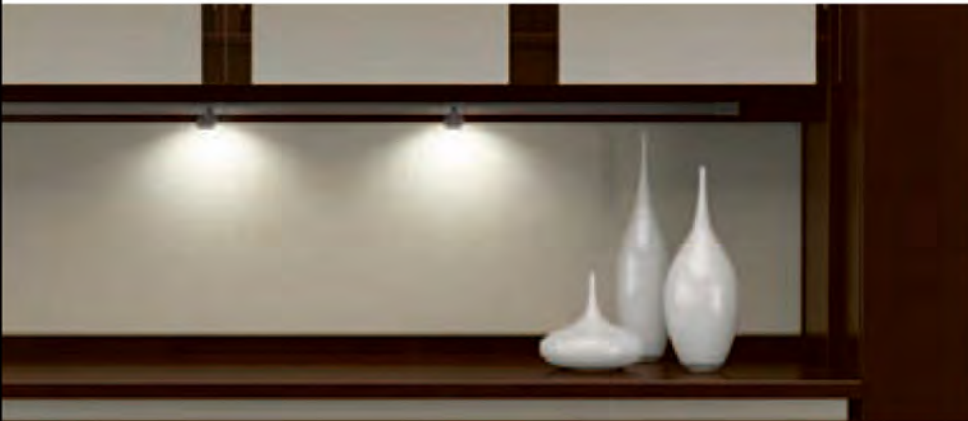

Light, space and storage.

Sleek lighting and a variety of accessories provide personalization and functionality.