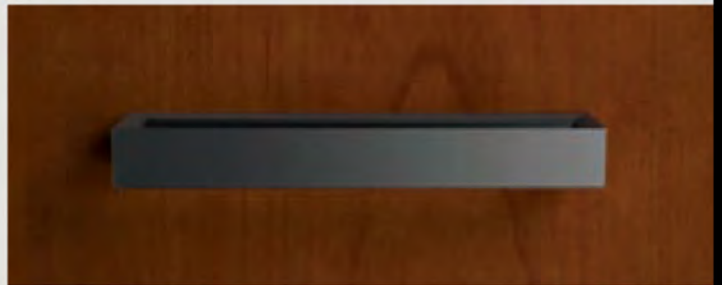

Casbah® Casegoods Cordovan Finish
Satin Nickel Metallic Recessed Façade
Balance Pulls, Satin Nickel Metallic

Fulfill your vision

with a mix of fresh materials that exemplify your personal expression.

Balance Pull

Groove Pull

Sweep Pull

Bring refined grandeur to the executive suite with Casbah's stunning good looks and exquisite style. A wide array of options include four recessed façade styles, three pull designs in two colors (Satin Nickel Metallic and Anthracite Metallic), and eight wood finishes (Natural, Honey, Caramel, Autumn, Amber, Cordovan, Judicial and Mocha) satisfy individual tastes and elevate the aesthetics of your entire office environment.