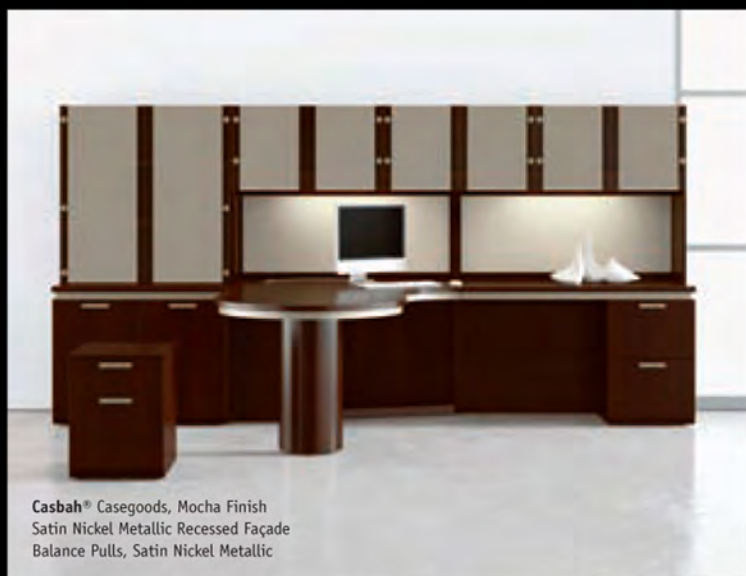

Casbah® Casegoods, Mocha Finish
Reed Wood Recessed Façade
Groove Pulls, Satin Nickel Metallic

Casbah® Casegoods, Mocha Finish
Satin Nickel Metallic Recessed Façade
Balance Pulls, Satin Nickel Metallic