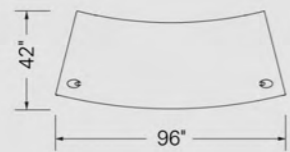

MANHATTAN

Specifications

Casegoods

Laminate	Brown Cherry (BC)
Aluminium doors	Plexiglass Frosted finish (PL)
Modesty	Plexiglass Frosted finish (PL)
Handles	H030 & H031
Grommets	HAPF

Seating # 201

Mesh, black fabric