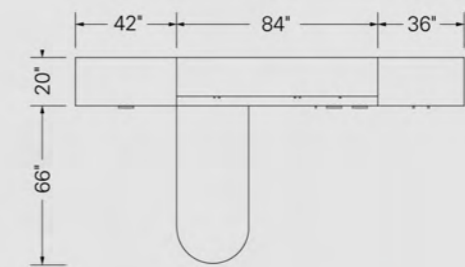

Seating # 6704

Stelli, Garnet Coffee 8009