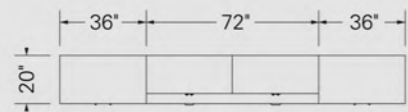

MANHATTAN

Specifications

Casegoods

Laminate	Brown Cherry (BC)
Aluminium doors	Plexiglass Frosted finish (PL)
Modesty	Plexiglass Frosted finish (PL)
Handles	H030 & H031
Grommets	HAPF

Seating # 201

Mesh, black fabric