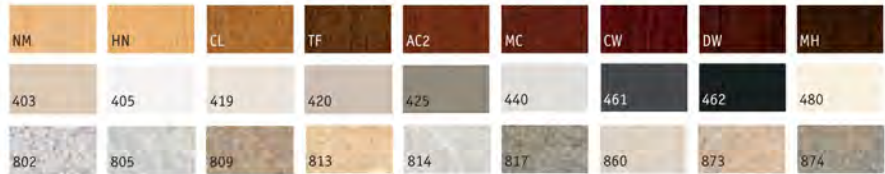

Laminate Worksurfaces

- Worksurface Thickness: 1 3/16" or 1 1/16"
- Available on laminate chassis or as a component top; Laminate worksurface with a wood rim available on hardwood veneer chassis or as a component top
- Rim Profiles: Concave Wood, Cove Wood, Reed Wood, Softened Wood, Step Wood, Zip Wood, Reed PVC, Softened PVC
- NM Natural, HN Honey, CL Caramel, TF Truffle, AC2 Autumn 2, MC Amber, CW Cordovan, DW Judicial, MH Mocha, 403 Chamois, 405 Designer White, 419 Wallaby, 420 Sandstone, 425 Shadow, 440 Cloud, 461 Graphite, 462 Cinder, 480 Antique White, 802 White Nebula, 805 Titanium Evolv, 809 Tungsten Evolv, 813 Saffron Tigris, 814 White Tigris, 817 Olive Legacy, 860 Neutral Santos, 873 Tawny Legacy, 874 Bronze Legacy