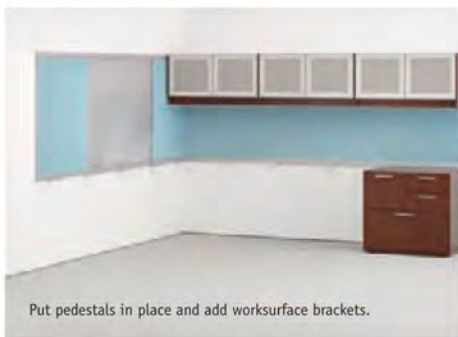

You, a wall and WaveWorks... creativity unleashed.

How can WaveWorks become even more versatile? Match it with our Exhibit™ wall rail solution. It removes barriers and transforms the walls into purposeful design elements offering a variety of solutions for all workplace, collaborative and social environments. Exhibit's wall rail solution supports WaveWorks worksurfaces and overhead cabinets, which can be positioned anywhere along the rail. The rail, along with tackable and marker board inserts, can be field scribed for a custom fit without the custom price. Throughout this brochure, Exhibit can be found paired with WaveWorks allowing the walls to do the "heavy lifting" creating a lighter, airier aesthetic while providing easy access to electrical and data.