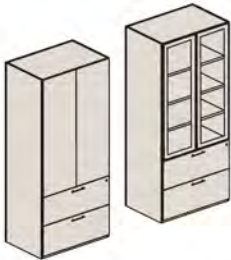

Storage/Lateral File Cabinet

- Wood veneer or laminate chassis; Wood veneer, laminate or glass doors
- Locking wood or laminate doors; Non-locking glass doors
- Storage cabinet with shelves; Two locking lateral file drawers
- Heights: 68", 69", 79", 80"