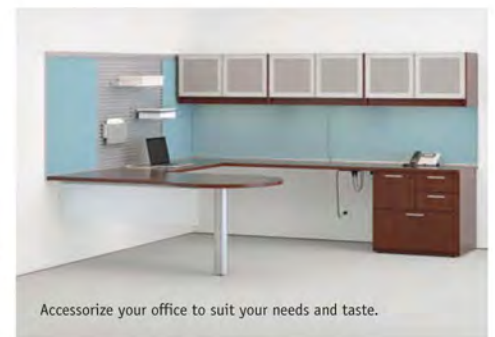

Put pedestals in place and add worksurface brackets.

Attach worksurfaces and add any necessary additional support.

Accessorize your office to suit your needs and taste.

WaveWorks® Caseloads, Caramel Finish, 1 3/16" Zip Rim Profile and Cornice, Allure Pulls, Platinum Metallic
Aurora® Executive/Conference Seating, Showcase Cream