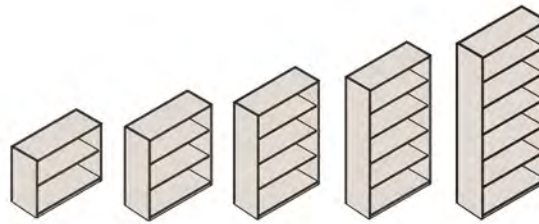

Open Bookcase

- One, two, three, four and five shelf wood veneer and laminate models
- Two, three and four shelf metal models
- Fixed and adjustable shelves

Set-On Surface Bookcase

- Wood veneer or laminate chassis;
  Wood veneer, laminate or glass doors or no doors
- Locking wood/laminate doors;
  Non-locking glass doors
- For set on surface applications
- Heights: 38", 50"
- Widths: 15", 18", 30", 36"

Your Office Will Never Be The Same!

HQ 24 West 39th Street New York City, NY 10018 Tel: 888.442.8242

Serving the Nation: New York | Boston | Atlanta | Miami | Chicago | Los Angeles | Houston |