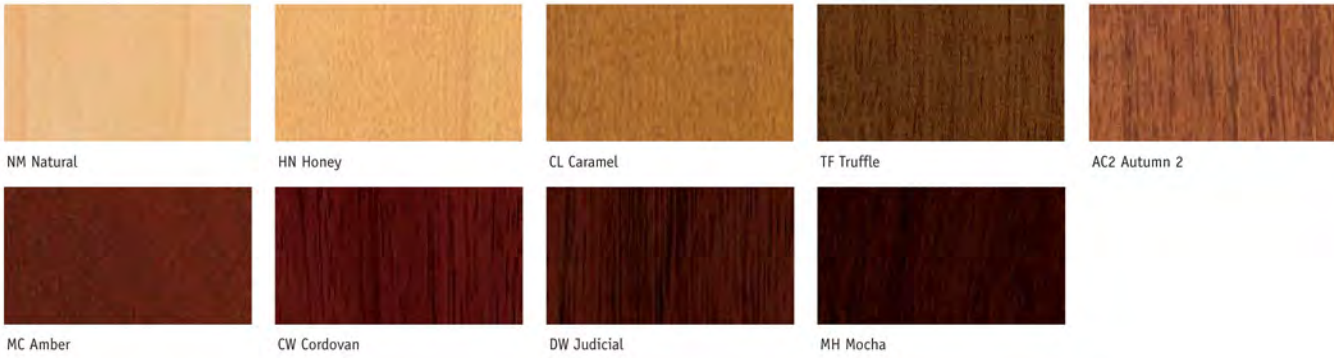

Woodgrain Laminates