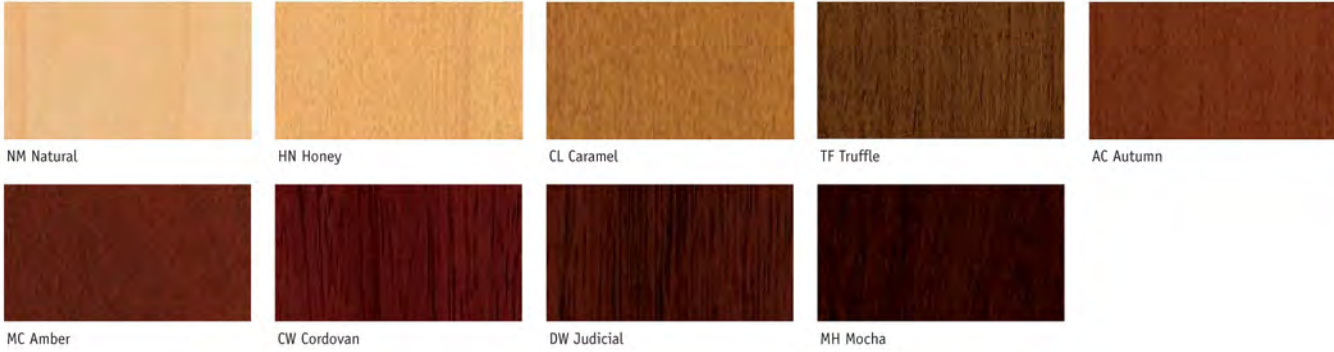

Sweep Pulls

503 Satin Nickel Metallic
513 Anthracite Metallic

Beam Pulls

501 Platinum Metallic
462 Cinder

Level Pulls

501 Platinum Metallic
462 Cinder

Elongated Pulls

501 Platinum Metallic
MB Black

Curved Pulls

501 Platinum Metallic
MB Black

Keen Pulls

503 Satin Nickel Metallic

Your Office Will Never Be The Same!

HQ 24 West 39th Street New York City, NY 10018 Tel: 888.442.8242
Serving the Nation: New York | Boston | Atlanta | Miami | Chicago | Los Angeles | Houston |

Wood Finishes Feature National's environmentally-friendly IntegraClear™ finish and Antimicrobial Silver Ion Protection

Woodgrain Laminates

Solid Laminates

Pattern Laminates

Thermofoils

405 Designer White

420 Sandstone

440 Cloud

466 Concrete Fiber

480 Antique White

484 Cashmere Fiber

MH Mocha

Metal Paints

403 Chamois

405 Designer White