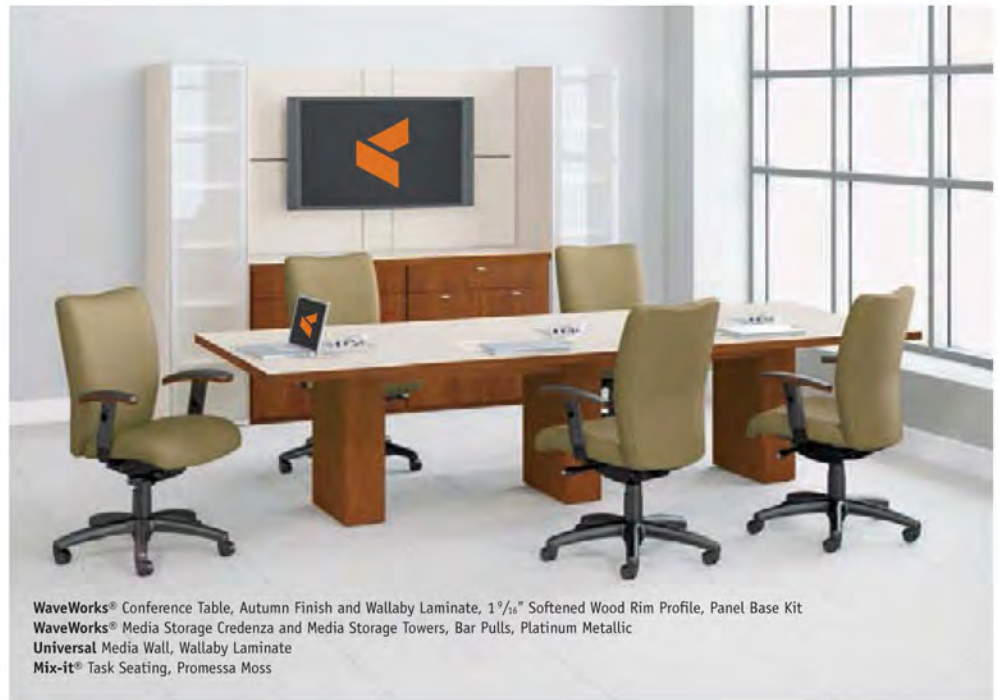

WaveWorks® Conference Table, Autumn Finish and Wallaby Laminate, 1 3/16" Softened Wood Rim Profile, Panel Base Kit
WaveWorks® Media Storage Credenza and Media Storage Towers, Bar Pulls, Platinum Metallic
Universal Media Wall, Wallaby Laminate
Mix-it® Task Seating, Promessa Moss

Gather to do things better.

There are so many reasons to get together on a daily basis and most involve doing things better. WaveWorks' solutions provide the ideal environment for people to collaborate, learn, or provide an executive briefing. Regardless of the agenda, WaveWorks tables, media components and storage options offer the flexibility to adjust to the groups' needs. From boat-shaped to racetrack and café height to flip/nest capabilities, no matter how you set your table, WaveWorks' compatibility with today's technologies plays its part in keeping meetings moving along. Lecterns, carts and an array of seating selections complete your conference and training space to ensure attendees are comfortable and prepared.