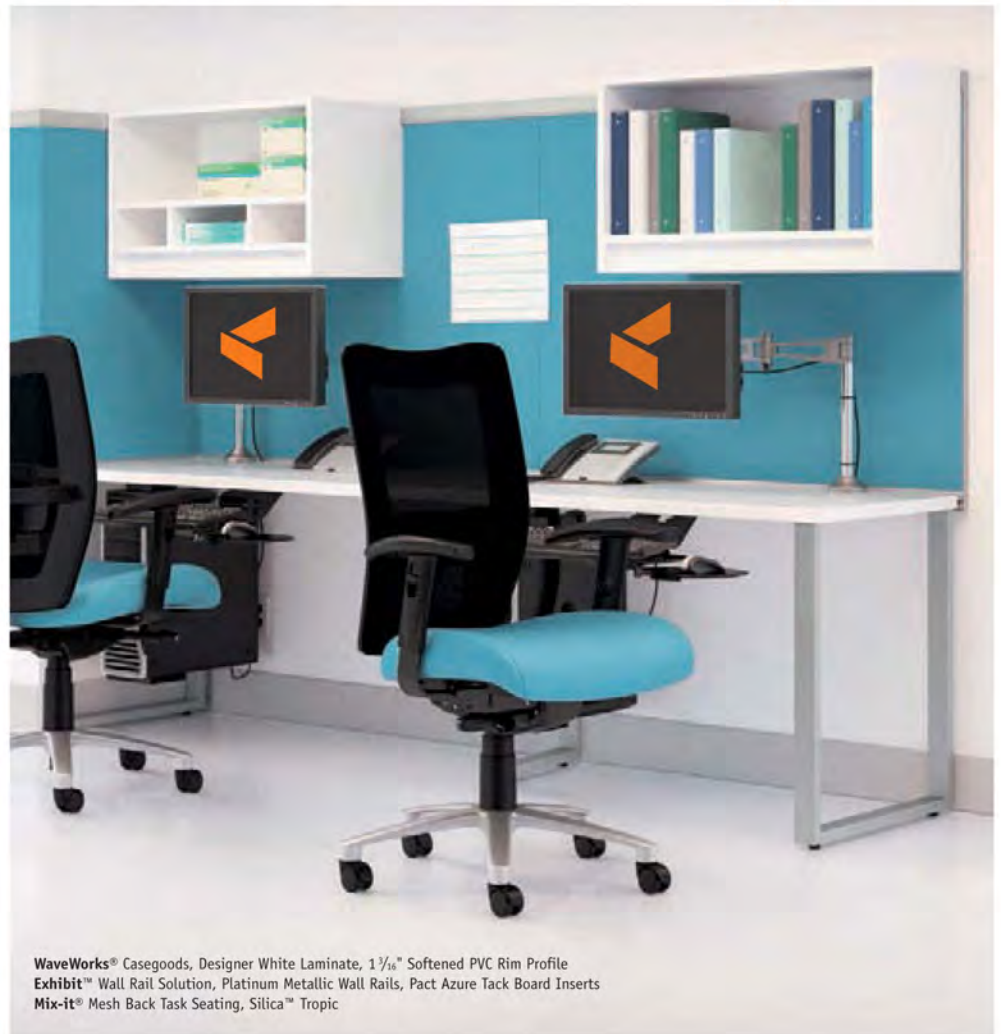

WaveWorks® Caseworks, Mocha Finish, 1 9/16" Concave Rim Profile and Cornice, Malibu Pulls, Platinum Metallic
Aurora® Executive/Conference Seating, Silvertex™ Ice

Wood and Laminate

Laminate

Metal and Laminate