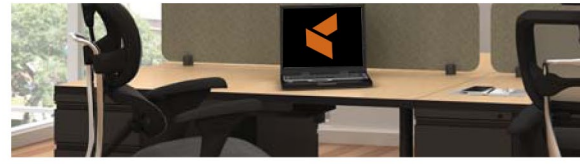

C1: Executive Coordinating Guest Chair – OPSSLC1
FEATURES

- Compliments A series seating
- Lumbar support adjustment
- Available in light gray with black base finish (shown in chrome)

C2: Executive Coordinating Guest Chair – OPSSLC2
FEATURES

- Compliments A series seating
- Lumbar support adjustment
- Available in light gray with black base finish

Your Office Will Never Be The Same!

B6 — OPSSLB6

FEATURES

- Arm-pad inward/outward, height, back and seat adjustment
- Backrest tilt angle adjustment
- Backrest flexible tilt tension adjustment
- Seat slide
- Gray mesh seat and back

B5 — OPSSLB5-1

FEATURES

- Arm pads adjust in/out and up/down
- Fixed lumbar pad
- Seat height and tension adjustment
- Back rest tilt angle adjustment at 90, 100, and 110 degrees
- Removable headrest included
- Gray mesh seat and back