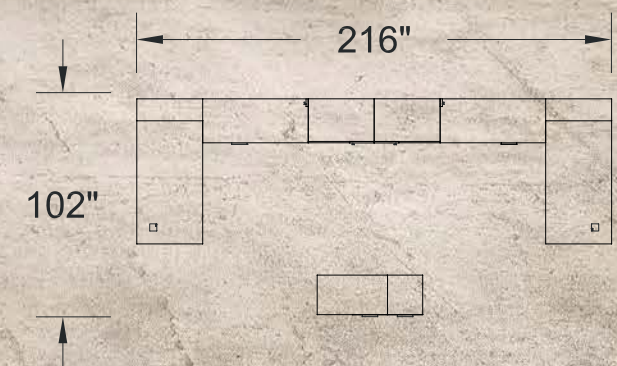

Configuration LV-C008-1

Level elegant office furniture displayed in Coastal Pear and Polar White, High Gloss front finish, Chrome H052 handles and legs. Cyrus chairs displayed in J.Ennis vinyl, Brisa, 2698 Sterling Blue.