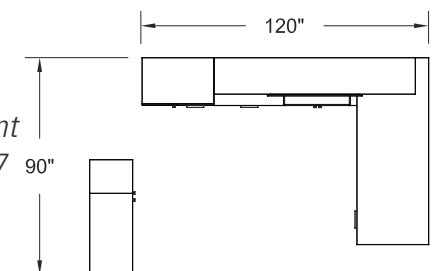

Configuration LV-C010-1

Level luxury office furniture displayed in Coastal Pear and Polar White, High Gloss front finish, Chrome H052 handles and legs, cushion in Maharam fabric, Centric 466056, 007 Splendor. Cyrus chair displayed in White Madras leather.