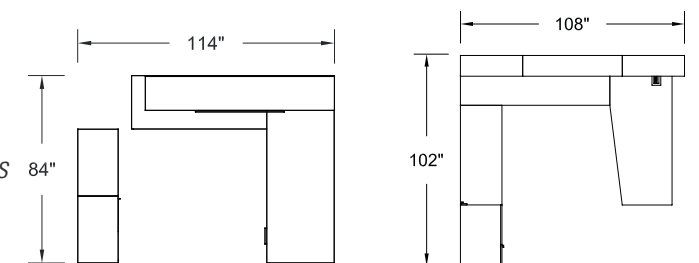

Large desks

Asymmetrical Work Surface

Shelf Storage and Sliding White Board

Configuration LV-C005-1 and LV-C004-1

Level contemporary office desks displayed in Caramel and Polar White, High Gloss front finish, Chrome H052 handles and legs, cushions in Black Madras leather. Cyrus chairs displayed in White Madras leather.