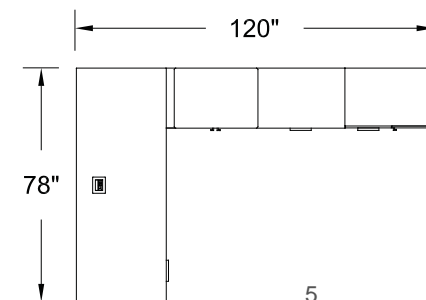

A Feeling of Openness

Level is Logiflex's solution for offices that desire a feeling of openness, light and space. From the layering surfaces to the slim metal legs through floating or asymmetric desks, all Level elements have been designed with the same aesthetic care to give the collection its airy, refined modern look.

Configuration LV-C001-1

Level maple desk displayed in Coastal Pear and Polar White, High Gloss front finish, Chrome H052 handles and legs, cushions in Maharam fabric, Centric 466056, 007 Splendor. Cyrus chair displayed in White Madras leather.