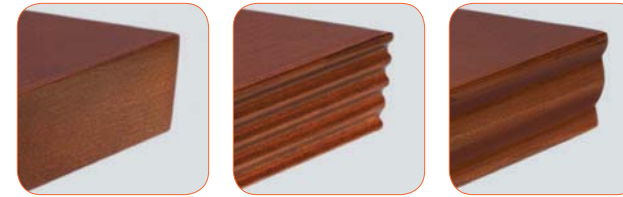

EDGE OPTIONS

Square

Bead

Flair