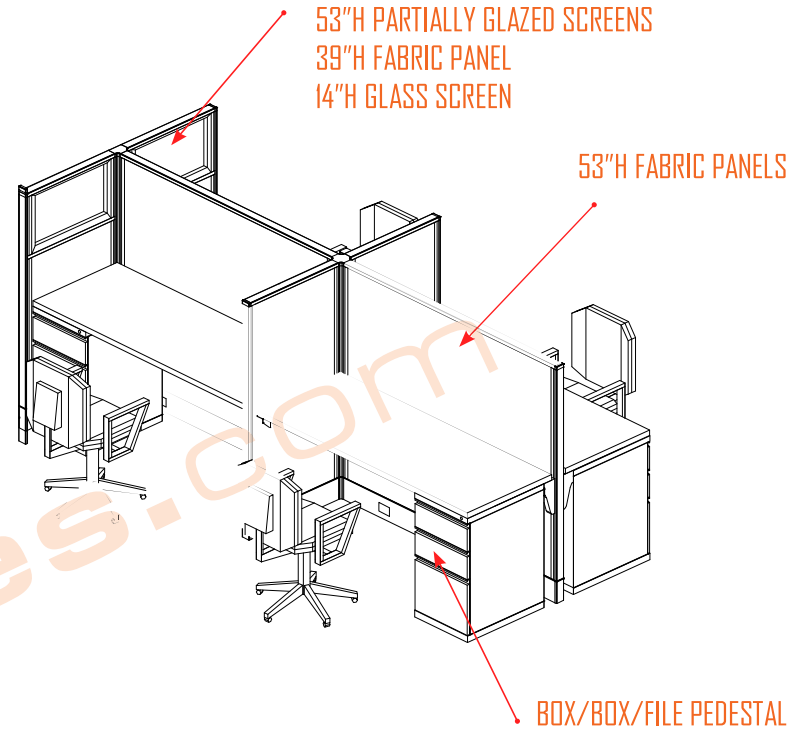

3D OVERALL

Q2™ Series Corporate Office Furniture | Grade 2 | Thin Base

Fabric: Bailey Kennebec Blue

Laminate Surface: Monticello Maple

Trim Paint: HF

*IMAGES ONLY AS REFERENCE, NOT SPECIFIC TO THE PROJECT