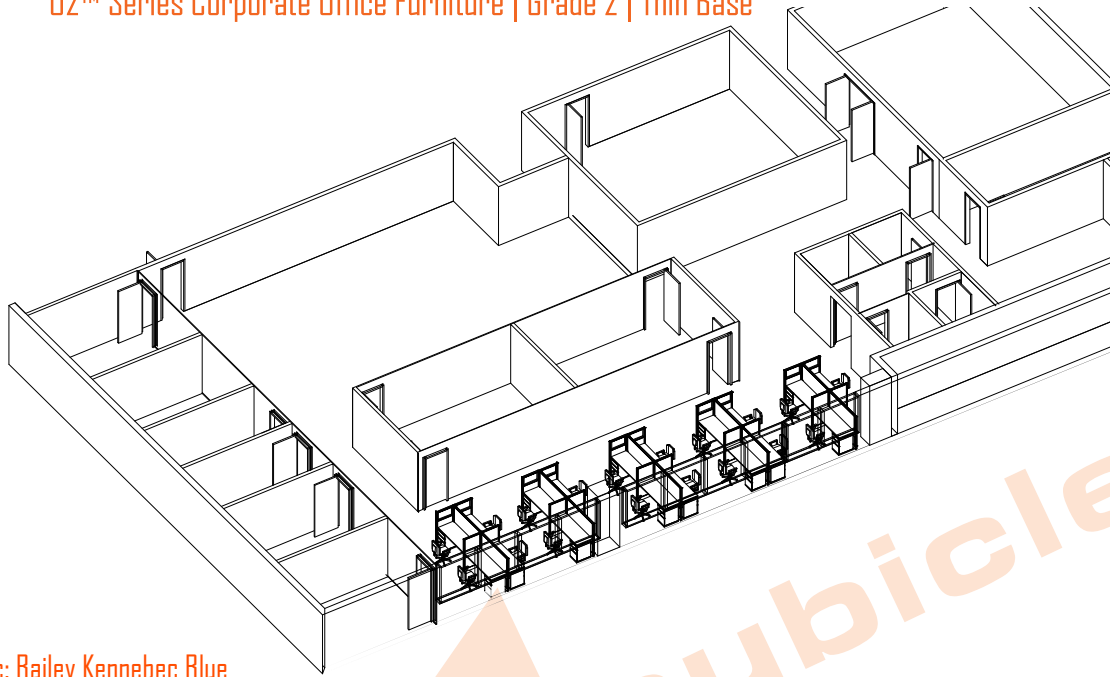

3D OVERALL

Q2™ Series Corporate Office Furniture | Grade 2 | Thin Base

Fabric: Bailey Kennebec Blue

Laminate Surface: Monticello Maple

Trim Paint: HF

*IMAGES ONLY AS REFERENCE, NOT SPECIFIC TO THE PROJECT