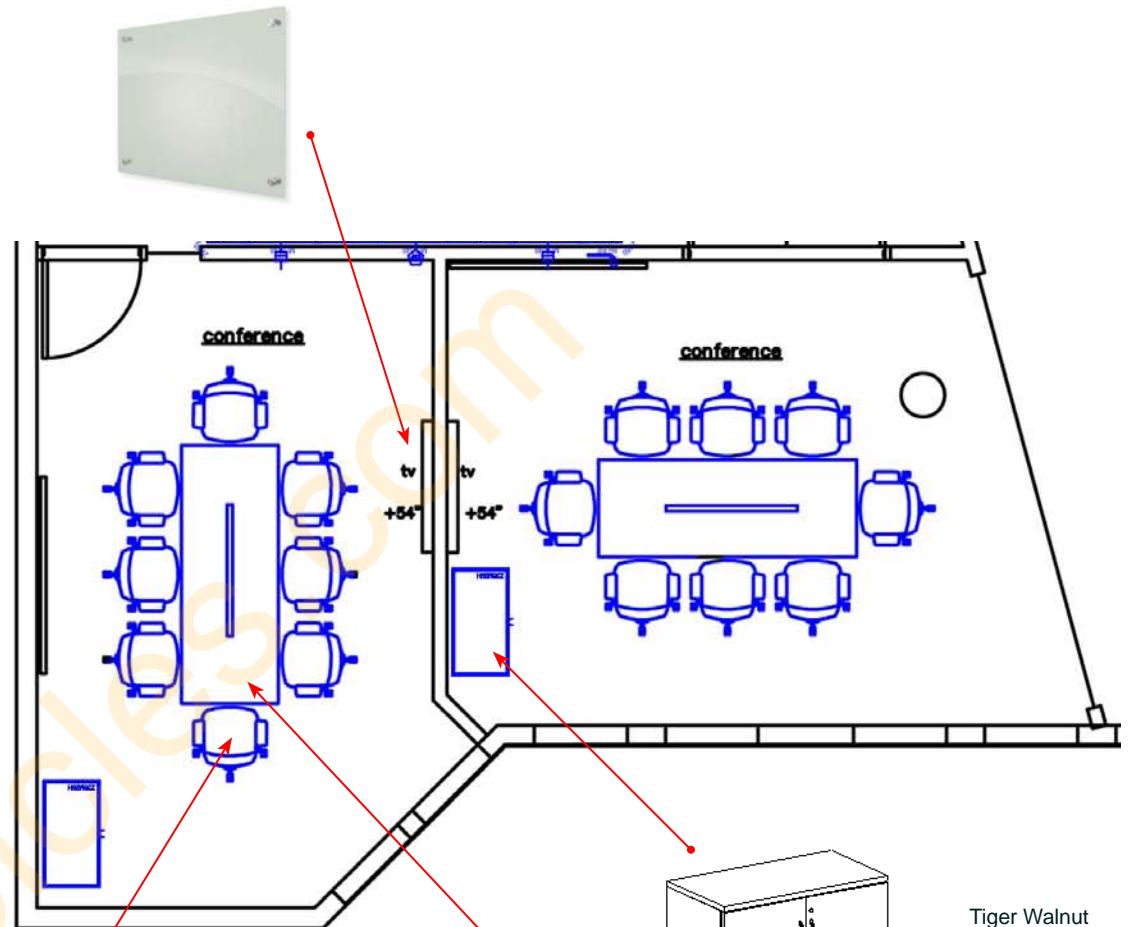

Work Stations

Work Stations

Conference Rooms

- [2] 48D x 96W x 29H BOARDROOM CONFERENCE TABLE (RECTANGULAR / ARCH BASE)
- [2] 20D x 36W x 29H STORAGE MODULE
- [2] 4'x6' FROSTED GLASS MARKERBOARD
- [2] HDMI CABLE INSERT
- [2] ELECTRICAL/DATA MODULE
- [16] CONFERENCE ROOM CHAIRS