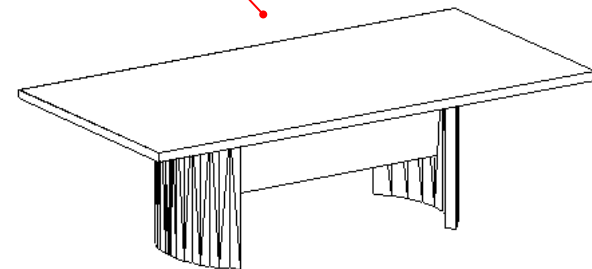

Tiger Walnut