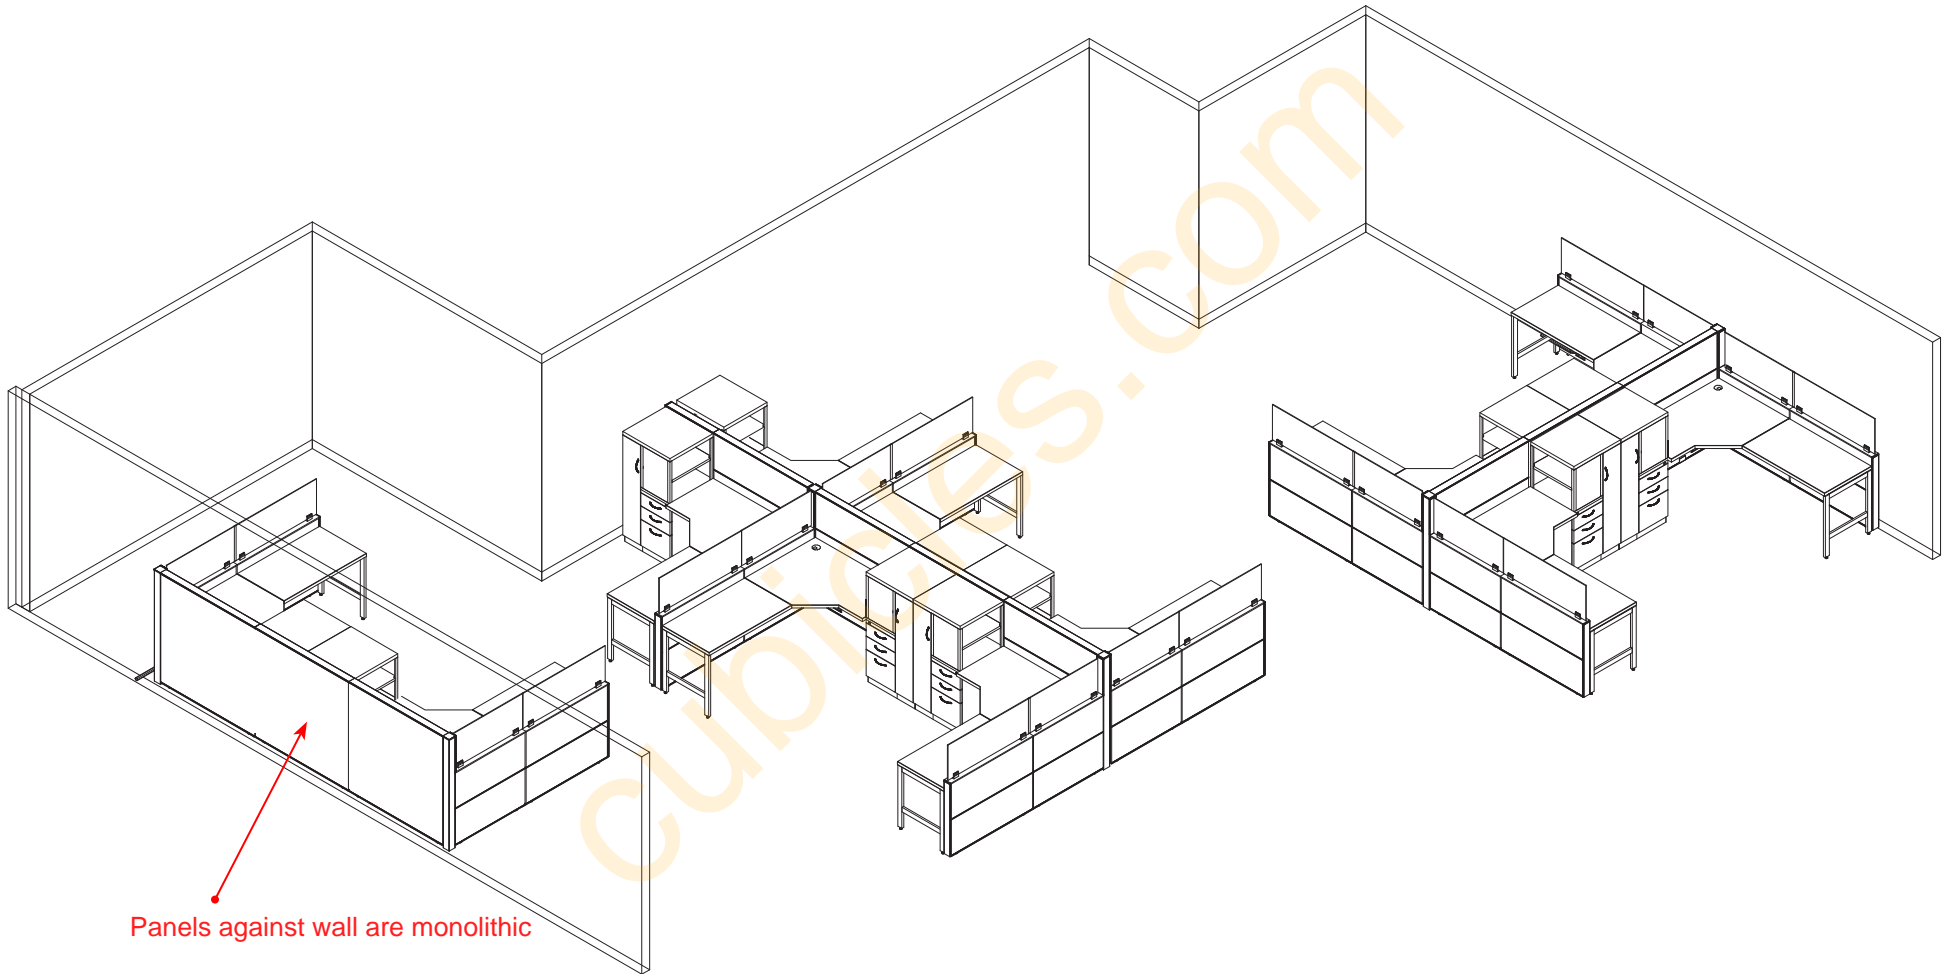

Work Stations

Work Stations

Conference Rooms

- [2] 48D x 96W x 29H BOARDROOM CONFERENCE TABLE (RECTANGULAR / ARCH BASE)
- [2] 20D x 36W x 29H STORAGE MODULE
- [2] 4'x6' FROSTED GLASS MARKERBOARD
- [2] HDMI CABLE INSERT
- [2] ELECTRICAL/DATA MODULE
- [16] CONFERENCE ROOM CHAIRS