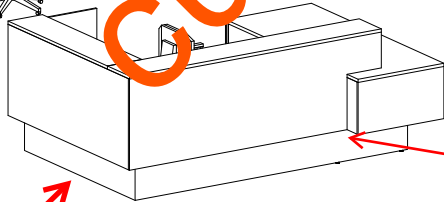

IMAGES MIGHT NOT BE EXACT

TOOL WITH DIAGONAL TRAY

39" H FABRIC PANEL

BAR HIGH TABLE

HIGH BACK RECEPTION LOUNGE SEATING

U-SHAPED RECEPTION DESK

IMAGES MIGHT NOT BE EXACT

IMAGES MIGHT NOT BE EXACT