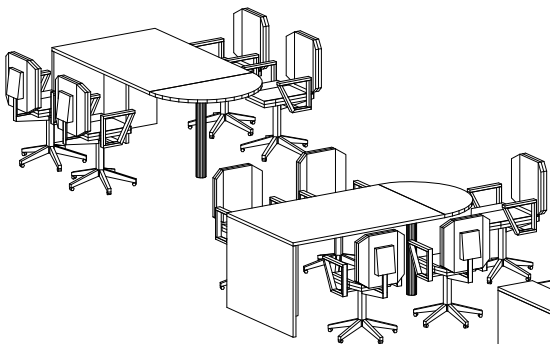

IMAGES MIGHT NOT BE EXACT

TOOL WITH DIAGONAL TRAY

39" H FABRIC PANEL

BAR HIGH TABLE

HIGH BACK RECEPTION LOUNGE SEATING

U-SHAPED RECEPTION DESK

IMAGES MIGHT NOT BE EXACT

IMAGES MIGHT NOT BE EXACT