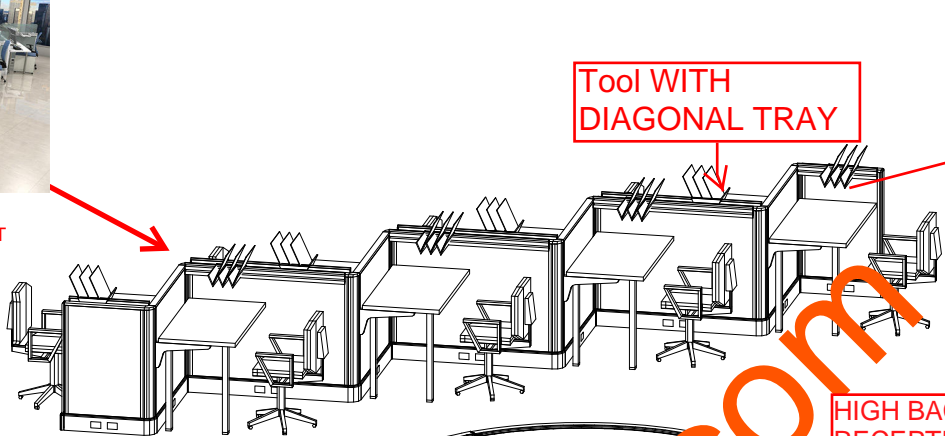

IMAGES MIGHT NOT BE EXACT

TOOL WITH DIAGONAL TRAY

39" H FABRIC PANEL

BAR HIGH TABLE

HIGH BACK RECEPTION LOUNGE SEATING

U-SHAPED RECEPTION DESK

IMAGES MIGHT NOT BE EXACT

IMAGES MIGHT NOT BE EXACT