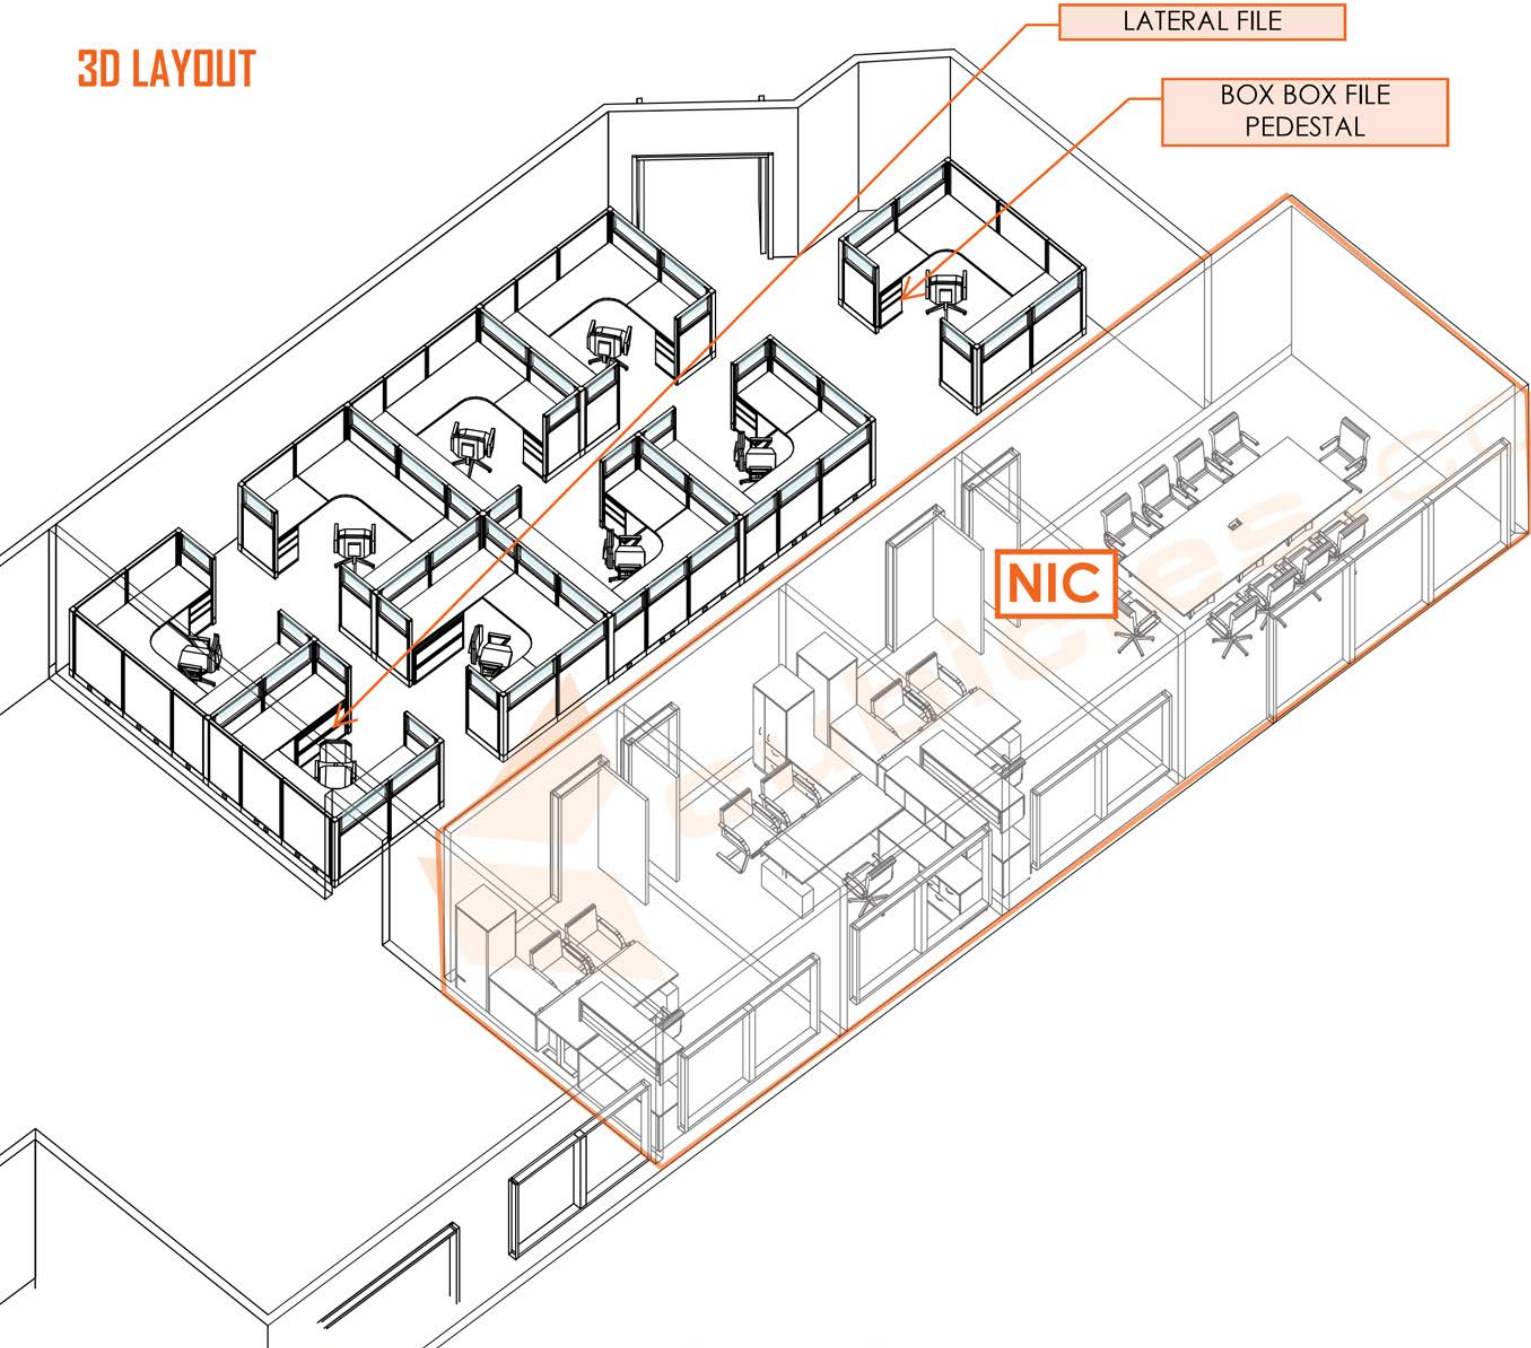

3D OVERALL

SMALL OFFICES

EX. OFFICES

PROJECT SCOPE - RECEIVE, DELIVER & INSTALL

SMALL OFFICES (LOGIFLEX LAMINATE):

- [4] 6'Wx7'6"D L-Shape Desk configurations with:
 - 72"x30" Sit-Stand desk
 - Mix storage unit
 - 60" Tack-board each
 - 60" Wall mounted OH w/ glass door
- [4] 36"W Two drawer lateral file cabinets
- [4] 66"H Wardrobe towers

EX OFFICES (LOGIFLEX LAMINATE):

- [1] 8'Dx7'8"W U-Shape Desk configurations with:
 - 72"x30" Sit-Stand desk
 - Mixed file cabinet
 - 36"W lateral file cabinet
 - 66"W Tack board
 - 66" Wall mounted OH w/ glass door
- [1] 66"H Wardrobe towers
- [1] 36"W 2 DRW pedestal
- [1] 36" Round Table

3D LAYOUT

3D LAYOUT

YOUR SELECTIONS

Sprite Linen | MT | Monticello Maple