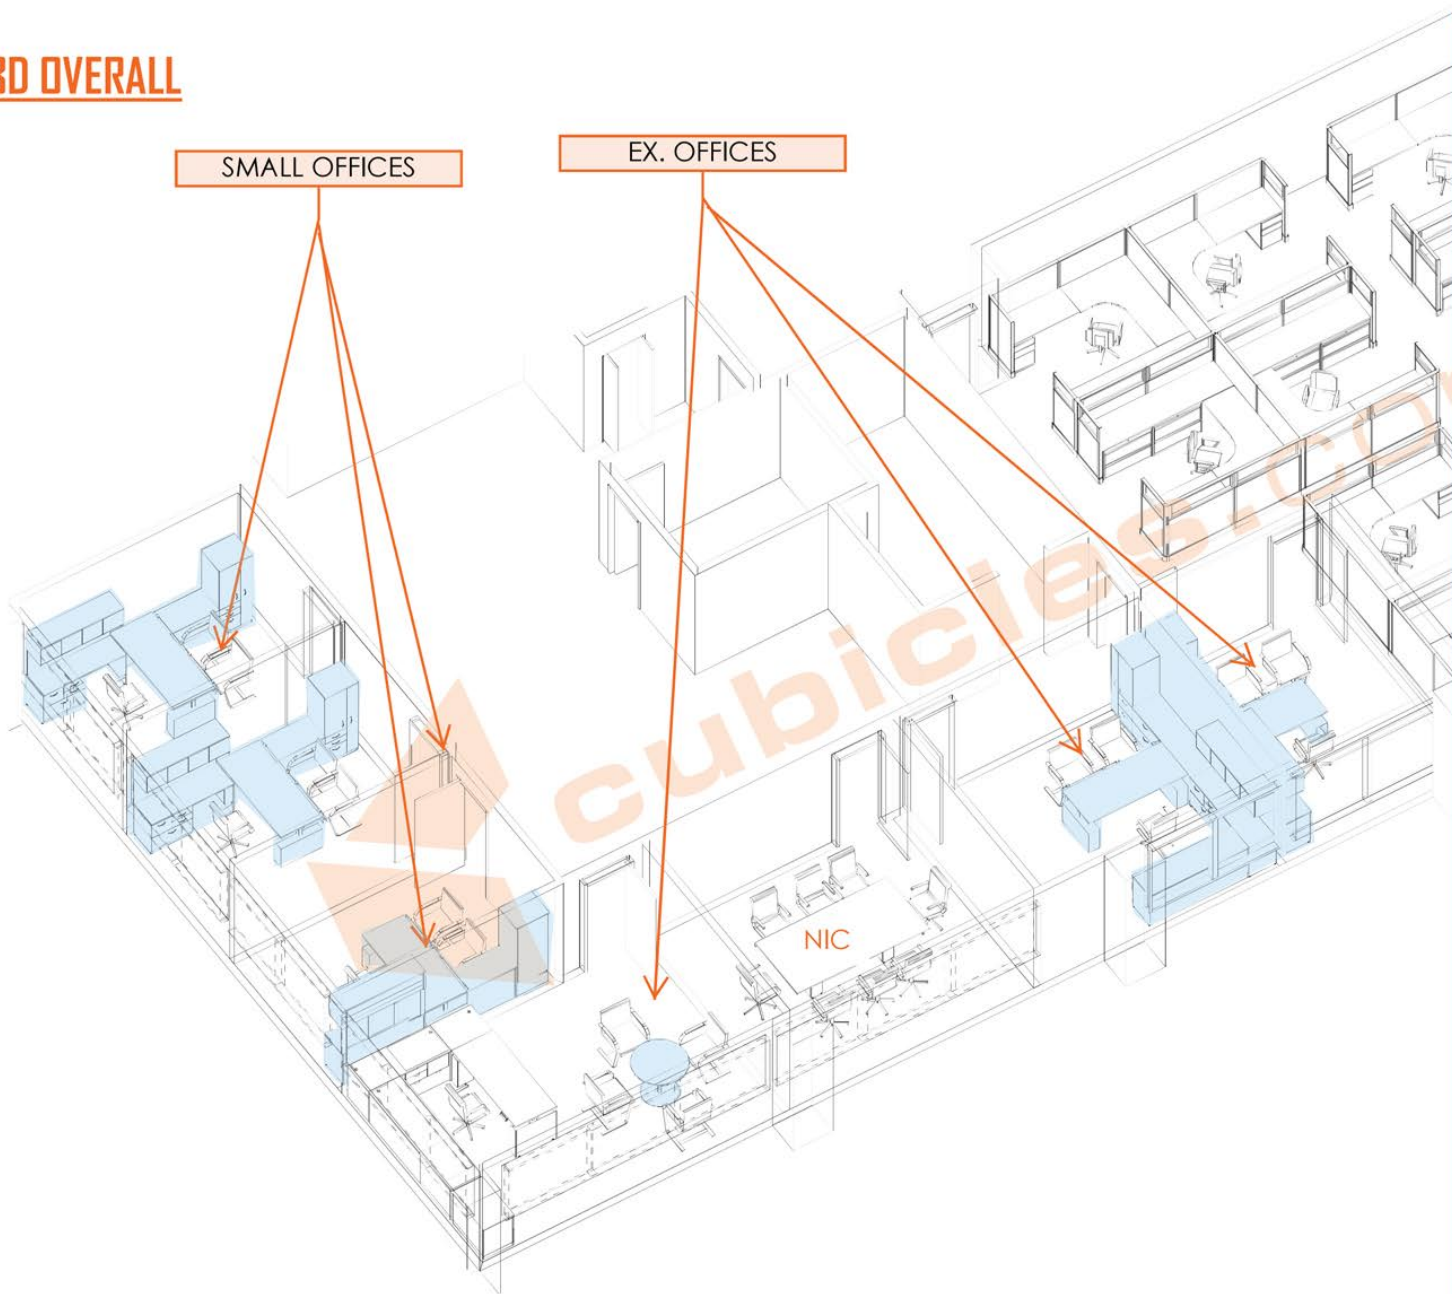

3D OVERALL

SMALL OFFICES

EX. OFFICES

PROJECT SCOPE - RECEIVE, DELIVER & INSTALL

SMALL OFFICES (LOGIFLEX LAMINATE):

- [4] 6'Wx7'6"D L-Shape Desk configurations with:
 - 72"x30" Sit-Stand desk
 - Mix storage unit
 - 60" Tack-board each
 - 60" Wall mounted OH w/ glass door
- [4] 36"W Two drawer lateral file cabinets
- [4] 66"H Wardrobe towers

EX OFFICES (LOGIFLEX LAMINATE):

- [1] 8'Dx7'8"W U-Shape Desk configurations with:
 - 72"x30" Sit-Stand desk
 - Mixed file cabinet
 - 36"W lateral file cabinet
 - 66"W Tack board
 - 66" Wall mounted OH w/ glass door
- [1] 66"H Wardrobe towers
- [1] 36"W 2 DRW pedestal
- [1] 36" Round Table

3D LAYOUT

3D LAYOUT

YOUR SELECTIONS

Sprite Linen | MT | Monticello Maple