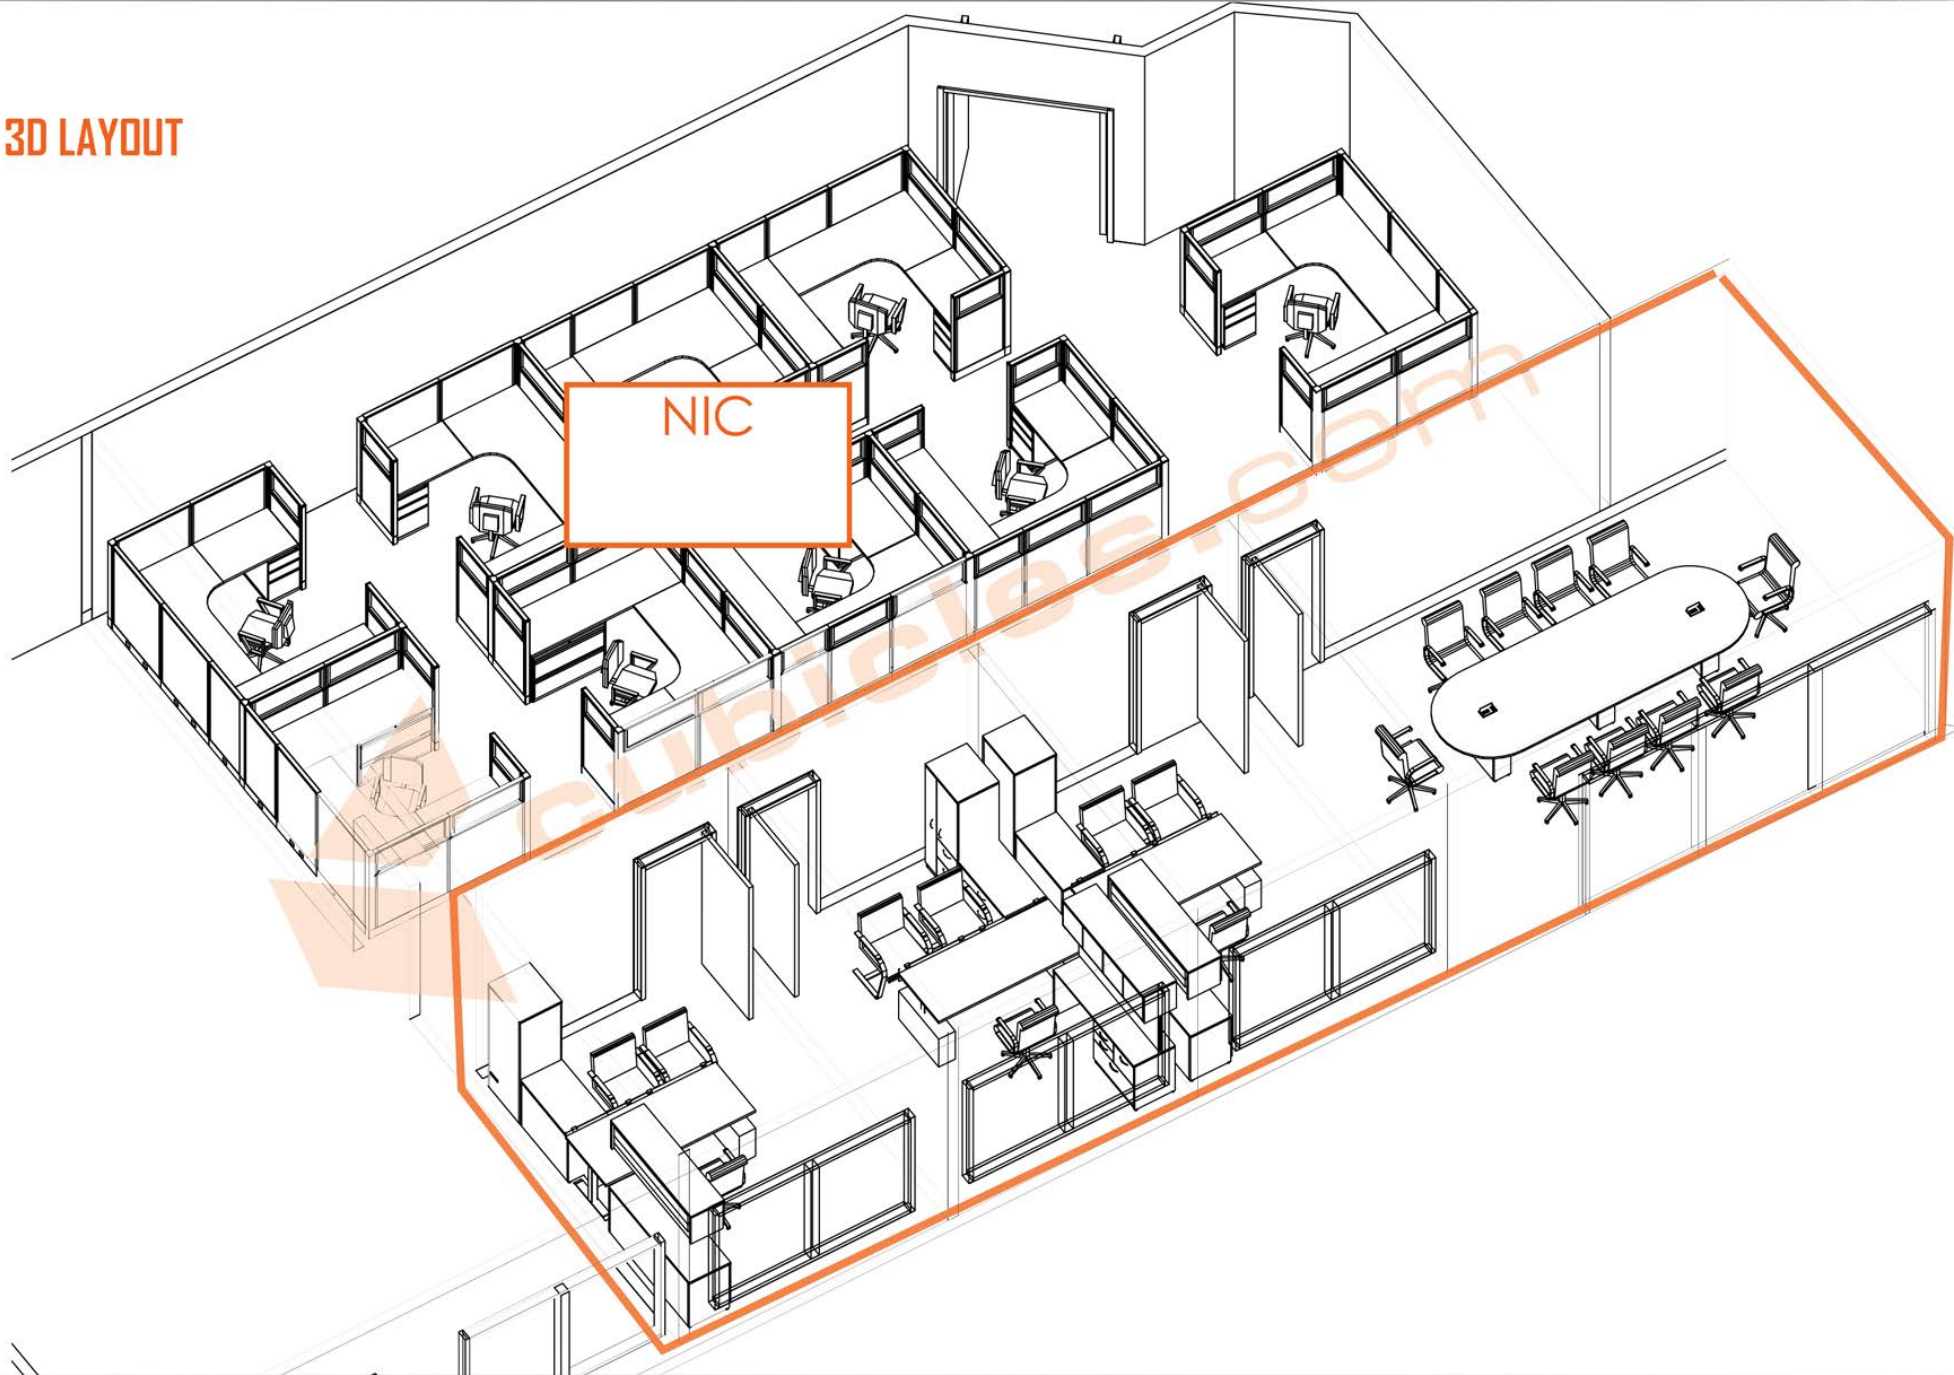

3D OVERALL

SMALL OFFICES

EX. OFFICES

PROJECT SCOPE - RECEIVE, DELIVER & INSTALL

SMALL OFFICES (LOGIFLEX LAMINATE):

- [4] 6'Wx7'6"D L-Shape Desk configurations with:
 - 72"x30" Sit-Stand desk
 - Mix storage unit
 - 60" Tack-board each
 - 60" Wall mounted OH w/ glass door
- [4] 36"W Two drawer lateral file cabinets
- [4] 66"H Wardrobe towers

EX OFFICES (LOGIFLEX LAMINATE):

- [1] 8'Dx7'8"W U-Shape Desk configurations with:
 - 72"x30" Sit-Stand desk
 - Mixed file cabinet
 - 36"W lateral file cabinet
 - 66"W Tack board
 - 66" Wall mounted OH w/ glass door
- [1] 66"H Wardrobe towers
- [1] 36"W 2 DRW pedestal
- [1] 36" Round Table

3D LAYOUT

3D LAYOUT

YOUR SELECTIONS

Sprite Linen | MT | Monticello Maple