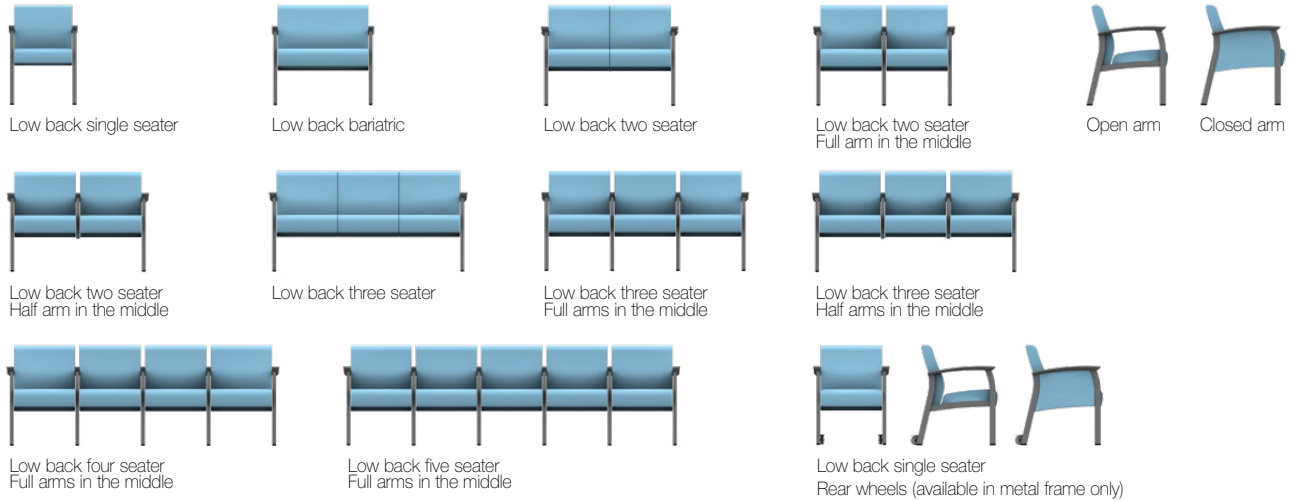

CuraForm has fit for everyone

Guest Seating