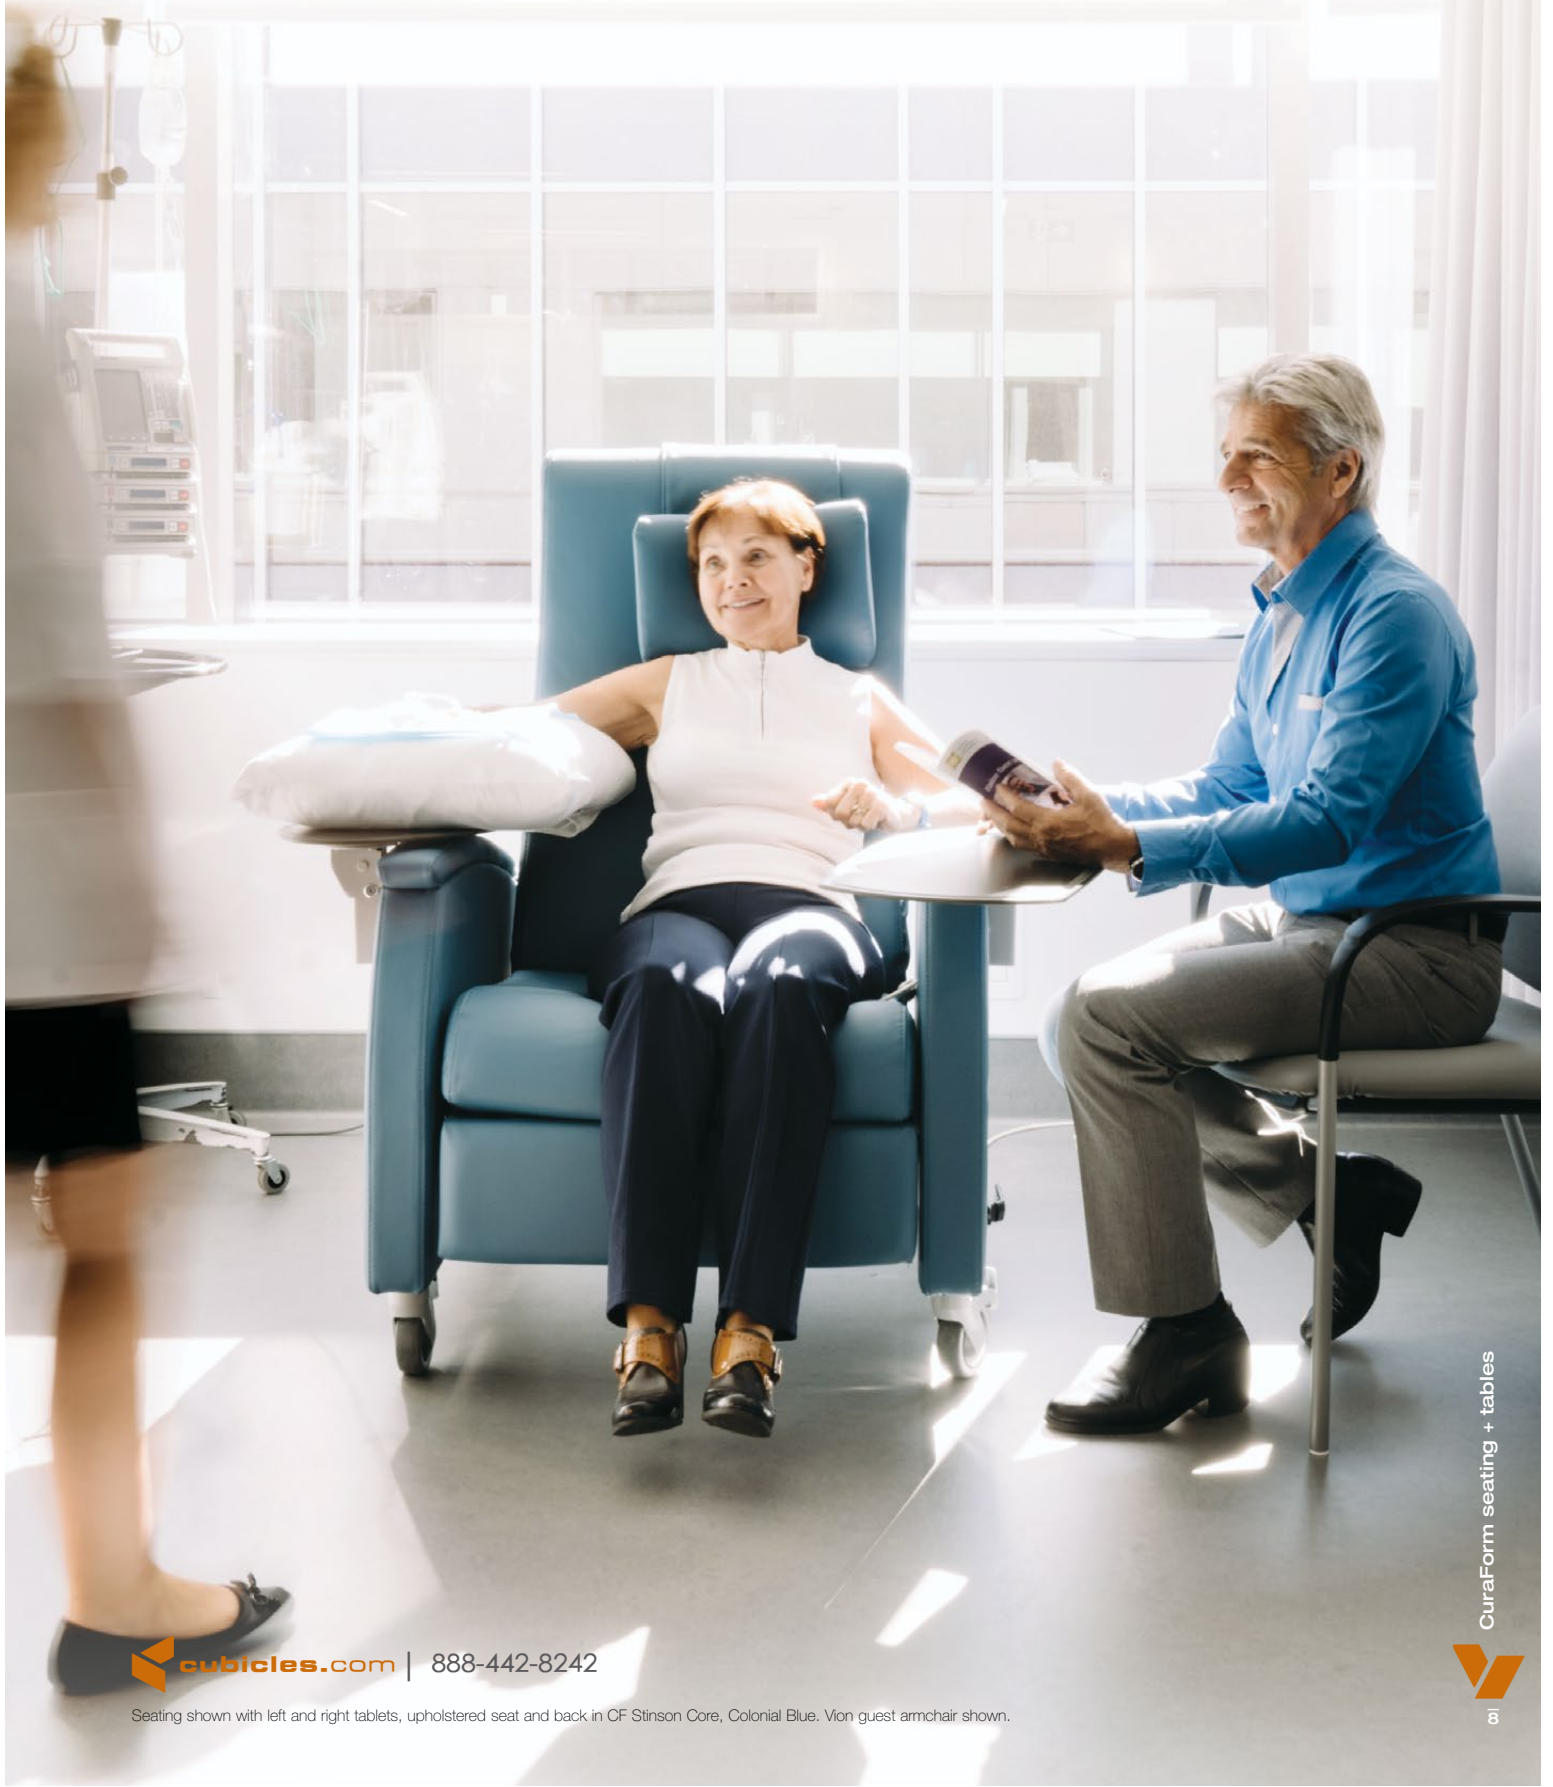

# Better housekeeping

Optional urethane armcaps provide a non-porous, durable surface that withstands hospital grade disinfectants and cleaners.

The metal mesh seat suspension provides superior support, and the best response for patient incontinence with no catch points for fluid or residue.

# Recline, effortlessly

Upright 30° / 762mm

Full recline 69<sup>3</sup>/<sub>4</sub>° / 1772mm

Better by design. CuraForm motion recliners follow the patient's intuitive response to reach for the arms when moving to a seated position. Additional ergonomic considerations include grip assist arms, built-in lumbar support, high density foam cushioning and waterfall edge seats to maintain circulation.