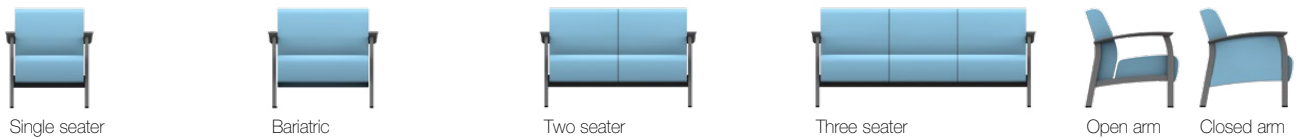

Lounge Seating