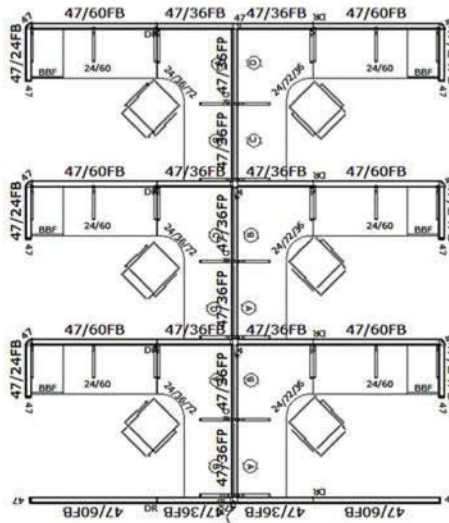

O₂TM Series Corporate Office Furniture

Available in Newly Remanufactured, Pre-Owned or Brand New!

3 In-Line

6 Pack

Size: 6' x 8' x 47"

1-888-442-8242

cubicles.com