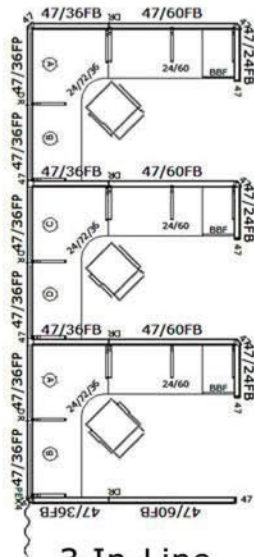

O₂TM Series Corporate Office Furniture

Available in Newly Remanufactured, Pre-Owned or Brand New!

3 In-Line

6 Pack

Size: 6' x 8' x 47"

1-888-442-8242

cubicles.com