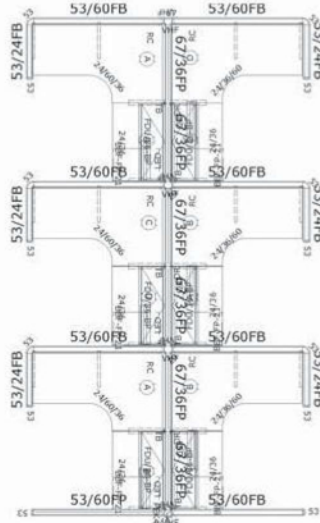

O₂TM Series Corporate Office Furniture

Available in Newly Remanufactured, Pre-Owned or Brand New!

3 In-Line

6 Pack

Size: 5' x 6' x 53/67"