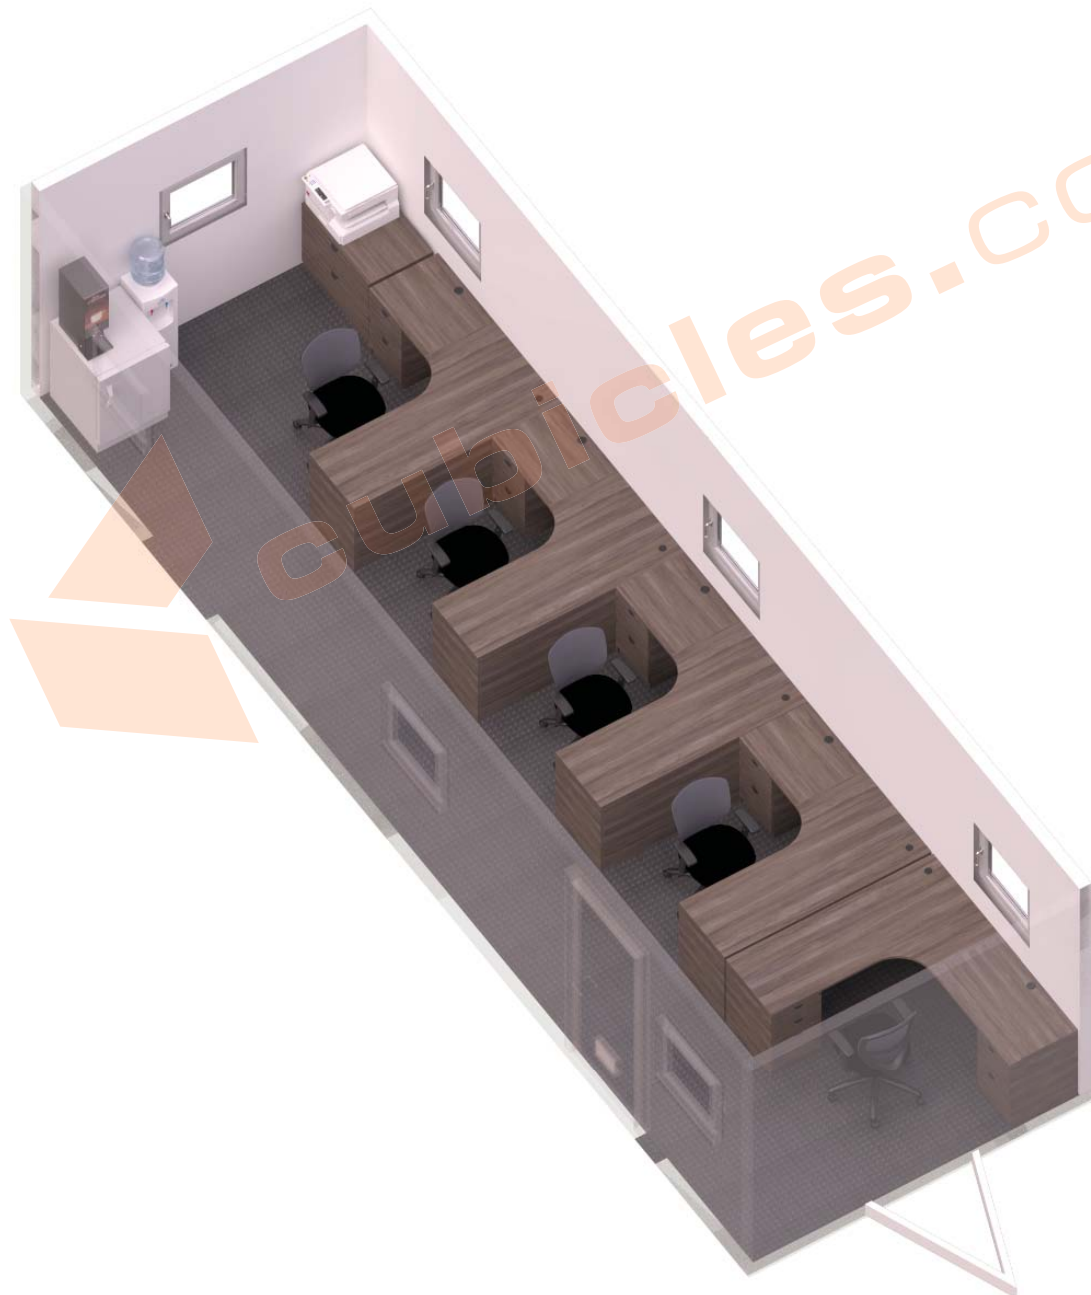

JOB SITE OFFICE TRAILER - BUSINESS TRAILER

OFFICE:

[4] 72X66 OFFICE L-DESKS WITH BBF & FF PED EACH

[1] 72X78 OFFICE L-DESKS WITH BBF & FF PED EACH

PRINT AREA:

[1] 36"W LATERAL FILE CABINET

SEATING:

[5] TASK CHAIRS

IMAGES FOR REFERENCE ONLY

☎ 888-442-8242

cubicles.com
we're so much more than cubicles