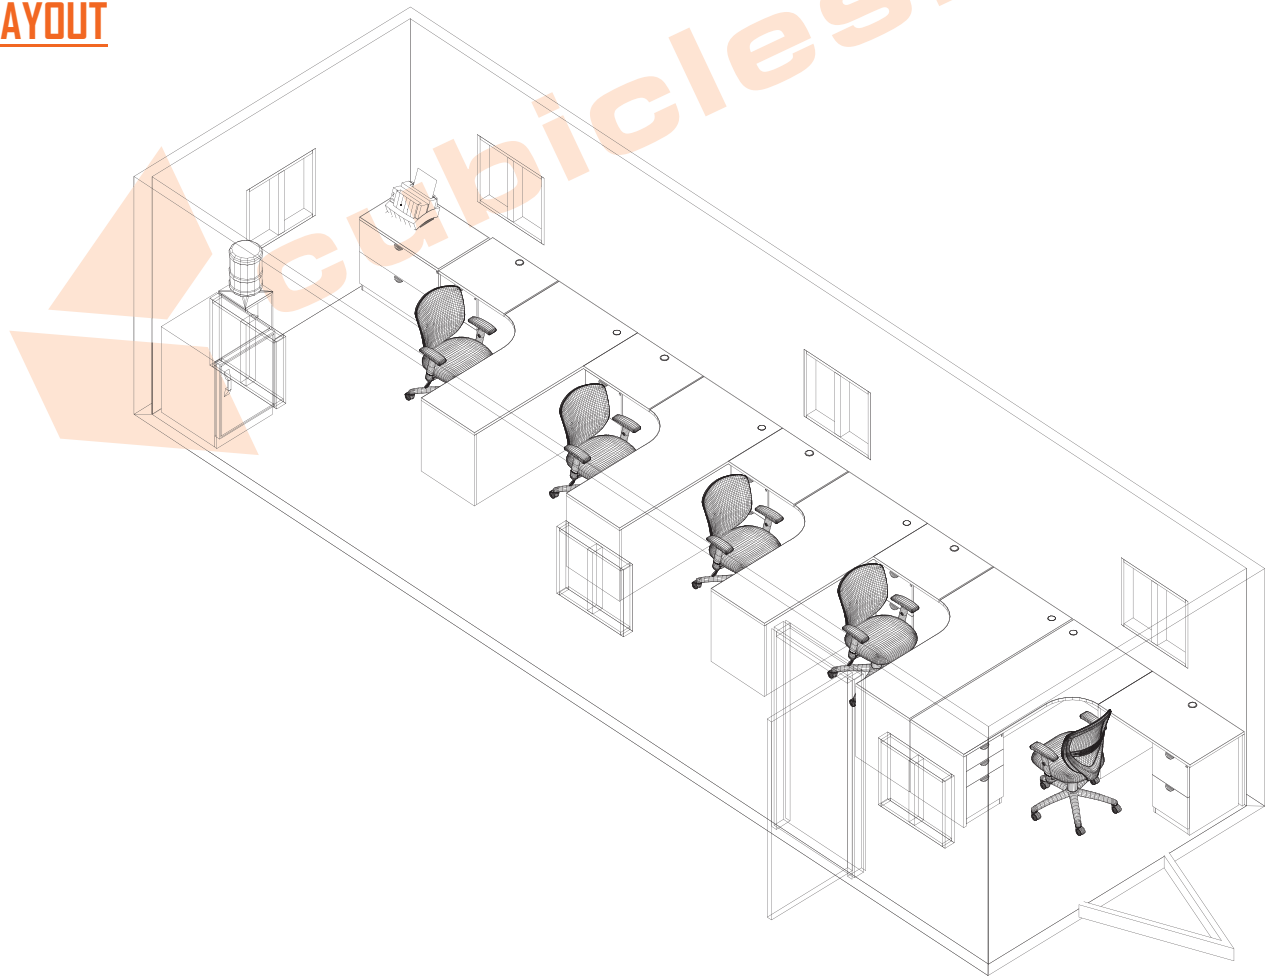

3D LAYOUT

IMAGES FOR REFERENCE ONLY