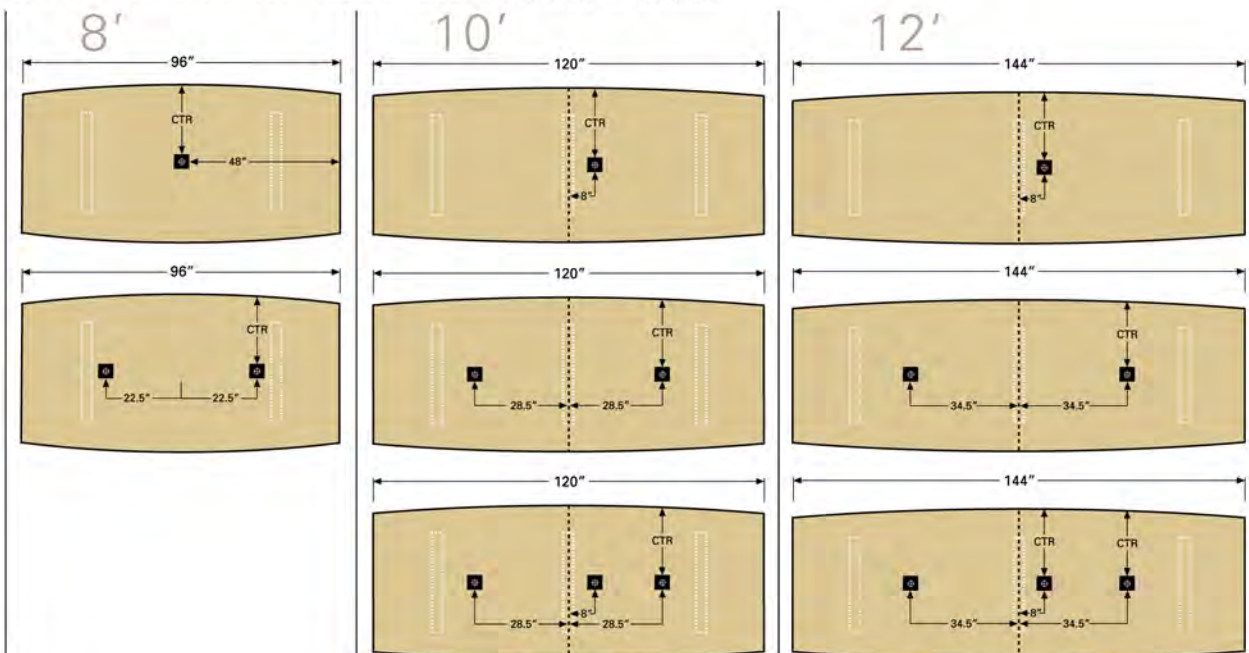

DATA PORT INSTALLATION LOCATIONS

BOAT SHAPED CONFERENCE TABLES *Does not apply to expandable tables.*