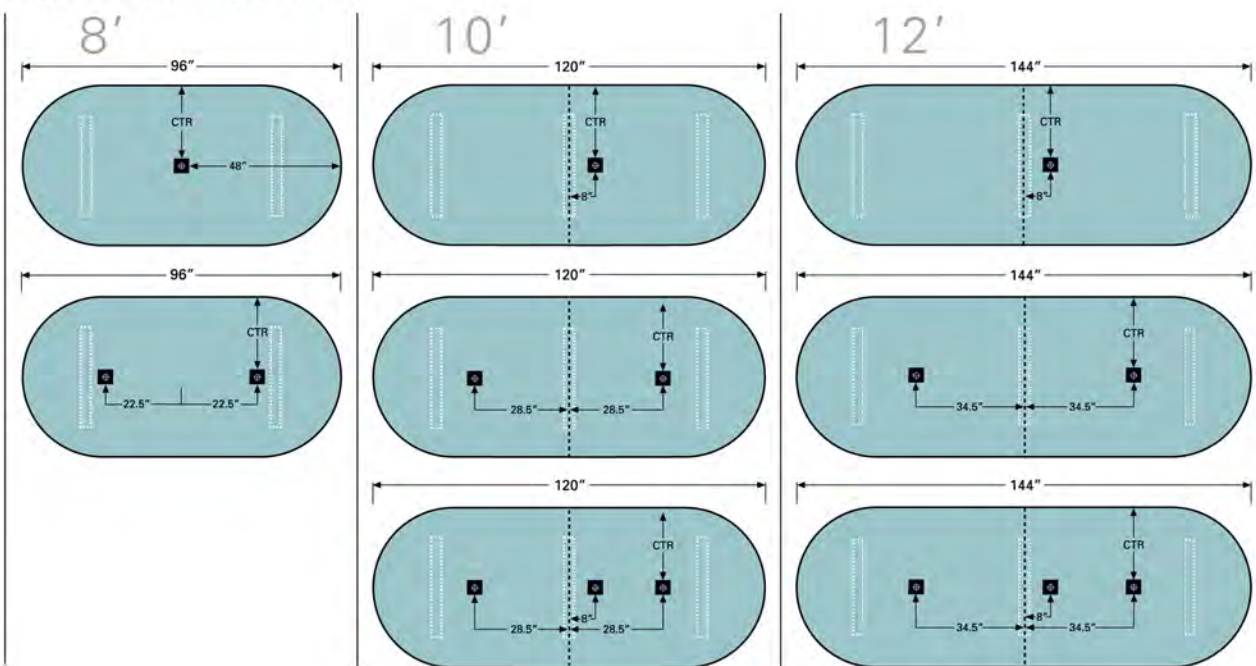

DATA PORT INSTALLATION LOCATIONS

BOAT SHAPED CONFERENCE TABLES *Does not apply to expandable tables.*

CONFERENCE ROOM

COLLECTIONS

DATA PORT INSTALLATION LOCATIONS (Continued)

RECTANGULAR CONFERENCE TABLES

16

RACETRACK CONFERENCE TABLES

PRESENTATION BOARDS

VENEER PRESENTATION BOARD

0000-650

OPEN: W96 D2 H49
CLOSED: W48 D2 H49

- Thermally fused melamine Mahogany finish coordinates with 7350 Governors.
- Features authentic poly-vinyl marker board to inhibit marker shadows and a tack board on the interior of each door.