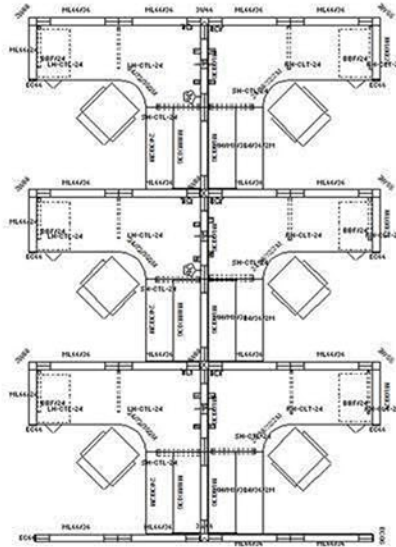

Matrix Cubicle Systems

1-888-442-8242

3 In-Line

6 Pack

Size: 6' x 6' x 66"

 cubicles.com