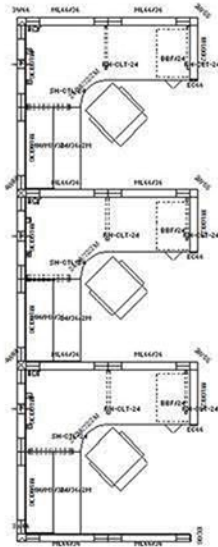

Matrix Cubicle Systems

1-888-442-8242

3 In-Line

6 Pack

Size: 6' x 6' x 66"

 cubicles.com