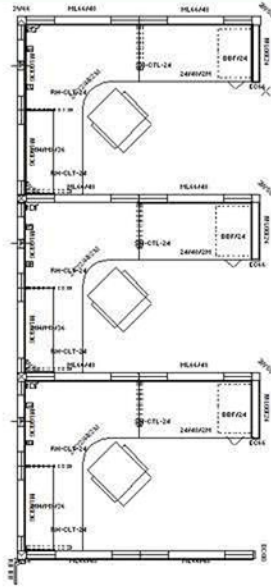

Matrix Cubicle Systems

1-888-442-8242

3 In-Line

6 Pack

Size: 6' x 8' x 66"

 cubicles.com