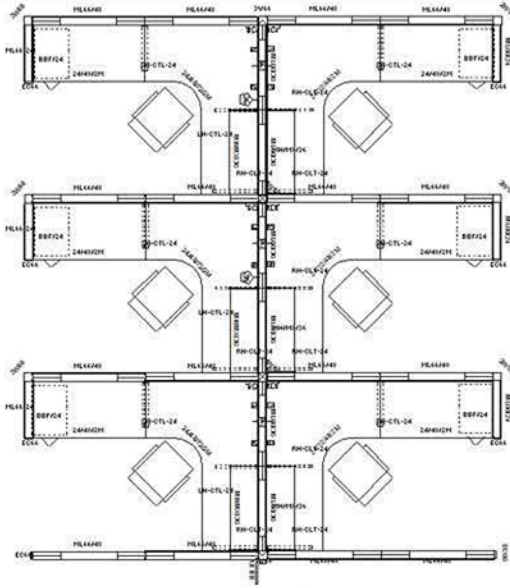

Matrix Cubicle Systems

1-888-442-8242

3 In-Line

6 Pack

Size: 6' x 8' x 66"

 cubicles.com