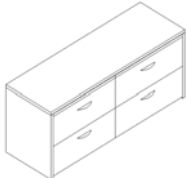

Bow Front
I-CDBF-7242

Straight Front
I-CD-7236
I-CD-6630

D Top w/ Modesty
I-CDB-7236
I-CDB-6630

Credenza Shell
I-CC-7224
I-CC-6624

Bridge
I-CB-48
I-CB-42

Universal Return
I-CRU-4824
I-CRU-4224

Buffet Credenza
I-CCB-722436
I-CSC-3528-TS
I-CSC-3528-TS

Storage Credenza 1
I-CC-7224
I-CLF-2-35-TS
I-CLF-2-35-TS

Storage Credenza 3
I-CC-7224
I-CSC-3528-TS
I-CSC-3528-TS

BBF Pedestal
I-CP-BBF

FF Pedestal
I-CP-FF

Mobile Pedestal
I-CP-FF-M
I-CP-BBF-M

Lateral File, w/o Top
I-CLF-2-35-TS
(22" deep)

Lateral File
I-CLF-2-36
(24" deep)

Combo File w/o Top
I-CCLF-2-35-TS
(22" deep)

Combo File
I-CCLF-2-36
(24" deep)

Storage Cabinet
I-CSC-3671
I-CSC-3630
I-CSC-3528-TS
(3 shelves)

Wardrobe Cabinet
I-CWC-3671
Left side: coat rack w/ lower shelf
Right side: 3 shelves