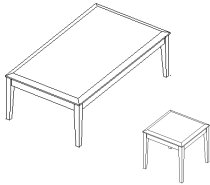

Round Table w/ Panel Base
I-CCT-42R
I-CCT-48R

Round Table w/ Drum Base
I-CCT-42R-D
I-CCT-48R-D

R/T Table w/ Panel Base
I-CCT-72 (36" w)
I-CCT-96 (44" w)
I-CCT-120 (44" w)
I-CCT-144 (48" w)

R/T Table w/ Drum Base
I-CCT-72-D (36" w)
I-CCT-96-D (44" w)
I-CCT-120-D* (44" w)
I-CCT-144-D* (48" w)

* conference tables over 120" have a center panel / drum.
drum Base tables have half-drums at the ends w/ a full drum in the center

Presentation Board
I-CPB-4848

Pencil Drawer
I-CPD-21

Hutch w/ Doors
I-CH-7142
I-CH-6542
Tackboard options
Glass door kits with wood
or aluminum frame avail-
able

36" Hutch Book Case
I-CH-3642
36" Hutch w/ Doors (add)
I-CH-3642-D
Add for door kit:
I-CH-3642-WD (wood)
I-CH-3642-GD (glass)

Overhead Storage
with storage slots
(matches hutch)
37" & 48" wide
I-COH-37
I-COH-48

Book Cases
I-CBC-3271
I-CBC-3244
I-CBC-3229

Coffee Table
24 x 48
I-CST-4824
Side Table
24 x 24
I-CST-2424

Round Side table
w/ frosted glass
E-CST-21R

Oval Coffee Table
w/ frosted glass
E-CST-42O

Work Surfaces
24" and 30" widths
60" and 72" lengths
IWS-2460
IWS-3060
IWS-2472
IWS-3072