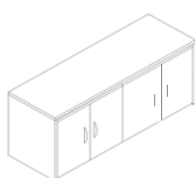

Bow Front
I-CDBF-7242

Straight Front
I-CD-7236
I-CD-6630

D Top w/ Modesty
I-CDB-7236
I-CDB-6630

Credenza Shell
I-CC-7224
I-CC-6624

Bridge
I-CB-48
I-CB-42

Universal Return
I-CRU-4824
I-CRU-4224

Buffet Credenza
I-CCB-722436
I-CSC-3528-TS
I-CSC-3528-TS

Storage Credenza 1
I-CC-7224
I-CLF-2-35-TS
I-CLF-2-35-TS

Storage Credenza 3
I-CC-7224
I-CSC-3528-TS
I-CSC-3528-TS

BBF Pedestal
I-CP-BBF

FF Pedestal
I-CP-FF

Mobile Pedestal
I-CP-FF-M
I-CP-BBF-M

Lateral File, w/o Top
I-CLF-2-35-TS
(22" deep)

Lateral File
I-CLF-2-36
(24" deep)

Combo File w/o Top
I-CCLF-2-35-TS
(22" deep)

Combo File
I-CCLF-2-36
(24" deep)

Storage Cabinet
I-CSC-3671
I-CSC-3630
I-CSC-3528-TS
(3 shelves)

Wardrobe Cabinet
I-CWC-3671
Left side: coat rack w/ lower shelf
Right side: 3 shelves