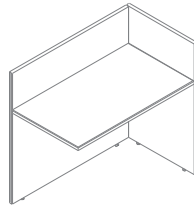

36" Hutch Book Case
I-CH-3642
36" Hutch w/ Doors (add)
I-CH-3642-D
Add for door kit:
I-CH-3642-WD (wood)
I-CH-3642-GD (glass)

Overhead Storage
with storage slots
(matches hutch)
37" & 48" wide
I-COH-37
I-COH-48

Book Cases
I-CBC-3271
I-CBC-3244
I-CBC-3229

Coffee Table
24 x 48
I-CST-4824
Side Table
24 x 24
I-CST-2424

Round Side table
w/ frosted glass
E-CST-21R

Oval Coffee Table
w/ frosted glass
E-CST-42O

Work Surfaces
24" and 30" widths
60" and 72" lengths
IWS-2460
IWS-3060
IWS-2472
IWS-3072

File-Top Work Surfaces
60", 72", and 84" Lengths
IWS-1860
IWS-1872
IWS-1884

Reception Desk Shell
72 x 36
I-CDR-7236

Reception Desk Shell
96 x 36
I-CDR-9636
*Create a U-Shape
w/ (2) 42" Returns

Reception Return
I-CRR-4224