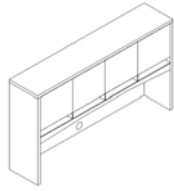

Lateral File
I-CLF-2-36
(24" deep)

Combo File w/o Top
I-CCLF-2-35-TS
(22" deep)

Combo File
I-CCLF-2-36
(24" deep)

Storage Cabinet
I-CSC-3671
I-CSC-3630
I-CSC-3528-TS
(3 shelves)

Wardrobe Cabinet
I-CWC-3671
Left side: coat rack w/ lower shelf
Right side: 3 shelves

Round Table w/ Panel Base
I-CCT-42R
I-CCT-48R

Round Table w/ Drum Base
I-CCT-42R-D
I-CCT-48R-D

R/T Table w/ Panel Base
I-CCT-72 (36" w)
I-CCT-96 (44" w)
I-CCT-120 (44" w)
I-CCT-144 (48" w)

R/T Table w/ Drum Base
I-CCT-72-D (36" w)
I-CCT-96-D (44" w)
I-CCT-120-D* (44" w)
I-CCT-144-D* (48" w)

* conference tables over 120" have a center panel / drum.
drum Base tables have half-drums at the ends w/ a full drum in the center

Presentation Board
I-CPB-4848

Pencil Drawer
I-CPD-21

Hutch w/ Doors
I-CH-7142
I-CH-6542
Tackboard options
Glass door kits with wood
or aluminum frame avail-
able

36" Hutch Book Case
I-CH-3642
36" Hutch w/ Doors (add)
I-CH-3642-D
Add for door kit:
I-CH-3642-WD (wood)
I-CH-3642-GD (glass)

Overhead Storage
with storage slots
(matches hutch)
37" & 48" wide
I-COH-37
I-COH-48