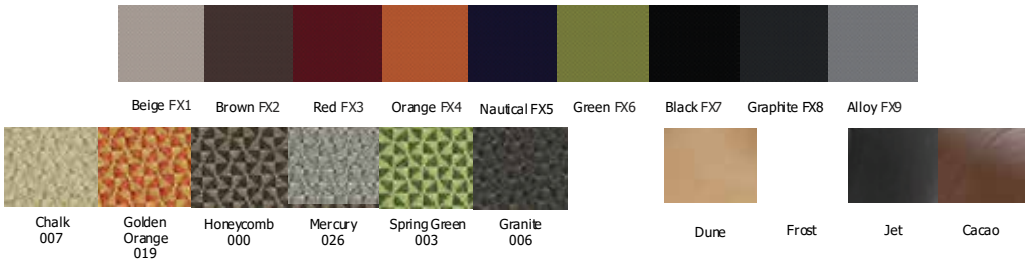

Activ™

Your Office Will Never Be The Same!

888.442.8242

Serving the Nation: NY | Boston | Atlanta | Miami | Tampa | Washington DC | Virginia | Philadelphia | Denver | San Diego | Dallas | Houston | Los Angeles | Chicago