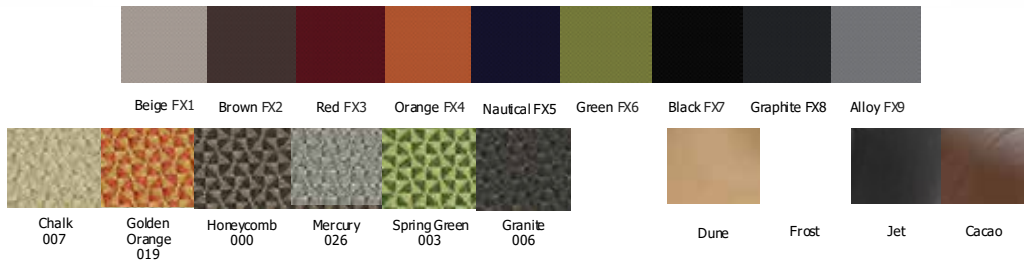

Pogo

Your Office Will Never Be The Same!

888.442.8242