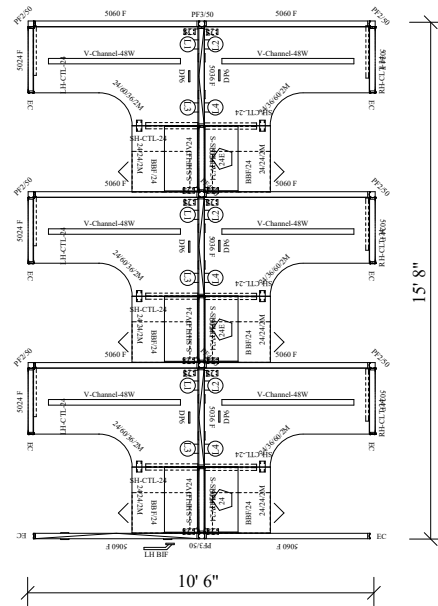

Divi Modular Workstations

by AIS Furniture

1-888-442-8242

6 Pack

Non-Powered

Powered

$1,302

$1,446

Size : 5' x 5' x 50"

Prices are per position based on the above layout and are for **estimating only**. Actual cost will vary by configuration, components & quantity. Delivery & Installation are available at additional cost. Seating is NOT included in above estimates.

Typical Lead time: 2-5 Weeks. Please contact us with your space dimensions for free space planning and an exact quote. **Deeper discounts on this system are available for quantities greater than 25 cubicles.** Other systems and pre-owned options available upon request.