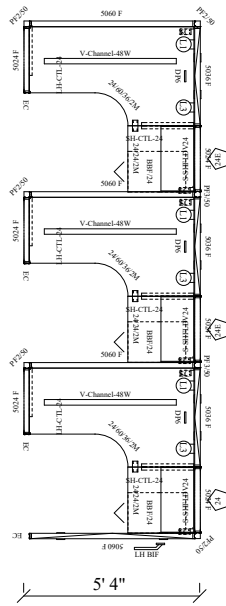

Divi Modular Workstations

by AIS Furniture

1-888-442-8242

3 In-Line