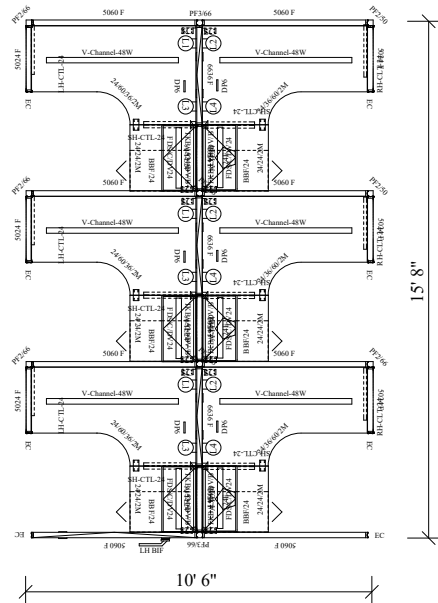

Divi Modular Workstations

by AIS Furniture

1-888-442-8242

6 Pack

Non-Powered

Powered

$1,468

$1,684

Size : 5' x 5' x 50/66"

Prices are per position based on the above layout and are for **estimating only**. Actual cost will vary by configuration, components & quantity. Delivery & Installation are available at additional cost. Seating is NOT included in above estimates.

Typical Lead time: 2-5 Weeks. Please contact us with your space dimensions for free space planning and an exact quote. **Deeper discounts on this system are available for quantities greater than 25 cubicles.** Other systems and pre-owned options available upon request.

cubicles.com