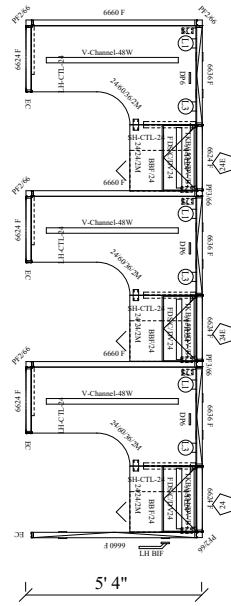

Divi Modular Workstations

by AIS Furniture

1-888-442-8242

3 In-Line