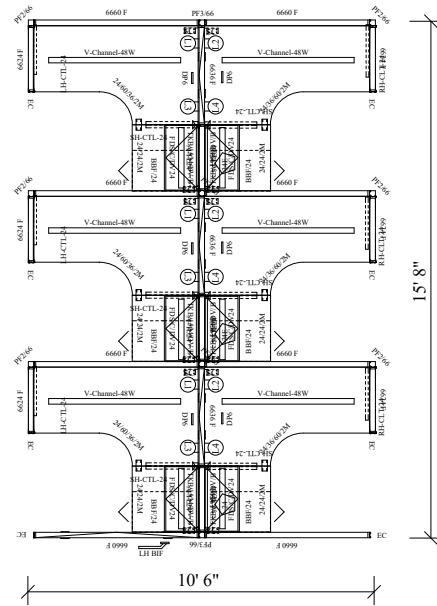

Divi Modular Workstations

by AIS Furniture

1-888-442-8242

6 Pack

Non-Powered

Powered

$1,523

$1,740

Size : 5' x 5' x 66"

Prices are per position based on the above layout and are for **estimating only**. Actual cost will vary by configuration, components & quantity. Delivery & Installation are available at additional cost. Seating is NOT included in above estimates. Typical Lead time: 2-5 Weeks. Please contact us with your space dimensions for free space planning and an exact quote. **Deeper discounts on this system are available for quantities greater than 25 cubicles.** Other systems and pre-owned options available upon request.