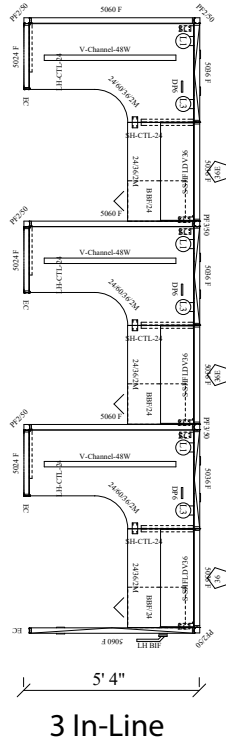

Divi Modular Workstations

by AIS Furniture

1-888-442-8242

Non-Powered

Powered

\$1,349

\$1,492

Size : 5' x 6' x 50"

Prices are per position based on the above layout and are for *estimating only*. Actual cost will vary by configuration, components & quantity. Delivery & Installation are available at additional cost. Seating is NOT included in above estimates.