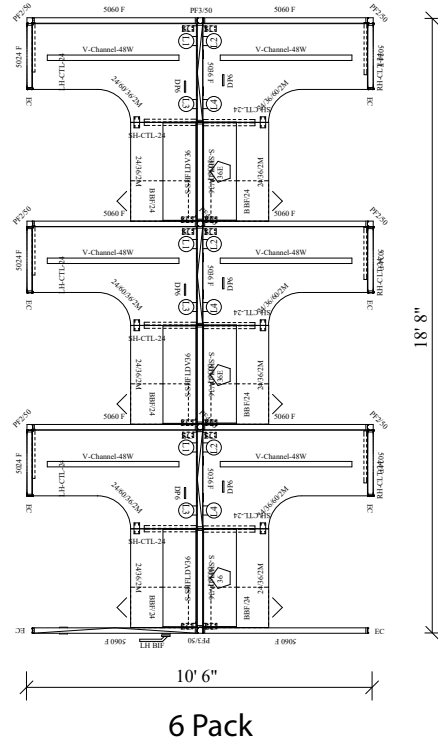

Divi Modular Workstations

by AIS Furniture

1-888-442-8242

Non-Powered

Powered

$1,349

$1,492

Size : 5' x 6' x 50"

Prices are per position based on the above layout and are for *estimating only*. Actual cost will vary by configuration, components & quantity. Delivery & Installation are available at additional cost. Seating is NOT included in above estimates.

Typical Lead time: 2-5 Weeks. Please contact us with your space dimensions for free space planning and an exact quote. **Deeper discounts on this system are available for quantities greater than 25 cubicles.** Other systems and pre-owned options available upon request.

cubicles.com