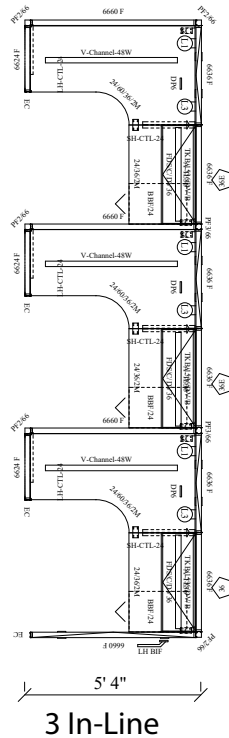

Divi Modular Workstations

by AIS Furniture

1-888-442-8242

Non-Powered

Powered

\$1,575

\$1,799

Size : 5' x 6' x 66"

Prices are per position based on the above layout and are for **estimating only**. Actual cost will vary by configuration, components & quantity. Delivery & Installation are available at additional cost. Seating is NOT included in above estimates.