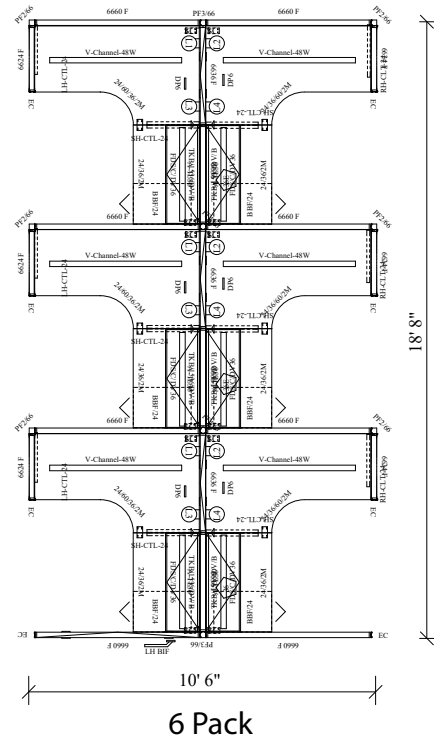

Divi Modular Workstations

by AIS Furniture

1-888-442-8242

Non-Powered

Powered

$1,575

$1,799

Size : 5' x 6' x 66"

Prices are per position based on the above layout and are for **estimating only**. Actual cost will vary by configuration, components & quantity. Delivery & Installation are available at additional cost. Seating is NOT included in above estimates.

Typical Lead time: 2-5 Weeks. Please contact us with your space dimensions for free space planning and an exact quote. **Deeper discounts on this system are available for quantities greater than 25 cubicles.** Other systems and pre-owned options available upon request.

cubicles.com