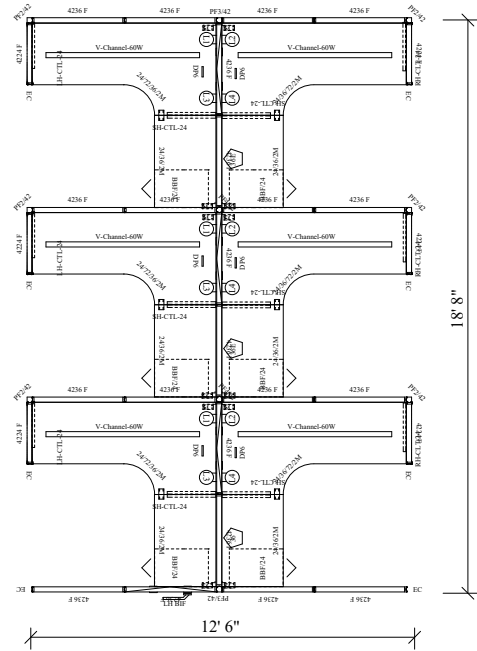

Divi Modular Workstations

by AIS Furniture

1-888-442-8242

6 Pack

Non-Powered

Powered

$1,398

$1,547

Size : 6' x 6' x 42"

Prices are per position based on the above layout and are for **estimating only**. Actual cost will vary by configuration, components & quantity. Delivery & Installation are available at additional cost. Seating is NOT included in above estimates.

Typical Lead time: 2-5 Weeks. Please contact us with your space dimensions for free space planning and an exact quote. **Deeper discounts on this system are available for quantities greater than 25 cubicles.** Other systems and pre-owned options available upon request.