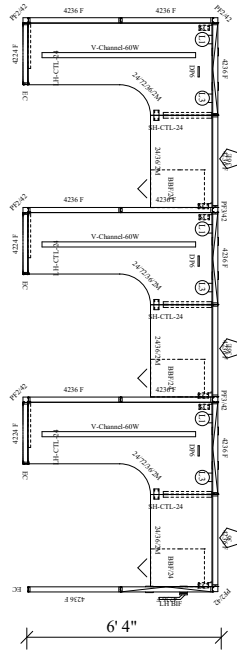

Divi Modular Workstations

by AIS Furniture

1-888-442-8242

3 In-Line