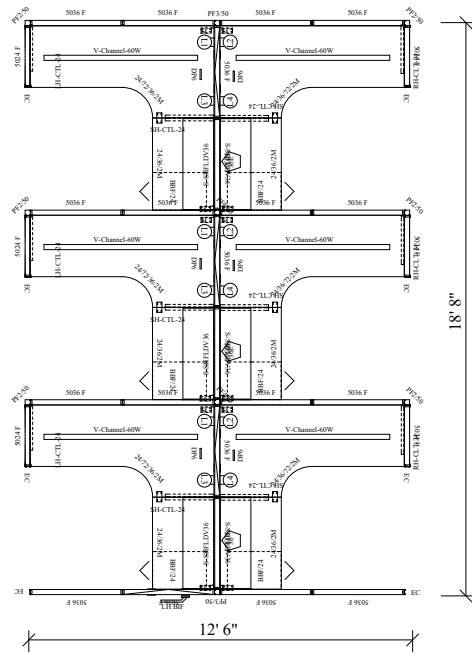

Divi Modular Workstations

by AIS Furniture

1-888-442-8242

6 Pack

Non-Powered

Powered

$1,541

$1,690

Size : 6' x 6' x 50"

Prices are per position based on the above layout and are for **estimating only**. Actual cost will vary by configuration, components & quantity. Delivery & Installation are available at additional cost. Seating is NOT included in above estimates.

Typical Lead time: 2-5 Weeks. Please contact us with your space dimensions for free space planning and an exact quote. **Deeper discounts on this system are available for quantities greater than 25 cubicles.** Other systems and pre-owned options available upon request.

cubicles.com