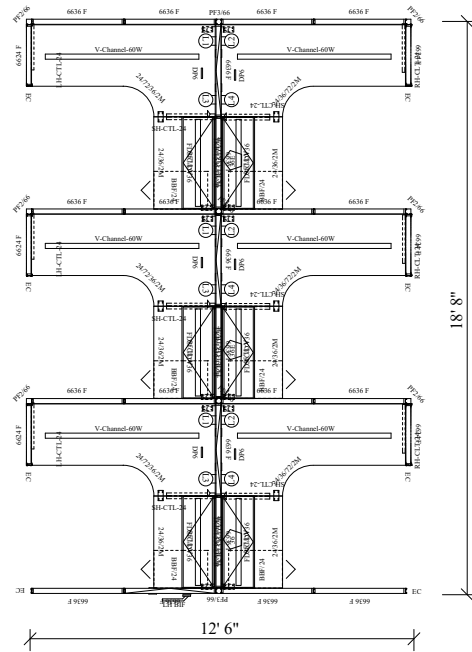

Divi Modular Workstations

by AIS Furniture

1-888-442-8242

6 Pack

Non-Powered

Powered

$1,793

$2,017

Size : 6' x 6' x 66"

Prices are per position based on the above layout and are for **estimating only**. Actual cost will vary by configuration, components & quantity. Delivery & Installation are available at additional cost. Seating is NOT included in above estimates.

Typical Lead time: 2-5 Weeks. Please contact us with your space dimensions for free space planning and an exact quote. **Deeper discounts on this system are available for quantities greater than 25 cubicles.** Other systems and pre-owned options available upon request.

cubicles.com