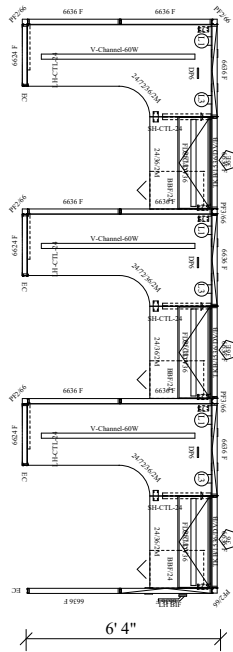

Divi Modular Workstations

by AIS Furniture

1-888-442-8242

3 In-Line