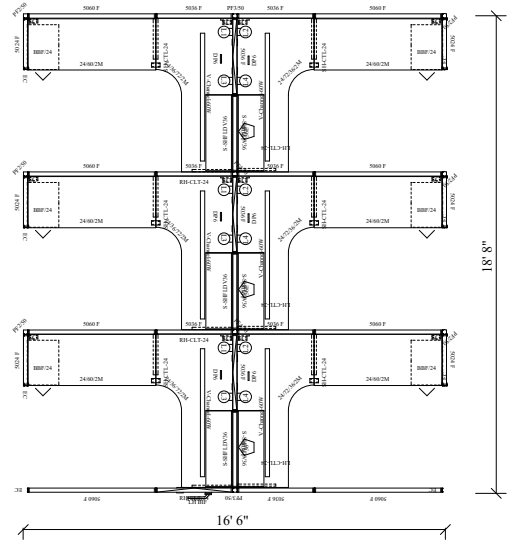

Divi Modular Workstations

by AIS Furniture

1-888-442-8242

3 In-Line

6 Pack

Non-Powered

Powered

Size : 6' x 8' x 50"

\$1,663

\$1,812

Prices are per position based on the above layout and are for **estimating only**. Actual cost will vary by configuration, components & quantity. Delivery & Installation are available at additional cost. Seating is NOT included in above estimates.