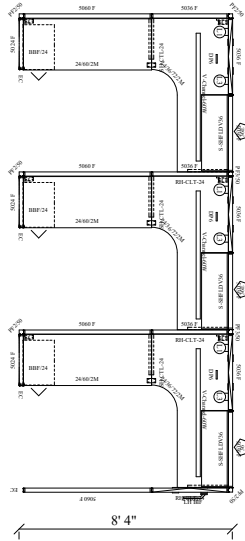

Divi Modular Workstations

by AIS Furniture

1-888-442-8242

3 In-Line

6 Pack

Non-Powered

Powered

Size : 6' x 8' x 50"

\$1,663

\$1,812

Prices are per position based on the above layout and are for **estimating only**. Actual cost will vary by configuration, components & quantity. Delivery & Installation are available at additional cost. Seating is NOT included in above estimates.