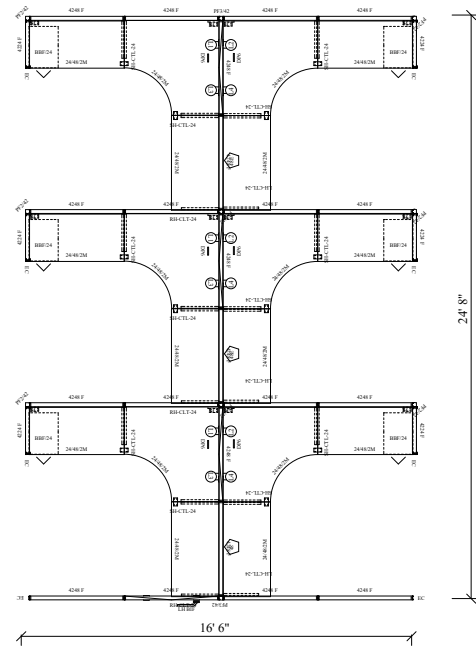

Divi Modular Workstations

by AIS Furniture

1-888-442-8242

3 In-Line

6 Pack

Non-Powered

Powered

Size : 8' x 8' x 42"

\$1,520

\$1,674

Prices are per position based on the above layout and are for **estimating only**. Actual cost will vary by configuration, components & quantity. Delivery & Installation are available at additional cost. Seating is NOT included in above estimates.