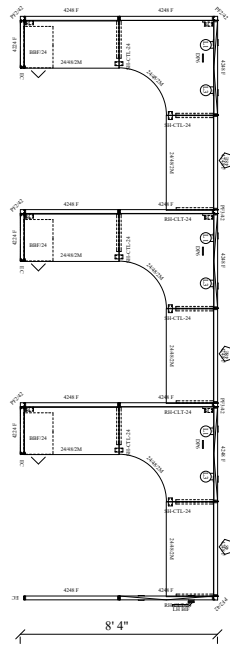

Divi Modular Workstations

by AIS Furniture

1-888-442-8242

3 In-Line

6 Pack

Non-Powered

Powered

Size : 8' x 8' x 42"

\$1,520

\$1,674

Prices are per position based on the above layout and are for **estimating only**. Actual cost will vary by configuration, components & quantity. Delivery & Installation are available at additional cost. Seating is NOT included in above estimates.