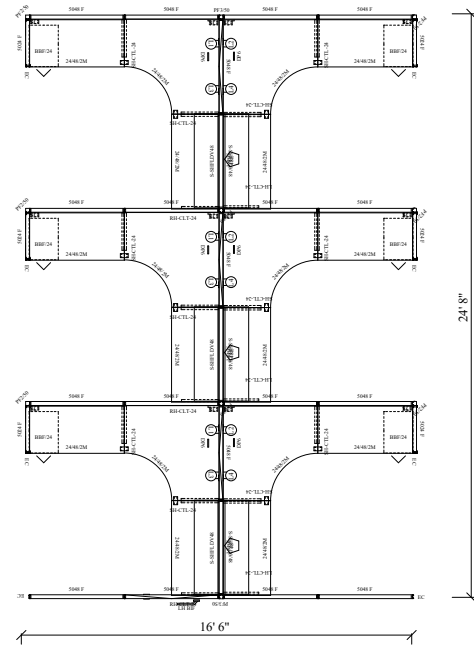

Divi Modular Workstations

by AIS Furniture

1-888-442-8242

6 Pack

Non-Powered

$1,719

Powered

$1,872

Size : 8' x 8' x 50"

Prices are per position based on the above layout and are for **estimating only**. Actual cost will vary by configuration, components & quantity. Delivery & Installation are available at additional cost. Seating is NOT included in above estimates.

Typical Lead time: 2-5 Weeks. Please contact us with your space dimensions for free space planning and an exact quote. **Deeper discounts on this system are available for quantities greater than 25 cubicles.** Other systems and pre-owned options available upon request.

cubicles.com