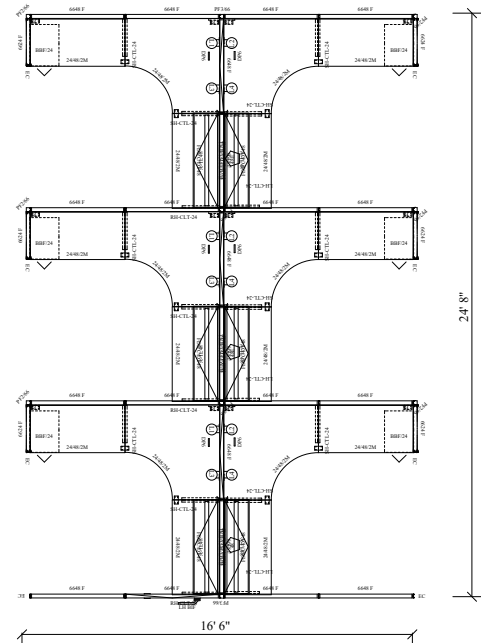

Divi Modular Workstations

by AIS Furniture

1-888-442-8242

6 Pack

Non-Powered

Powered

$1,980

$2,212

Size : 8' x 8' x 66"

Prices are per position based on the above layout and are for **estimating only**. Actual cost will vary by configuration, components & quantity. Delivery & Installation are available at additional cost. Seating is NOT included in above estimates.

Typical Lead time: 2-5 Weeks. Please contact us with your space dimensions for free space planning and an exact quote. **Deeper discounts on this system are available for quantities greater than 25 cubicles.** Other systems and pre-owned options available upon request.

cubicles.com