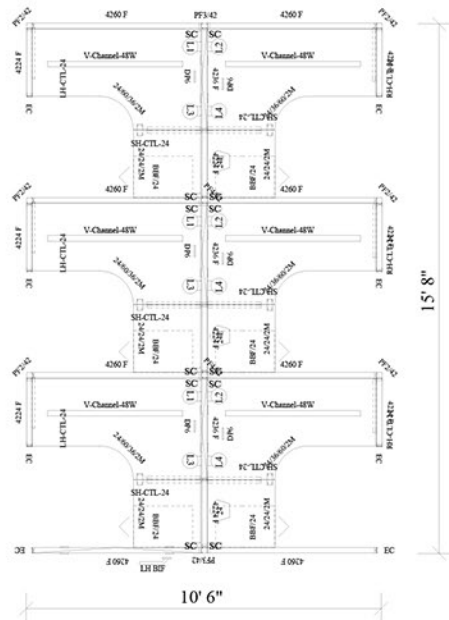

Divi Modular Workstations

by AIS Furniture

1-888-442-8242

3 In-Line

6 Pack

Size: 5' x 5' x 42"