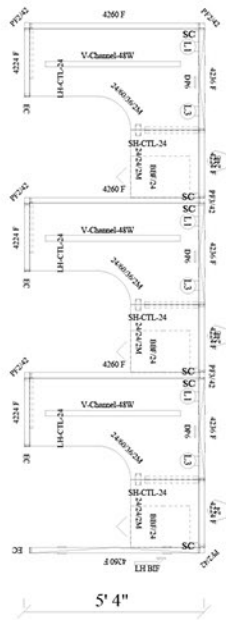

Divi Modular Workstations

by AIS Furniture

1-888-442-8242

3 In-Line

6 Pack

Size: 5' x 5' x 42"