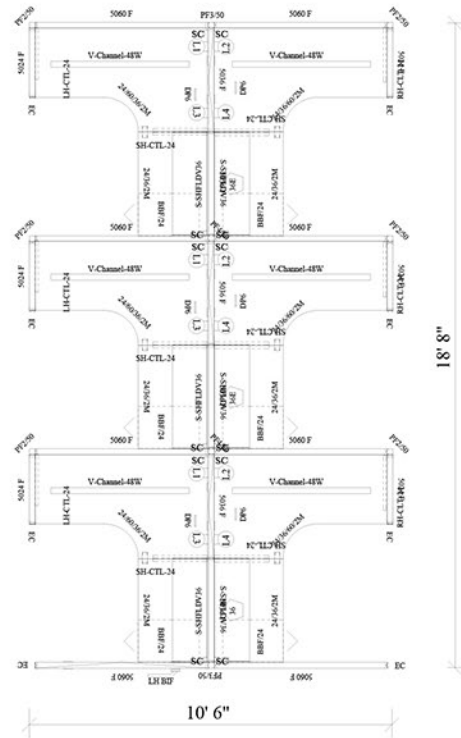

# Divi Modular Workstations

by AIS Furniture

3 In-Line

6 Pack

Size: 5' x 6' x 50"

1-888-442-8242

cubicles.com