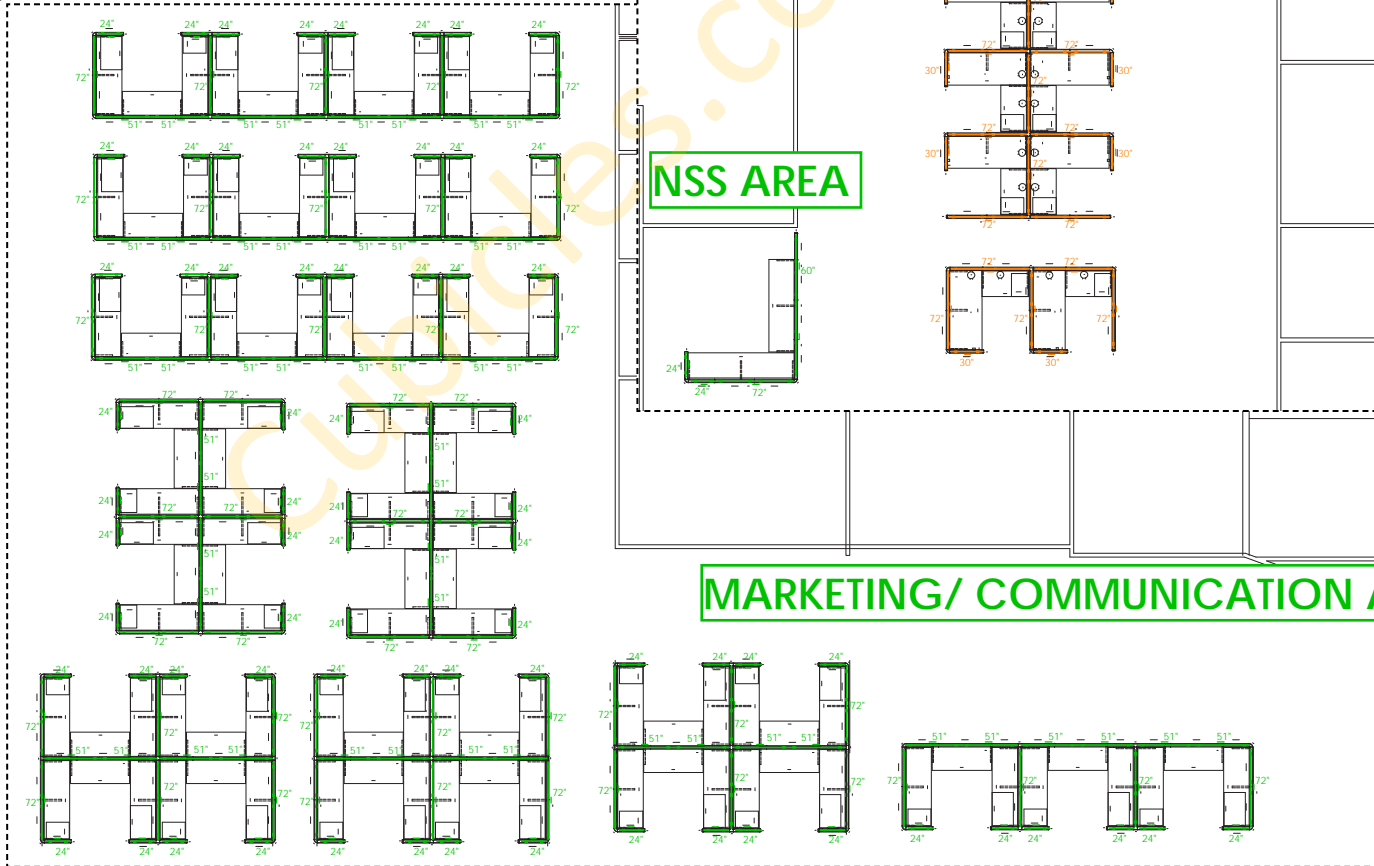

EXISTING
24"H NEW SCREENS
12"H NEW SCREENS

2nd FLOOR

NSS AREA: 24"H
[31]30"W x 24"H SCREENS
[46]72"W x 24"H SCREENS

NSS AREA: 12"H
[2]24"W x 12"H SCREENS
[1]160"W x 12"H SCREENS
[2]72"W x 12"H SCREENS

**MARKETING/
COMMUNICATION
AREA 12"H**
[70]24"W x 12"H SCREENS
[50]51"W x 12"H SCREENS
[49]72"W x 12"H SCREENS

NSS AREA

NSS AREA

MARKETING/ COMMUNICATION AREA