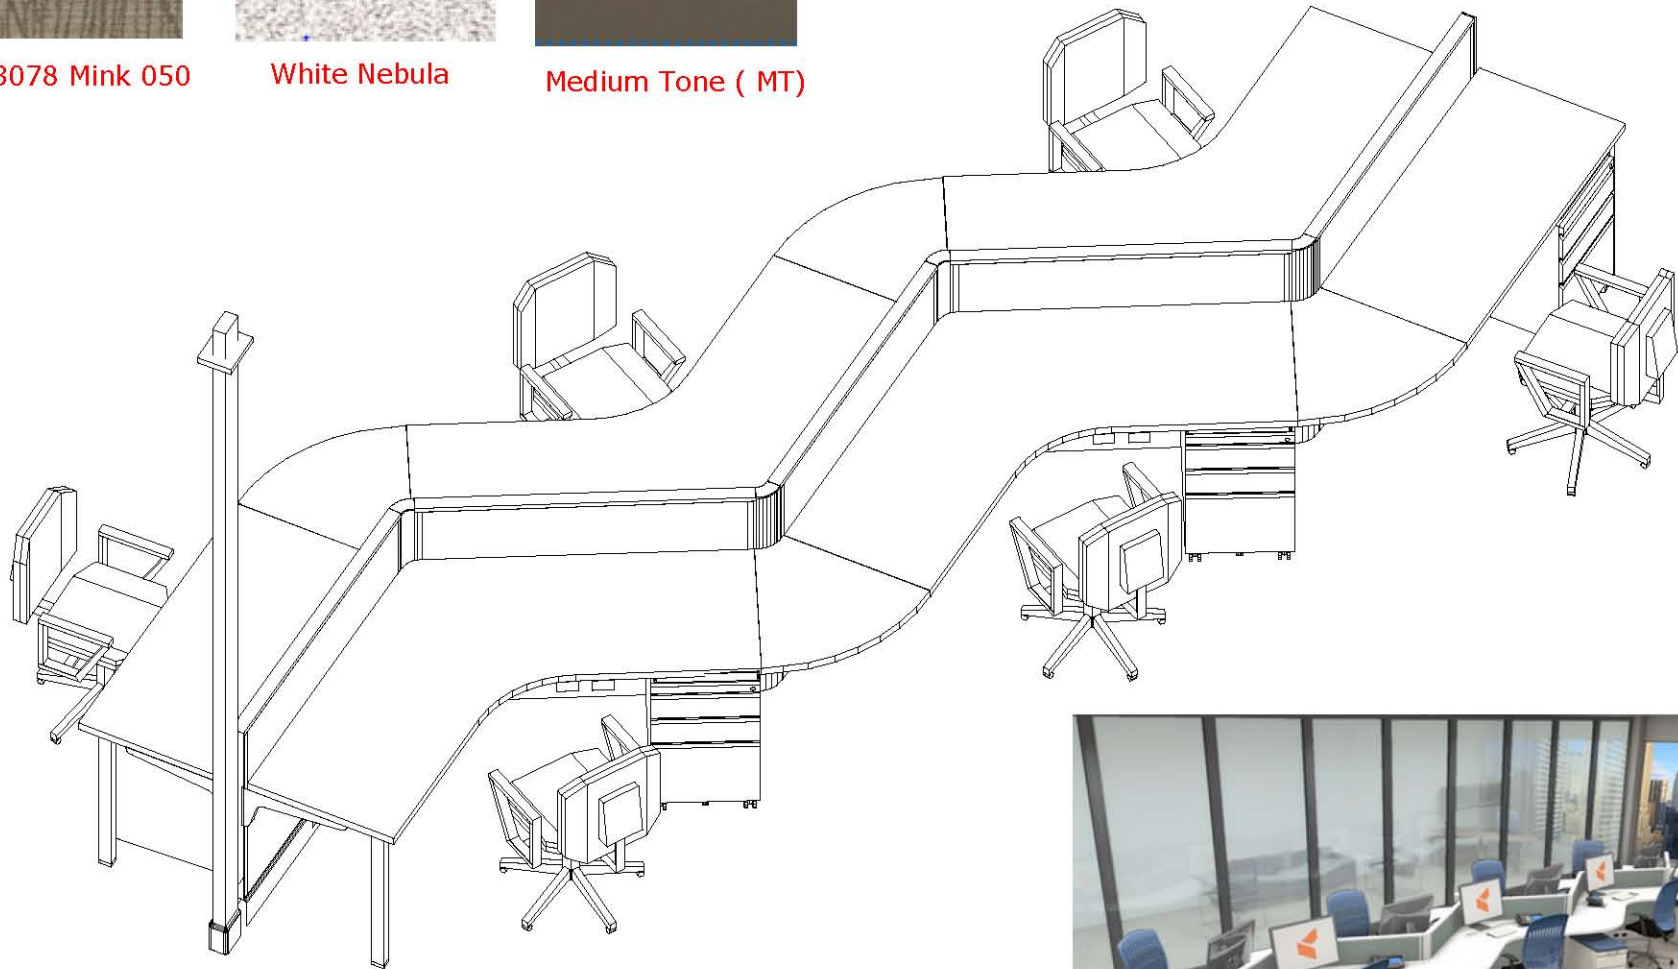

FINISHES SELECTIONS

3D BLOW UP 1

Reeds 3078 Mink 050

White Nebula

Medium Tone (MT)

THE IMAGE IS FOR REFERENCE ONLY. NOT SPECIFIC TO THE PROJECT