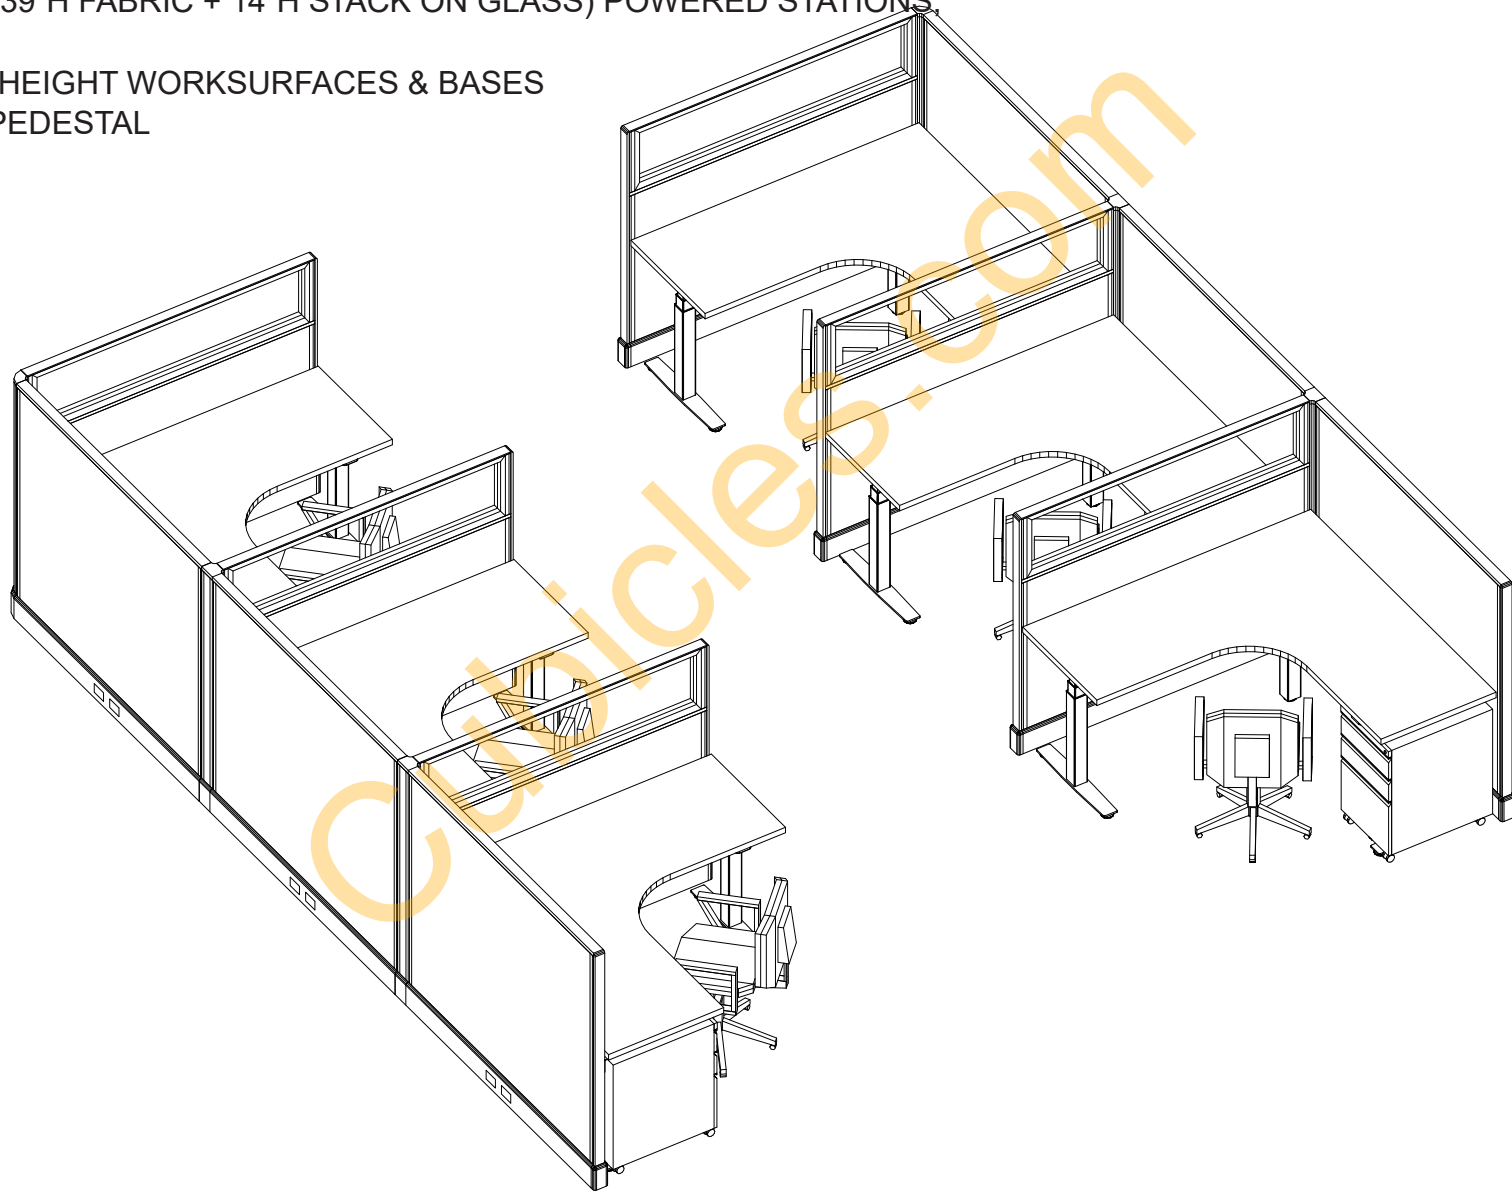

O2 Series Corporate Office Furniture Workstations - SIGNATURE PROGRAM, GRADE 1

SPECIAL T, VALUE LIFT - ADJUSTABLE HEIGHT TABLES OTG SEATING - TASK & CONFERENCE CHAIRS

[6] 5'x5'x53"H (39"H FABRIC + 14"H STACK ON GLASS) POWERED STATIONS,
WITH:
ADJUSTABLE HEIGHT WORKSURFACES & BASES
MOBILE BBF PEDESTAL

3D LAYOUT