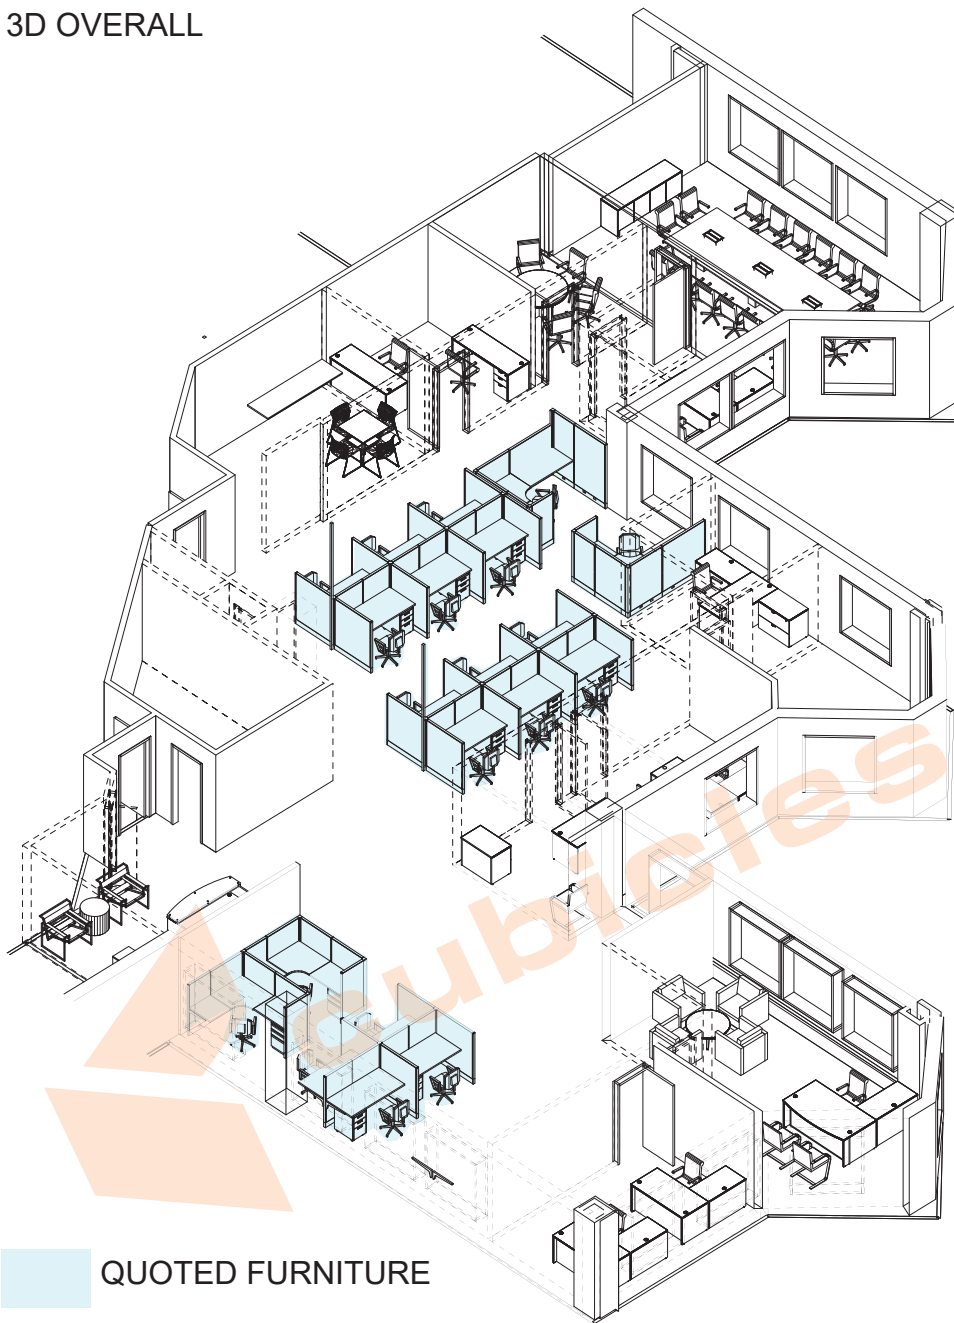

3D OVERALL

QUOTED FURNITURE

SCOPE:

SUITE 103

Open Area - Compatico Orleans Cubicles:
(12) 5'Wx3'6"Dx53"H powered cubicles (30"D worksurface)
accessories: mobile BBF pedestal & monitor arms
(2) 7'x5'x53/67"H powered cubicles
accessories: BBF pedestal & monitor arms

SEATING:

(20) Task chairs

SUITE 104

Open Area - Compatico Orleans Cubicles:
(4) 5'Wx3'6"Dx53"H powered cubicles
(30"D worksurface)
accessories: mobile BBF pedestal
(2) 5'x6'x53"H powered cubicles
accessories: BBF pedestal & monitor arms