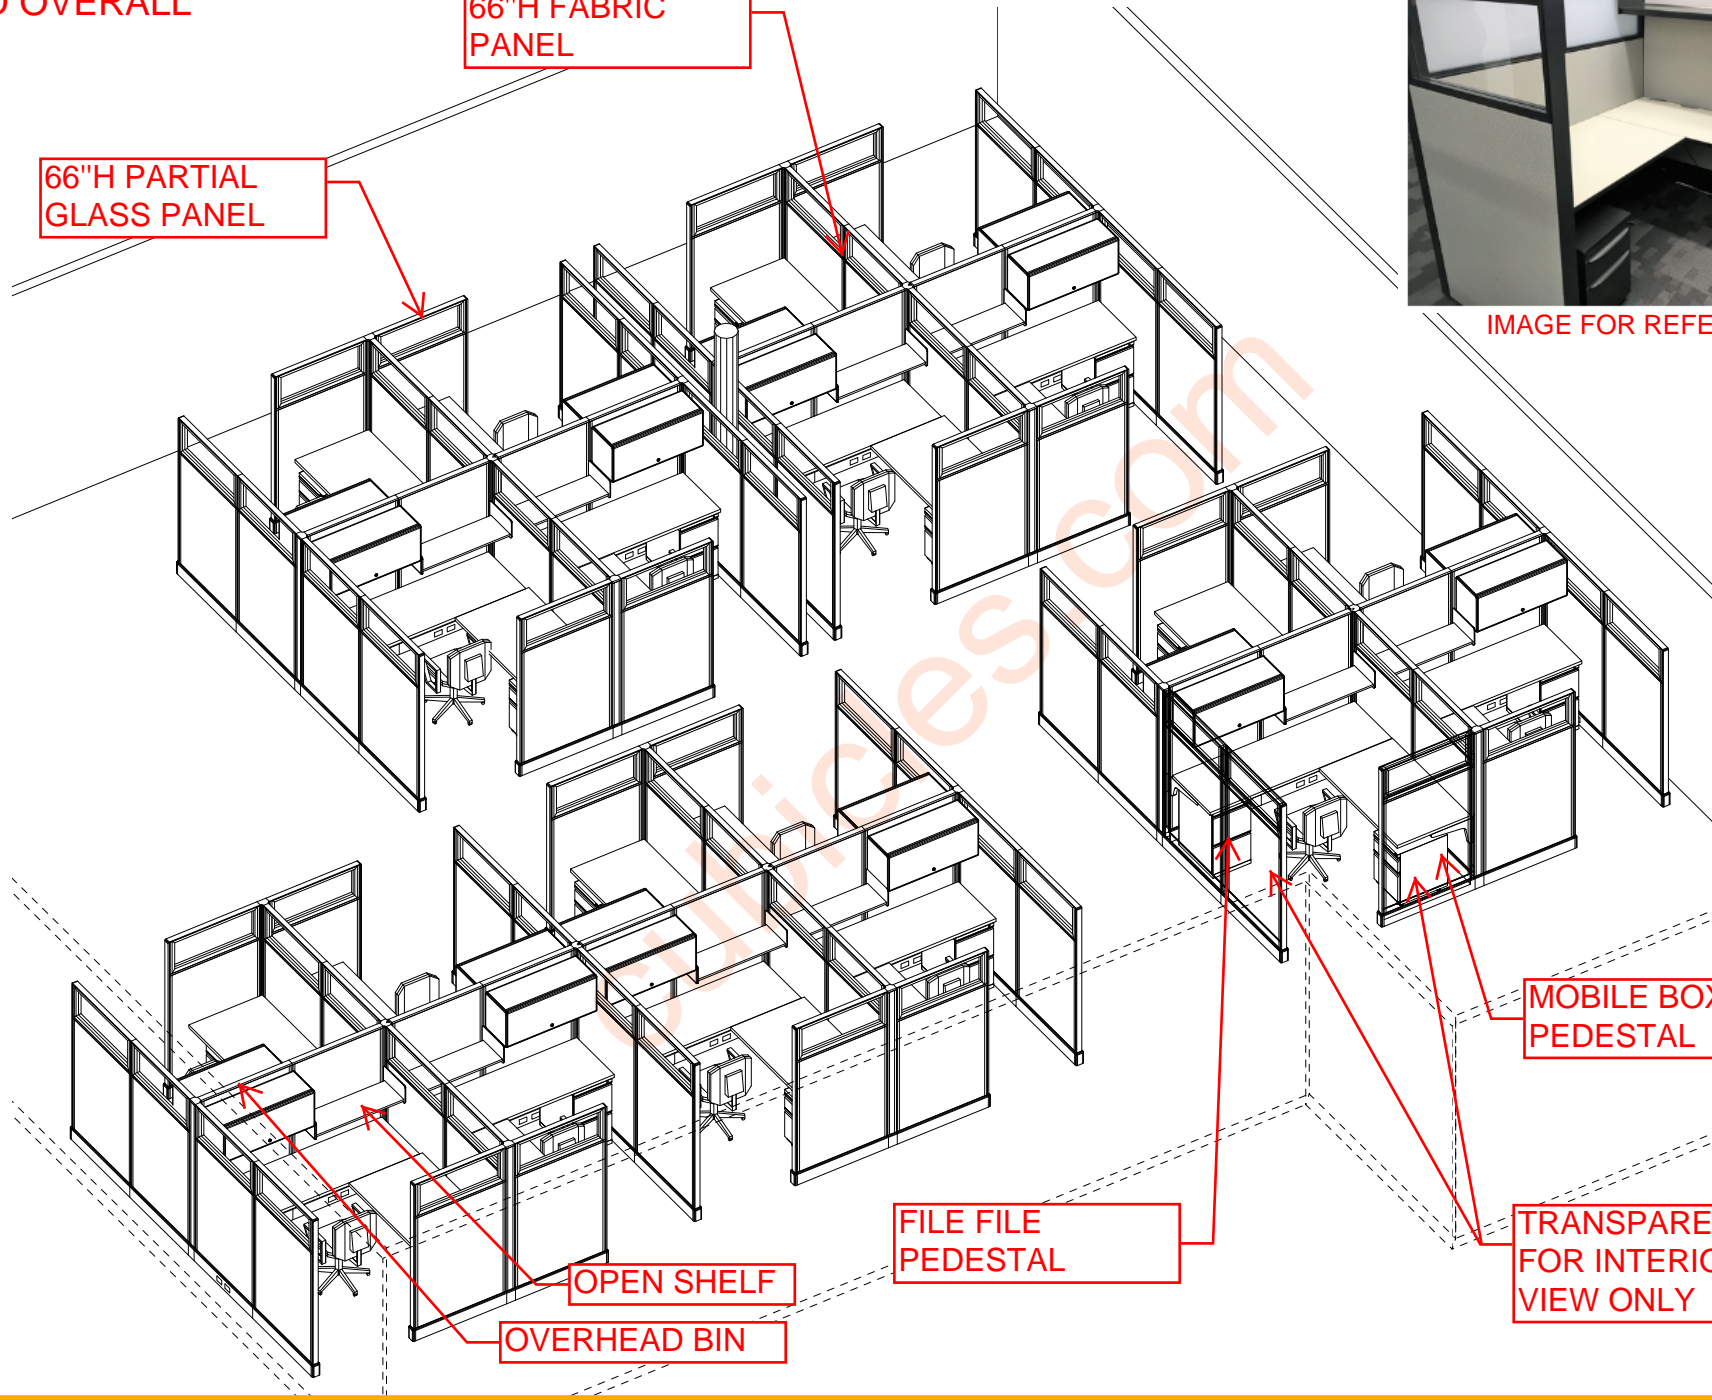

3D OVERALL

66"H FABRIC
PANEL

66"H PARTIAL
GLASS PANEL

IMAGE FOR REFERENCE ONLY

OPEN SHELF

OVERHEAD BIN

FILE FILE
PEDESTAL

MOBILE BOX FILE
PEDESTAL

TRANSPARENT
FOR INTERIOR
VIEW ONLY