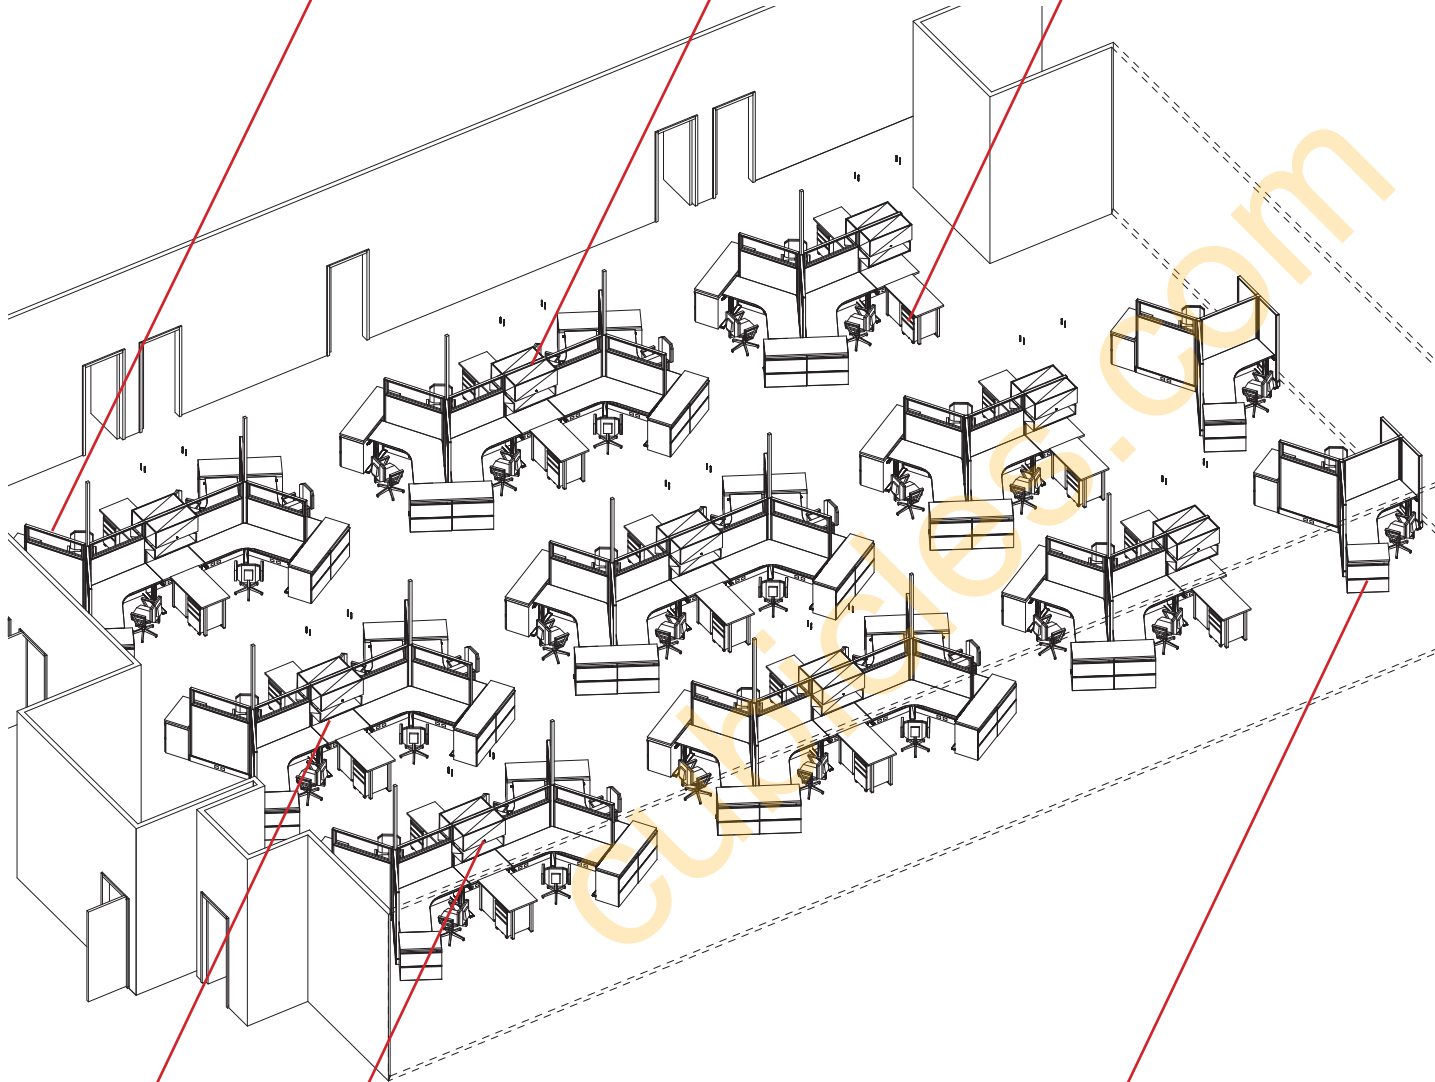

67"H PARTIAL GLASS PANEL  
14"H CLEAR GLASS  
53"H FABRIC

67"H FABRIC PANEL

MOBILE BOX BOX FILE PEDESTAL

### 3D OVERALL

\*REFERENCE IMAGE

\*REFERENCE IMAGE

\*REFERENCE IMAGE

OPEN SHELF

OVERHEAD STORAGE UNIT

2 DRAWER LATERAL FILE WITH LAMINATE TOP

67"H PARTIAL GLASS PANEL  
14"H CLEAR GLASS  
53"H FABRIC

67"H FABRIC PANEL

2 DRAWER LATERAL FILE WITH LAMINATE TOP

\*REFERENCE IMAGE

\*REFERENCE IMAGE

\*REFERENCE IMAGE