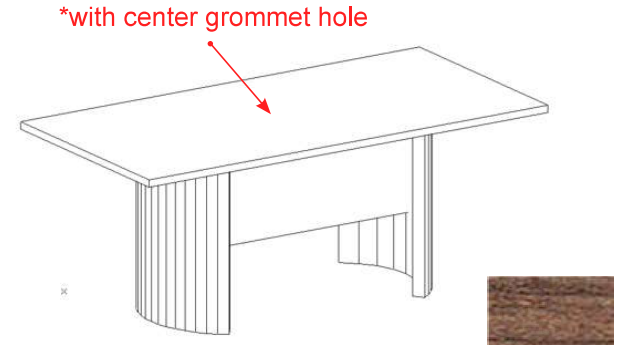

Furniture

* NOTE - [18] work stations + [20] pedestals supplied from Infogroup Inventory

*electrical to be added within work stations

All Steel Terrace
[10] 5'-0" x 2'-6" x 53"H Work Stations
*preowned work stations

[40] All Steel Sum Task Chairs
*preowned with new arm pads
*Fabric: Black

[3] 36"D ClassiX Break Room Table
*New
*Finish: Designer White

*with center grommet hole

Open Plan Systems
[8] Mobile Pedestals
*Finish: White Frost // Fabric: Anchorage Geranium

[12] OTG11320B Task Chairs
*New
*Fabric: Black

[1] 3' x 6' Rectangular Conference Table
*New
*Finish: Tiger Walnut